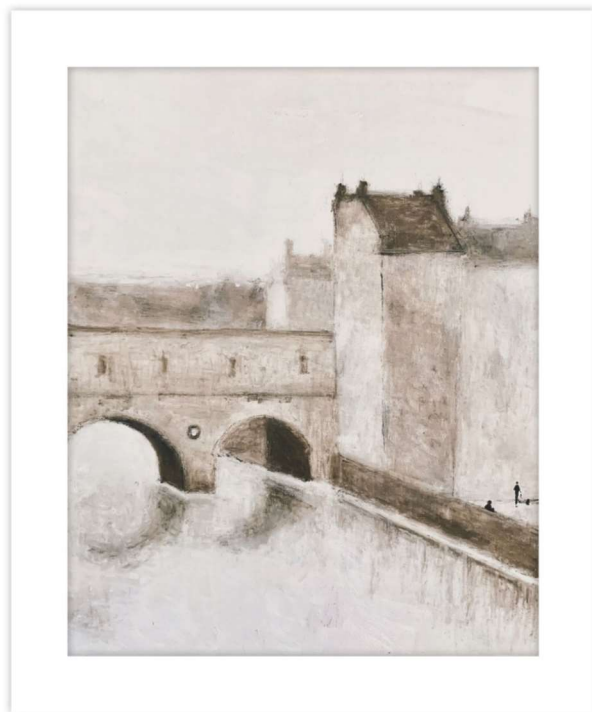

## England Moments 1

D3104S62063-5178

Wood Frame

Textured Paper

M5 - White Smooth + White Core Width:4"

F1360 - Antique Silver & Black Cap Frame - Width: 0.75

W 23½ x D 1¼ x H 27½ inches

Material(s):