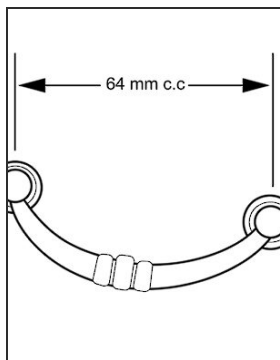

Traditional Metal Pull - 6989

Classic metal curved pull with rounded ends by Richelieu. An elegant addition to cabinet doors and drawers.

Product № BP69864139

Center to Center 2 17/32 in*

Finish Old Silver

Length - Overall Dimensions 2 15/16 in*

Width - Overall Dimensions 9/16 in*

TECHNICAL SPECIFICATIONS

Product №	BP69864139
Pulls and Knobs Style	Traditional
Material	Metal
Screw/Nail	M4 (Included)
Color Group	Gray and Chrome Group
Model	Art Deco
Finish Number	139
Suggested Price	From \$10.00 to \$15.00
Projection - Overall Dimensions	3/4 in*
Collections	Art Deco

Disclaimer

Measures shown with an asterisk (*) have been converted as per your preference. These are not the official measures. To view the measures specified by the manufacturer, [click here](#).

RELATED DOCUMENTS