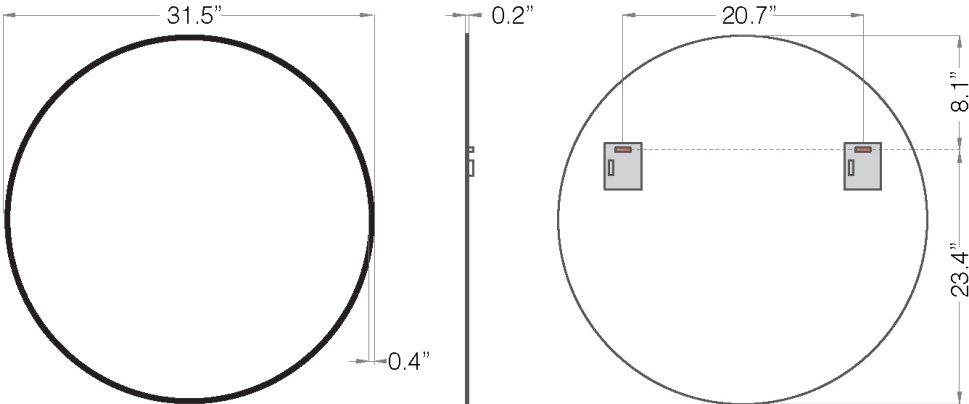

Rondo 80

Features

- Round Wall Mirror
- Diameter: 31.5"
- Available with Black or Gold Frame or Frameless
- Frame Thickness: 0.4"
- Mounting Hardware Included
- Made in Spain

SKU# | Option:

- Rondo 80A | Frameless
- Rondo 80BL | Black
- Rondo 80GD | Gold

Finishes:

-  Frameless
-  Black
-  Gold

* WS Bath Collections reserve the right to make revisions without notice to product specifications, dimensions, or information.

Collection Rondo	Model Rondo 80	Dimensions Metric <i>1 inch = 2.54 cm</i> <i>1 inch = 25.4 mm</i>	 1051 Lea Drive - Collegeville, PA 19426 Tel. 215 513 9400 - Fax 610 831 0215 www.ws bathcollections.com - info@ws bathcollections.com
----------------------------	----------------------------	--	---

Rondo 80

* WS Bath Collections reserve the right to make revisions without notice to product specifications, dimensions, or information.

Collection |
Rondo

Model |
Rondo 80

Dimensions Metric
1 inch = 2.54 cm
1 inch = 25.4 mm