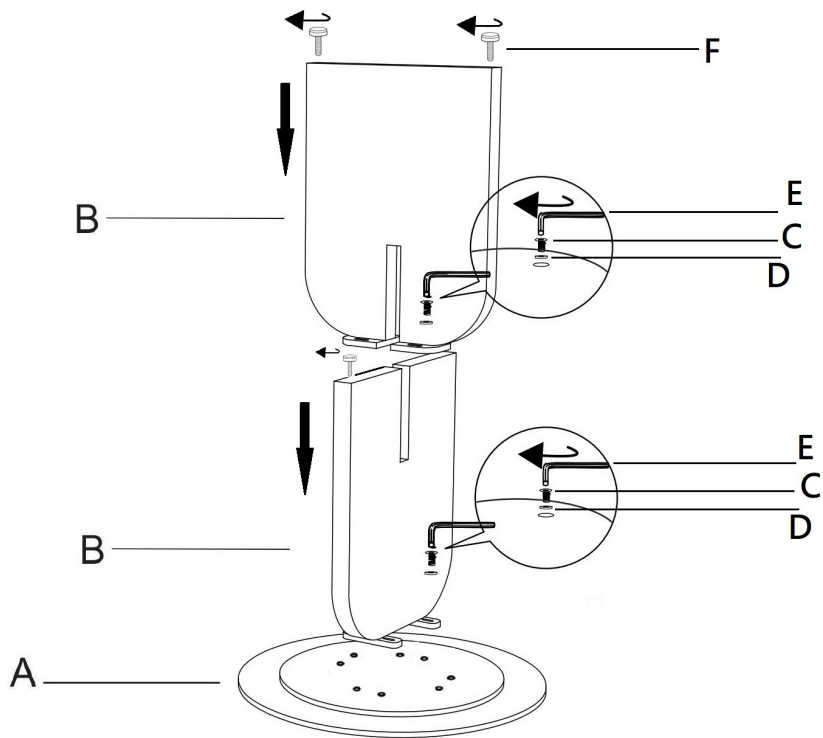

JONATHAN Y

MODEL # END5002

Product Dimension: 15.75"D x 15.75"W x 18"H

If there are any questions relating to defects, missing parts, assembly issues or replacements, please send a detailed email to cs@jonathany.com.

Part List And Hardware List

PIECE	DESCRIPTION	PICTURE	
A	TOP		1x
B	BASE		1x
C	ALLEN SCREW		8x
D	WASHER		8x
E	ALLEN KEY		1x
F	LEVELER		4x

WARNING - DO NOT OVER TIGHTEN ALLEN SCREW.
AS OVERTIGHTENING CAN CAUSE THREADS TO SLIP

NOTE - THE PRODUCT HAVE 4 LEVELERS AT THE BOTTOM
OF THE BASE TO ADJUST THE BALANCE OF THE PRODUCT.