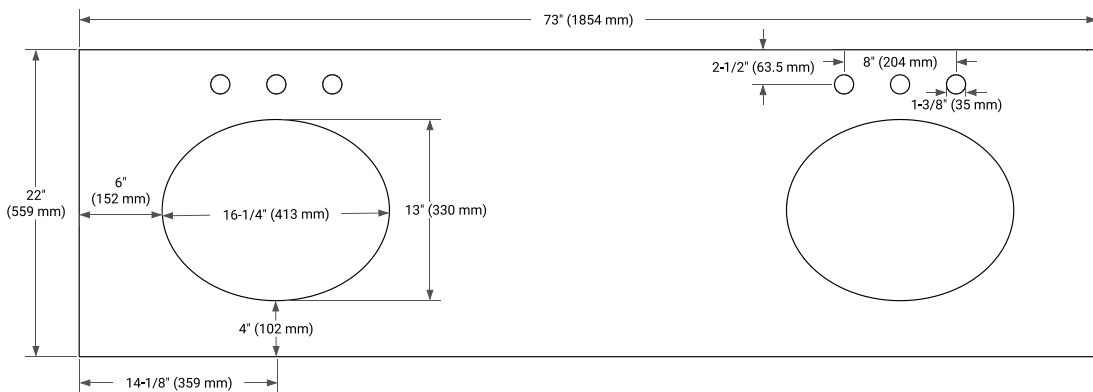

72" DOUBLE SINK BASE CABINET

BASE CABINET DIMENSIONS

72" W x 21.6" D x 34.5" H

FEATURES

- Solid wood frame & plywood panels
- Dovetail drawers and joints
- Soft closing doors & drawers

HARDWARE FINISHES*

Brushed Nickel Satin Brass Matte Black Polished Chrome

73" DOUBLE OVAL SINK COUNTERTOP WITH 0.75 IN. THICKNESS

OVERALL DIMENSIONS

73" W x 22" D x 0.75" H

COUNTERTOP OPTIONS

Carrara Marble

FEATURES

- Solid countertop with mitered edges & seams
- Undermount white oval sink
- Pre-drilled for 8" widespread faucet

INCLUDED

- Countertop
- Matching Backsplash
- Oval Sinks

COUNTERTOP PLAN VIEW

EDGE SIDE VIEW

THREE DIMENSIONAL COUNTERTOP VIEW