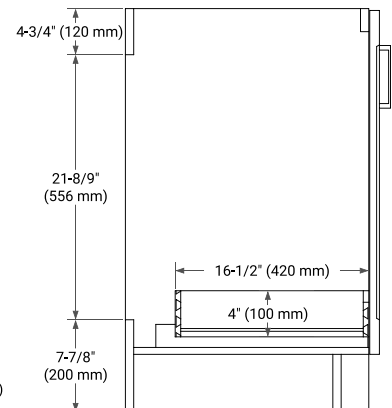

72" DOUBLE SINK BASE CABINET

BASE CABINET DIMENSIONS

72" W x 21.6" D x 34.5" H

FEATURES

- Solid wood frame & plywood panels
- Dovetail drawers and joints
- Soft closing doors & drawers

HARDWARE FINISHES*

Brushed Nickel   Satin Brass   Matte Black   Polished Chrome

Hardware comes preinstalled with the illustrated option. Other finishes are available on our online store if you prefer a different one.

AVAILABLE COLORS

White   Grey   Midnight Blue

FRONT VIEW

SIDE VIEW

PLAN VIEW