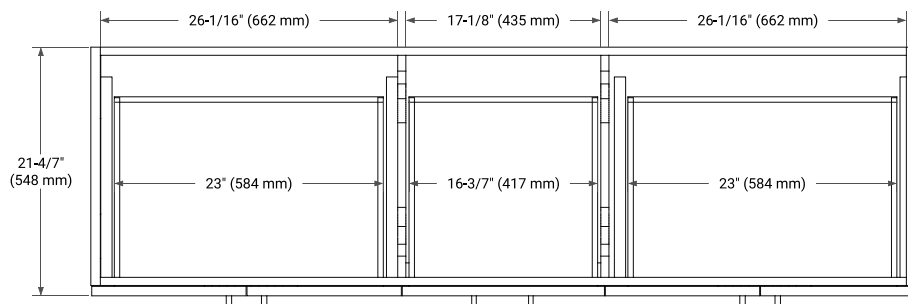

72" DOUBLE SINK BASE CABINET

BASE CABINET DIMENSIONS

72" W x 21.6" D x 34.5" H

FEATURES

- Solid wood frame & plywood panels
- Dovetail drawers and joints
- Soft closing doors & drawers

HARDWARE FINISHES*

Brushed Nickel Satin Brass Matte Black Polished Chrome

73" DOUBLE OVAL SINK COUNTERTOP WITH 0.75 IN. THICKNESS

OVERALL DIMENSIONS

73" W x 22" D x 0.75" H

COUNTERTOP OPTIONS

Carrara Marble

FEATURES

- Solid countertop with mitered edges & seams
- Undermount white oval sink
- Pre-drilled for 8" widespread faucet

INCLUDED

- Countertop
- Matching Backsplash
- Oval Sinks

COUNTERTOP PLAN VIEW

EDGE SIDE VIEW

THREE DIMENSIONAL COUNTERTOP VIEW