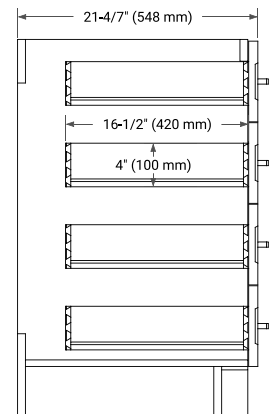

72" DOUBLE SINK BASE CABINET

BASE CABINET DIMENSIONS

72" W x 21.6" D x 34.5" H

FEATURES

- Solid wood frame & plywood panels
- Dovetail drawers and joints
- Soft closing doors & drawers

HARDWARE FINISHES*

Brushed Nickel Satin Brass Matte Black Polished Chrome

73" DOUBLE OVAL SINK COUNTERTOP WITH 0.75 IN. THICKNESS

OVERALL DIMENSIONS

73" W x 22" D x 0.75" H

COUNTERTOP OPTIONS

Carrara Marble

FEATURES

- Solid countertop with mitered edges & seams
- Undermount white oval sink
- Pre-drilled for 8" widespread faucet

INCLUDED

- Countertop
- Matching Backsplash
- Oval Sinks

COUNTERTOP PLAN VIEW

EDGE SIDE VIEW

THREE DIMENSIONAL COUNTERTOP VIEW