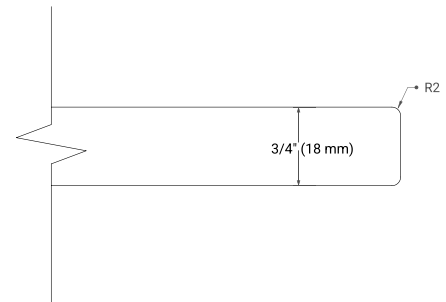

72" DOUBLE SINK BASE CABINET

BASE CABINET DIMENSIONS

72" W x 21.6" D x 34.5" H

FEATURES

- Solid wood frame & plywood panels
- Dovetail drawers and joints
- Soft closing doors & drawers

HARDWARE FINISHES*

Brushed Nickel Satin Brass Matte Black Polished Chrome

73" DOUBLE OVAL SINK COUNTERTOP WITH 0.75 IN. THICKNESS

OVERALL DIMENSIONS

73" W x 22" D x 0.75" H

COUNTERTOP OPTIONS

Carrara Marble

FEATURES

- Solid countertop with mitered edges & seams
- Undermount white oval sink
- Pre-drilled for 8" widespread faucet

INCLUDED

- Countertop
- Matching Backsplash
- Oval Sinks

COUNTERTOP PLAN VIEW

EDGE SIDE VIEW

THREE DIMENSIONAL COUNTERTOP VIEW