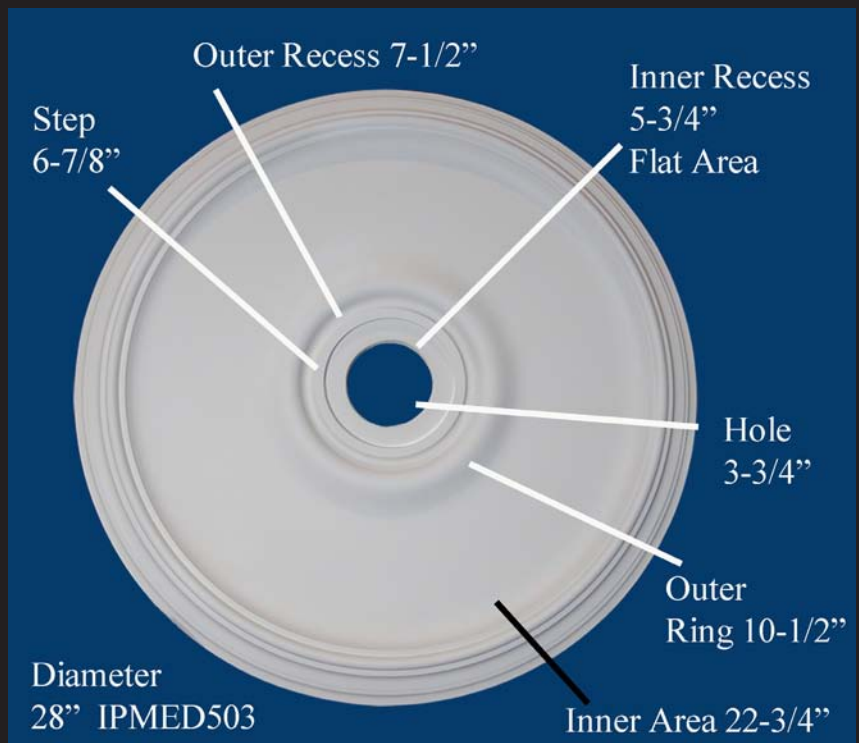

* All prices & specifications subject to change without notice, Final products & Measurements may vary from this brochure

Imperial Productions®

Imperial Productions & Distribution Inc.

email sales@imperialproductions.com copyright 2016 MRDCI All Rights Reserved

MAR-23