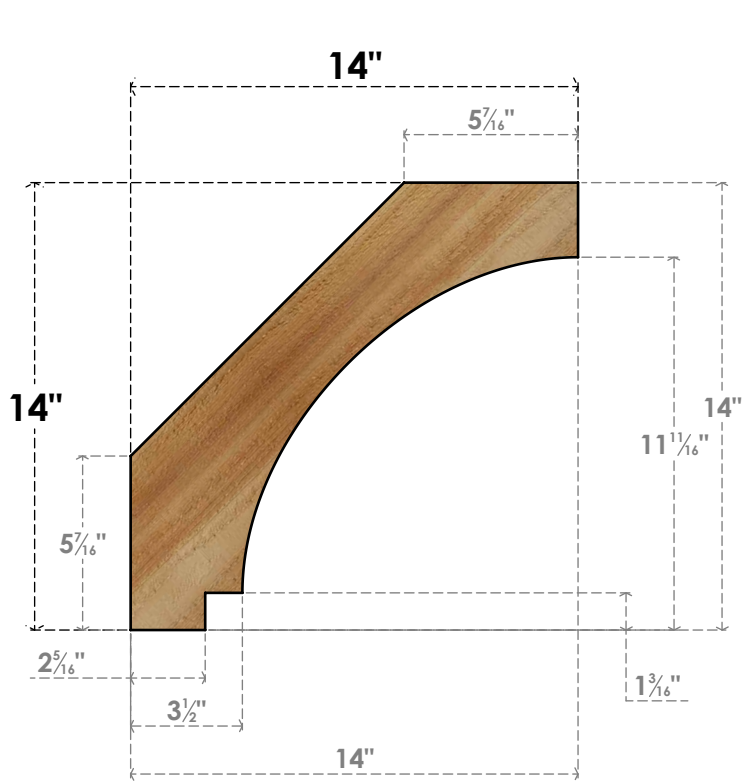

# BRC04X14X14IMP00RWR

4"W X 14"D X 14"H IMPERIAL ROUGH SAWN BRACE, WESTERN RED CEDAR

**SIDE**

**FRONT**

EKENA MILLWORK  
2300 WEST MAIN ST.  
CLARKSVILLE, TX 75426  
TOLL FREE: 866-607-0453  
WWW.EKENAMILLWORK.COM

**NOTES**

1. INSTALLATION TO BE COMPLETED IN ACCORDANCE WITH MANUFACTURER'S SPECIFICATIONS.
2. DRAWING MAY NOT BE TO SCALE
3. THIS DRAWING IS INTENDED FOR DESIGN AND PLANNING PURPOSES ONLY.
4. ALL INFORMATION CONTAINED HEREIN WAS CURRENT AT THE TIME OF DEVELOPMENT BUT MUST BE REVIEWED AND APPROVED BY THE PRODUCT MANUFACTURER TO BE CONSIDERED ACCURATE.
5. PRODUCTS ARE NOT KILN DRIED. THIS ITEM IS UNIQUE AND WILL CONTAIN THE NATURAL VARIATIONS THAT THE WOOD SPECIES OFFERS. THIS MAY RESULT IN VARIATIONS UP TO 1/4"