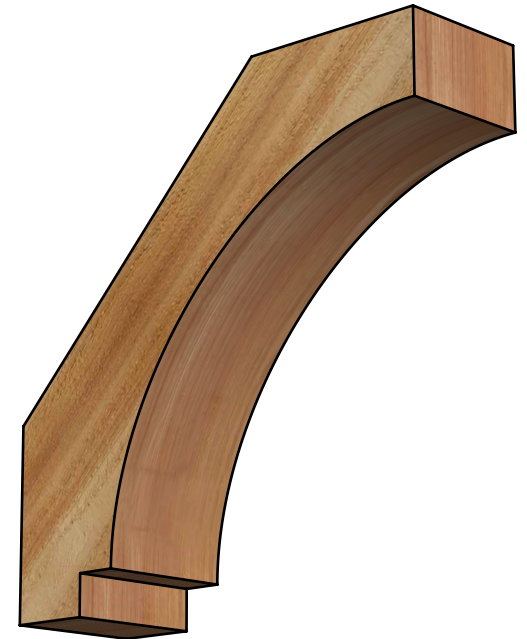

# BRC04X14X14IMP00RWR

4"W X 14"D X 14"H IMPERIAL ROUGH SAWN BRACE, WESTERN RED CEDAR

**SIDE**

**FRONT**

EKENA MILLWORK  
2300 WEST MAIN ST.  
CLARKSVILLE, TX 75426  
TOLL FREE: 866-607-0453  
WWW.EKENAMILLWORK.COM