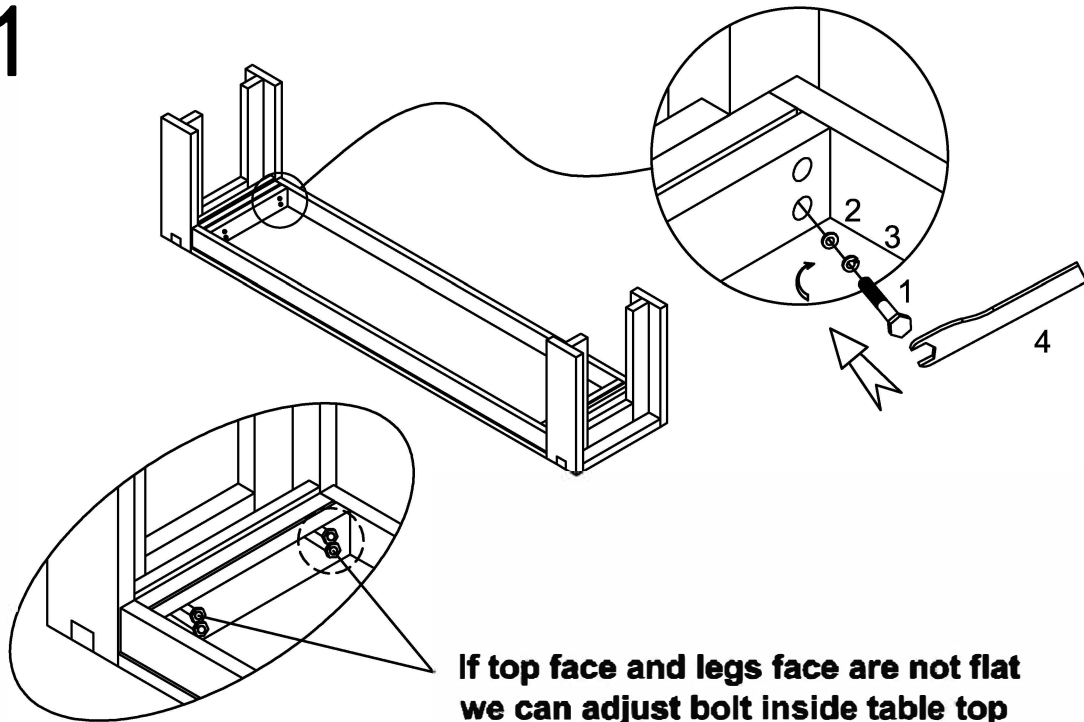

BENCH

15 MN

2 pcs

1 pc

1		10x60mm	8
2		Ø10mm	8
3		Ø10mm	8
4		10x50mm	01

1

If top face and legs face are not flat we can adjust bolt inside table top

2

147X40X45 CM