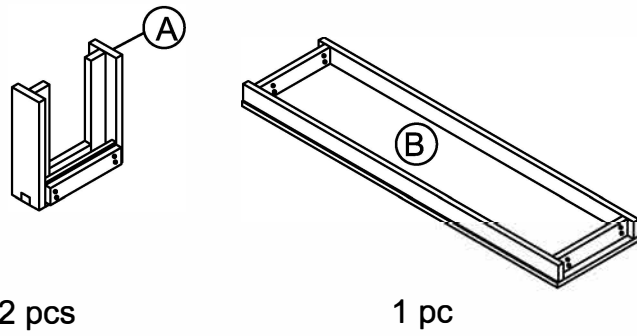

BENCH

15 MN

2 pcs

1 pc

1		10x60mm	8
2		Ø10mm	8
3		Ø10mm	8
4		10x50mm	01

1

If top face and legs face are not flat we can adjust bolt inside table top

2

147X40X45 CM