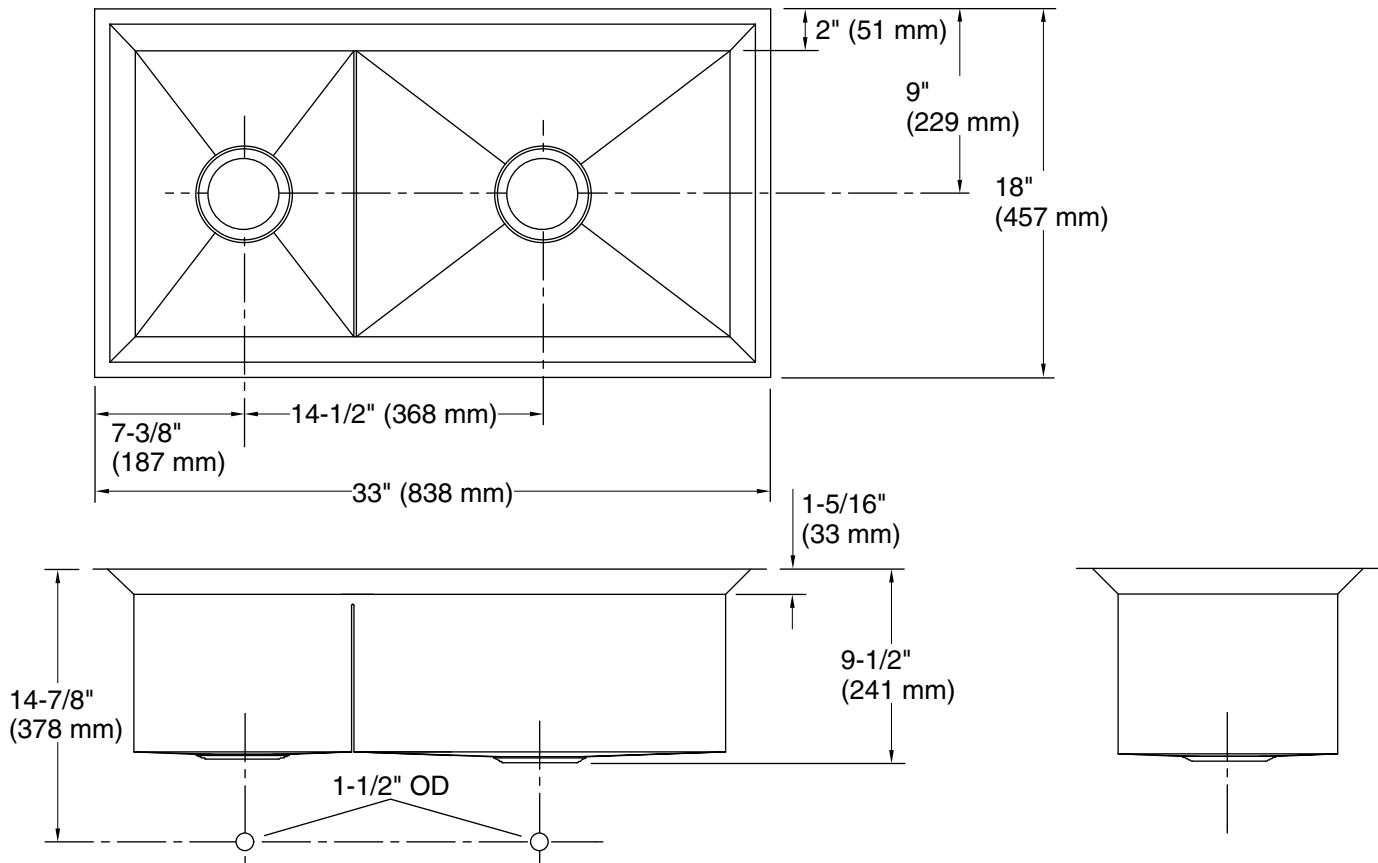

Technical Information

All product dimensions are nominal.

Bowl configuration: Off-set Large/small

Installation: Under-mount

Min. base cabinet width: 36" (914 mm)

Bowl area (Left): Length: 10-11/16" (271 mm)
Width: 14" (356 mm)
Bowl depth: 9-1/8" (232 mm)

Bowl area (Right): Length: 18-3/16" (462 mm)
Width: 14" (356 mm)
Bowl depth: 9-1/8" (232 mm)

Drain hole: 3-5/8" (92 mm)

Template: 1021992-7, required, included

Notes

Install this product according to the installation instructions.