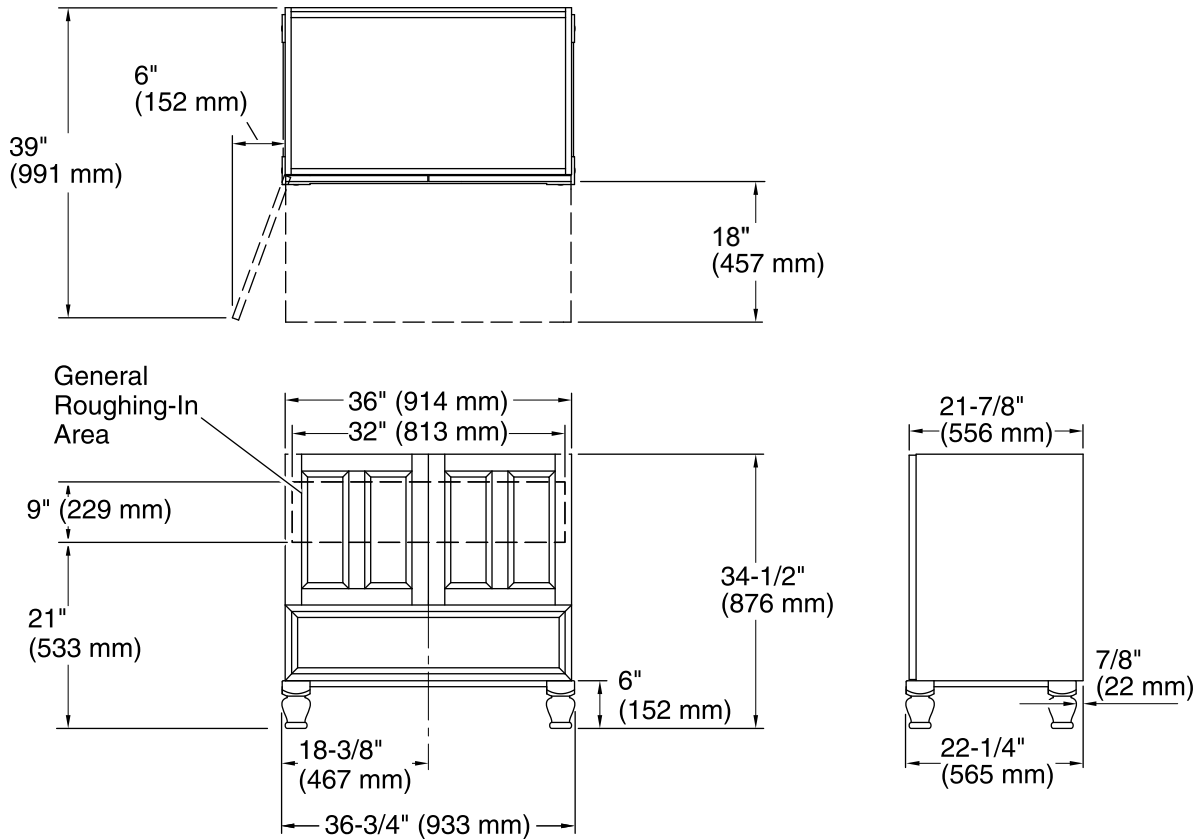

Technical Information

All product dimensions are nominal.

Vanity type: Standard

Notes

Install this product according to the installation guide.

Decorative cabinet hardware is not supplied. Refer to the KOHLER bath accessories line for recommended cabinet hardware to complement your vanity.

Select the type of fastener based upon the wall material. Two 250 lb (113.4 kg) minimum load bearing fasteners are recommended.