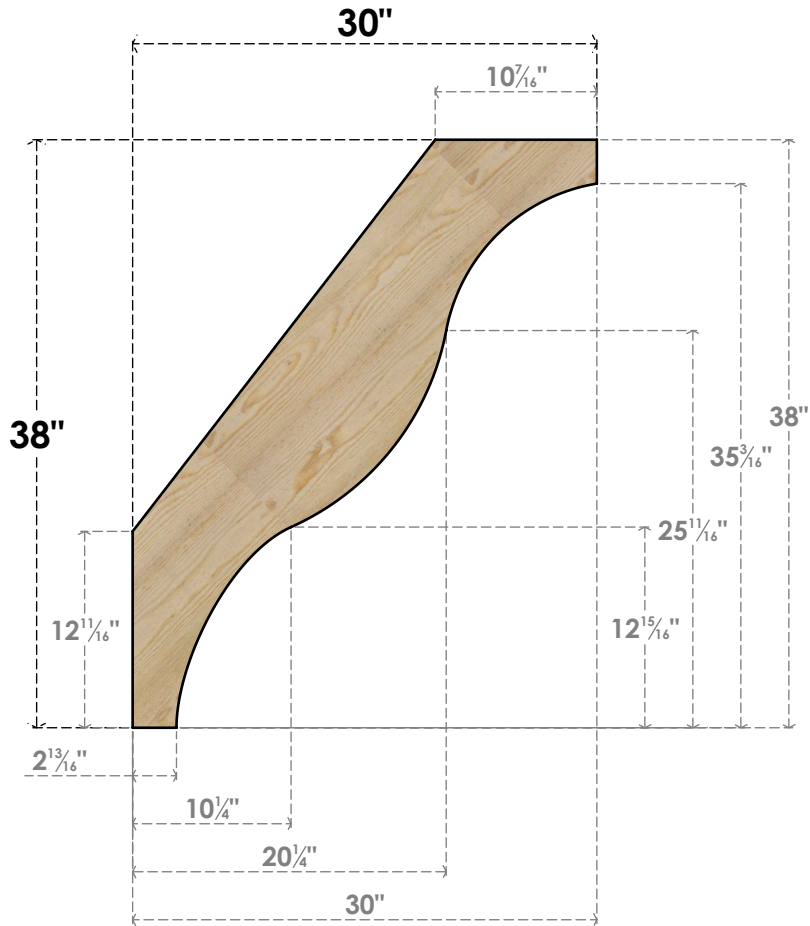

BRC06X30X38FST00RDF

6"W X 30"D X 38"H FUNSTON ROUGH SAWN BRACE, DOUGLAS FIR

SIDE

FRONT

EKENA MILLWORK
 2300 WEST MAIN ST.
 CLARKSVILLE, TX 75426
 TOLL FREE: 866-607-0453
 WWW.EKENAMILLWORK.COM

NOTES

1. INSTALLATION TO BE COMPLETED IN ACCORDANCE WITH MANUFACTURER'S SPECIFICATIONS.
2. DRAWING MAY NOT BE TO SCALE
3. THIS DRAWING IS INTENDED FOR DESIGN AND PLANNING PURPOSES ONLY.
4. ALL INFORMATION CONTAINED HEREIN WAS CURRENT AT THE TIME OF DEVELOPMENT BUT MUST BE REVIEWED AND APPROVED BY THE PRODUCT MANUFACTURER TO BE CONSIDERED ACCURATE.
5. PRODUCTS ARE NOT KILN DRIED. THIS ITEM IS UNIQUE AND WILL CONTAIN THE NATURAL VARIATIONS THAT THE WOOD SPECIES OFFERS. THIS MAY RESULT IN VARIATIONS UP TO 1/4"