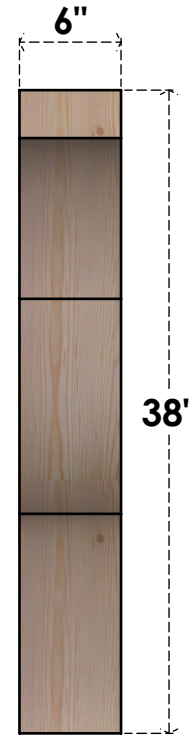

BRC06X30X38FST00RDF

6"W X 30"D X 38"H FUNSTON ROUGH SAWN BRACE, DOUGLAS FIR

SIDE

FRONT

EKENA MILLWORK
 2300 WEST MAIN ST.
 CLARKSVILLE, TX 75426
 TOLL FREE: 866-607-0453
 WWW.EKENAMILLWORK.COM

NOTES

1. INSTALLATION TO BE COMPLETED IN ACCORDANCE WITH MANUFACTURER'S SPECIFICATIONS.
2. DRAWING MAY NOT BE TO SCALE
3. THIS DRAWING IS INTENDED FOR DESIGN AND PLANNING PURPOSES ONLY.
4. ALL INFORMATION CONTAINED HEREIN WAS CURRENT AT THE TIME OF DEVELOPMENT BUT MUST BE REVIEWED AND APPROVED BY THE PRODUCT MANUFACTURER TO BE CONSIDERED ACCURATE.
5. PRODUCTS ARE NOT KILN DRIED. THIS ITEM IS UNIQUE AND WILL CONTAIN THE NATURAL VARIATIONS THAT THE WOOD SPECIES OFFERS. THIS MAY RESULT IN VARIATIONS UP TO 1/4"