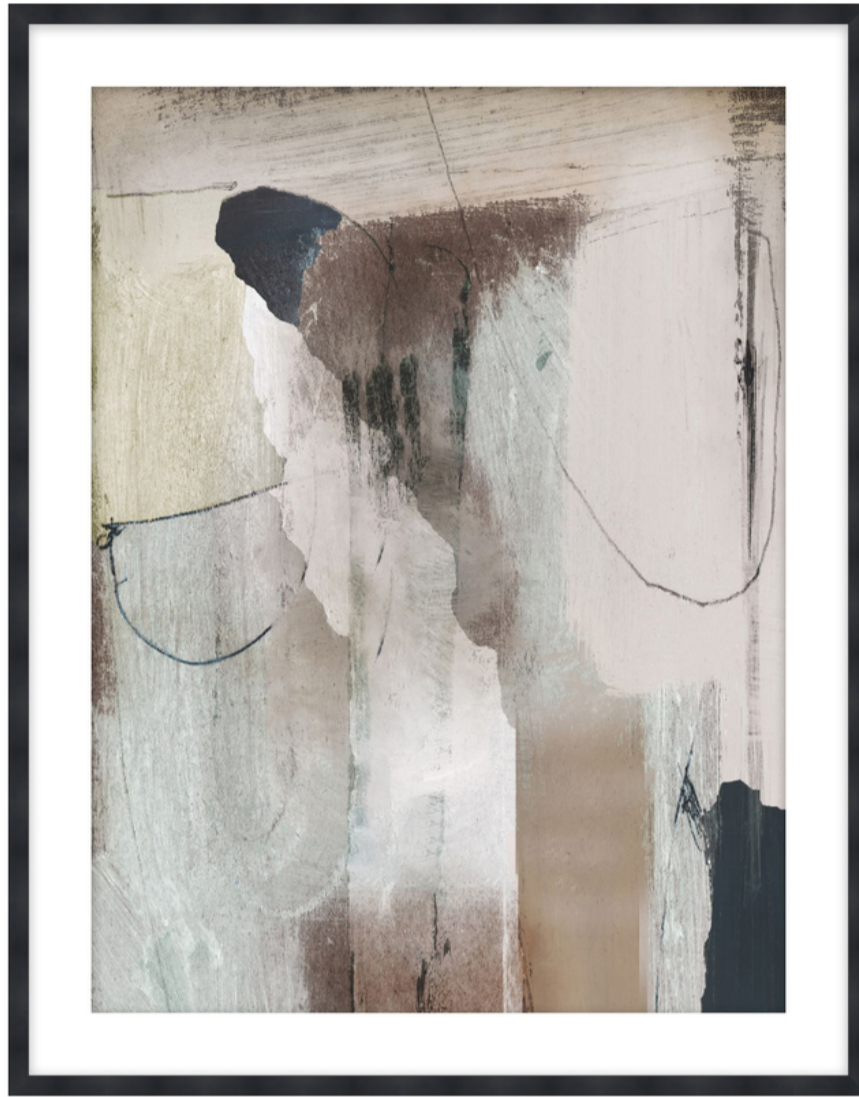

THEODORE ALEXANDER

Revive 2

D3078S61545-5020

Plastic Frame

Textured Paper - Single Matboard

M5 - White Smooth + White Core Width:3"

F992 - Black Cap Frame - Width: 0.875

W 29¾ x D 1¼ x H 36¾ inches

Material(s):

Collection: Art by TA

Style: Modern / Formal Modern

Type: Décor / Wall Art