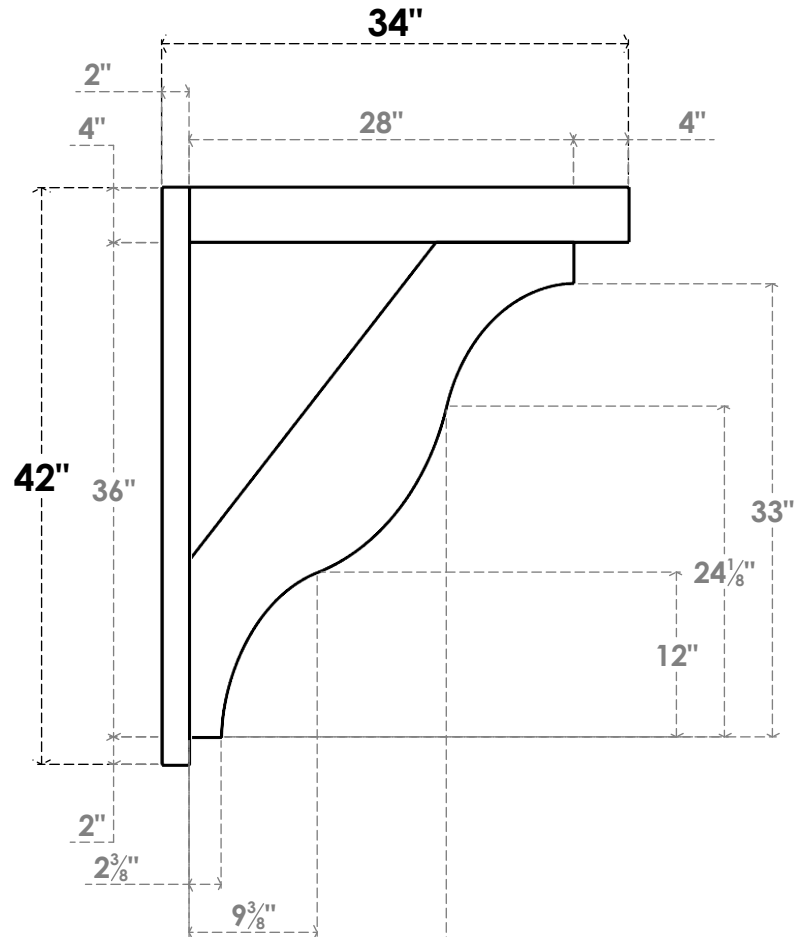

ITEM NUMBER: OUTUROC040X060X34000X42000X040X020X040FST44RCPR

4"W TOP X 6"W BACK X 34"D X 42"H X 4"T TOP X 2"T BACK TIMBERTHANE ROUGH CEDAR FUNSTON FAUX WOOD OPEN OUTLOOKER, BLOCK TOP AND BACK, 4"W CLOSED BRACE, PRIMED TAN

SIDE PROFILE

FRONT PROFILE

ISOMETRIC

GENERATED DATE : 07/06/2023

EKENA MILLWORK
2300 WEST MAIN ST.
CLARKSVILLE, TX 75426
TOLL FREE: 866-607-0453
WWW.EKENAMILLWORK.COM

NOTES

1. INSTALLATION TO BE COMPLETED IN ACCORDANCE WITH MANUFACTURER'S SPECIFICATIONS.
2. DRAWING MAY NOT BE TO SCALE
3. THIS DRAWING IS INTENDED FOR DESIGN AND PLANNING PURPOSES ONLY.
4. ALL INFORMATION CONTAINED HEREIN WAS CURRENT AT THE TIME OF DEVELOPMENT BUT MUST BE REVIEWED AND APPROVED BY THE PRODUCT MANUFACTURER TO BE CONSIDERED ACCURATE.
5. TIMBERTHANE ARCHITECTURAL PRODUCTS ARE MADE FROM HIGH DENSITY URETHANE AND COME FACTORY PRIMED