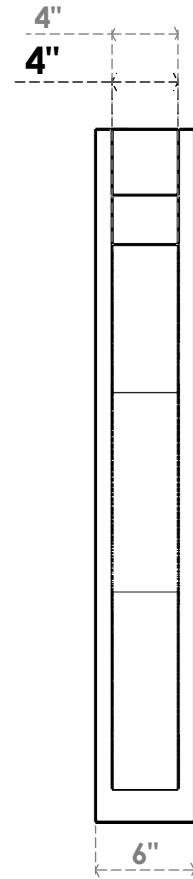

ITEM NUMBER: OUTUROC040X060X34000X42000X040X020X040FST44RCPR

4"W TOP X 6"W BACK X 34"D X 42"H X 4"T TOP X 2"T BACK TIMBERTHANE ROUGH CEDAR FUNSTON FAUX WOOD OPEN OUTLOOKER, BLOCK TOP AND BACK, 4"W CLOSED BRACE, PRIMED TAN

SIDE PROFILE

FRONT PROFILE

ISOMETRIC

GENERATED DATE : 07/06/2023

EKENA MILLWORK
2300 WEST MAIN ST.
CLARKSVILLE, TX 75426
TOLL FREE: 866-607-0453
WWW.EKENAMILLWORK.COM

NOTES

1. INSTALLATION TO BE COMPLETED IN ACCORDANCE WITH MANUFACTURER'S SPECIFICATIONS.
2. DRAWING MAY NOT BE TO SCALE
3. THIS DRAWING IS INTENDED FOR DESIGN AND PLANNING PURPOSES ONLY.
4. ALL INFORMATION CONTAINED HEREIN WAS CURRENT AT THE TIME OF DEVELOPMENT BUT MUST BE REVIEWED AND APPROVED BY THE PRODUCT MANUFACTURER TO BE CONSIDERED ACCURATE.
5. TIMBERTHANE ARCHITECTURAL PRODUCTS ARE MADE FROM HIGH DENSITY URETHANE AND COME FACTORY PRIMED