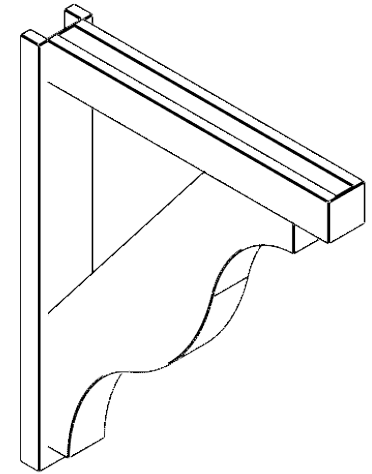

ITEM NUMBER: OUTUROC040X060X34000X42000X040X020X040FST44RCPR

4"W TOP X 6"W BACK X 34"D X 42"H X 4"T TOP X 2"T BACK TIMBERTHANE ROUGH CEDAR FUNSTON FAUX WOOD OPEN OUTLOOKER, BLOCK TOP AND BACK, 4"W CLOSED BRACE, PRIMED TAN

SIDE PROFILE

FRONT PROFILE

ISOMETRIC

GENERATED DATE : 07/06/2023

EKENA MILLWORK
2300 WEST MAIN ST.
CLARKSVILLE, TX 75426
TOLL FREE: 866-607-0453
WWW.EKENAMILLWORK.COM

NOTES

1. INSTALLATION TO BE COMPLETED IN ACCORDANCE WITH MANUFACTURER'S SPECIFICATIONS.
2. DRAWING MAY NOT BE TO SCALE
3. THIS DRAWING IS INTENDED FOR DESIGN AND PLANNING PURPOSES ONLY.
4. ALL INFORMATION CONTAINED HEREIN WAS CURRENT AT THE TIME OF DEVELOPMENT BUT MUST BE REVIEWED AND APPROVED BY THE PRODUCT MANUFACTURER TO BE CONSIDERED ACCURATE.
5. TIMBERTHANE ARCHITECTURAL PRODUCTS ARE MADE FROM HIGH DENSITY URETHANE AND COME FACTORY PRIMED