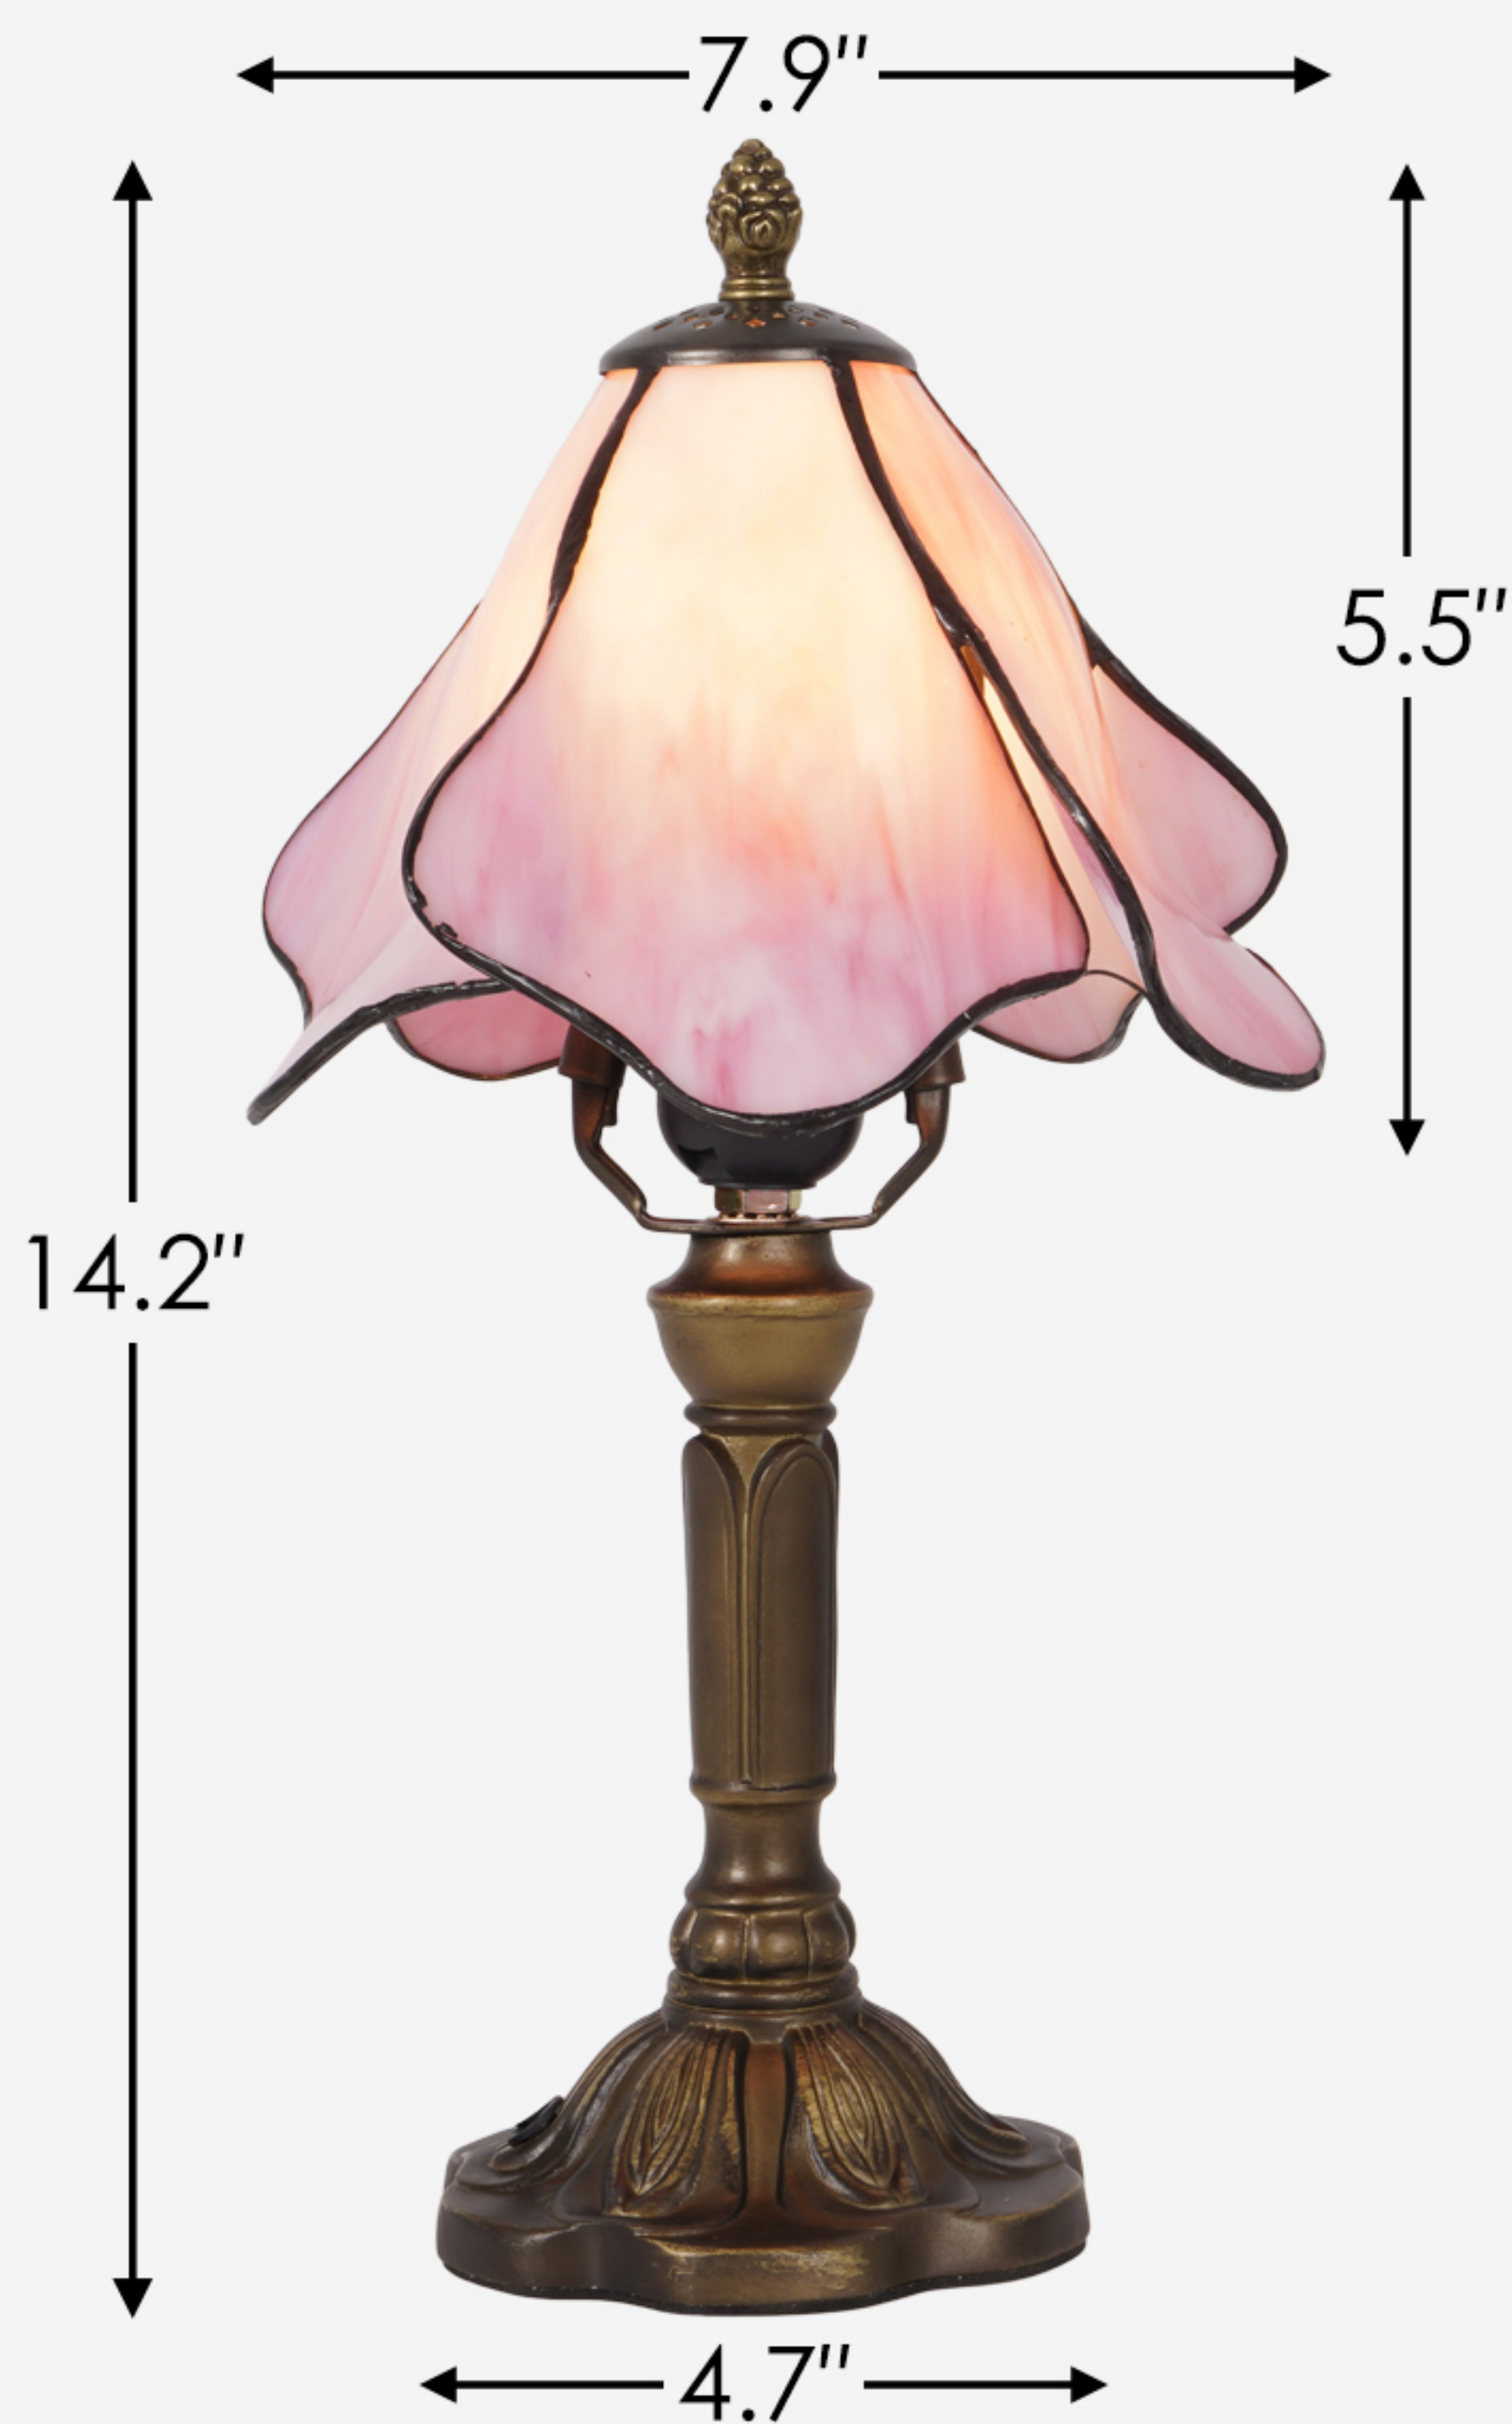

PRODUCT SIZE

Scene display

E26 BASE*1

(With 1 warm light bulb included)

Material: **Glass+Resin**

Lamp Body: **Antique Bronze**

Lampshade: **Pink**

Control: **Push Button**

Net Weight: **4 Lbs**