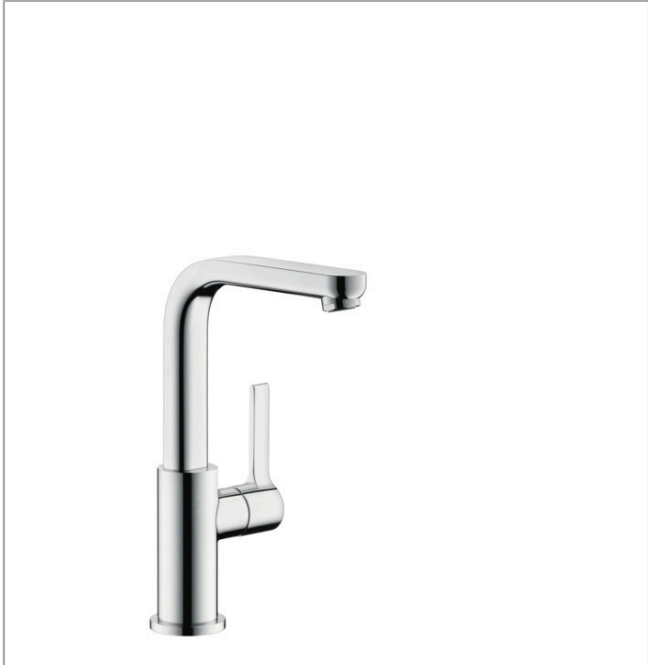

Metris S

Single-Hole Faucet 230 with Swivel Spout and Pop-Up Drain, 1.2 GPM

Finishes : **chrome** Part no. : **31161001**

Description

Features

- Swivel range 120°
- Spray modes: Aerated spray
- Flow: 1.2 GPM (4.5 L/Min)
- Ceramic cartridge
- Includes pop-up drain
- bottom-side at the base body (not suitable for wash bowls)

Item details

List Price \$ 509.00

Technology

Compliance

Product image

Scale drawing

Metris S

Single-Hole Faucet 230 with Swivel Spout and Pop-Up Drain, 1.2 GPM

Finishes : **chrome** Part no. : **31161001**

Exploded drawing

Year of production: >07/16

Metris S

Single-Hole Faucet 230 with Swivel Spout and Pop-Up Drain, 1.2 GPM

Finishes : **chrome** Part no. : **31161001**