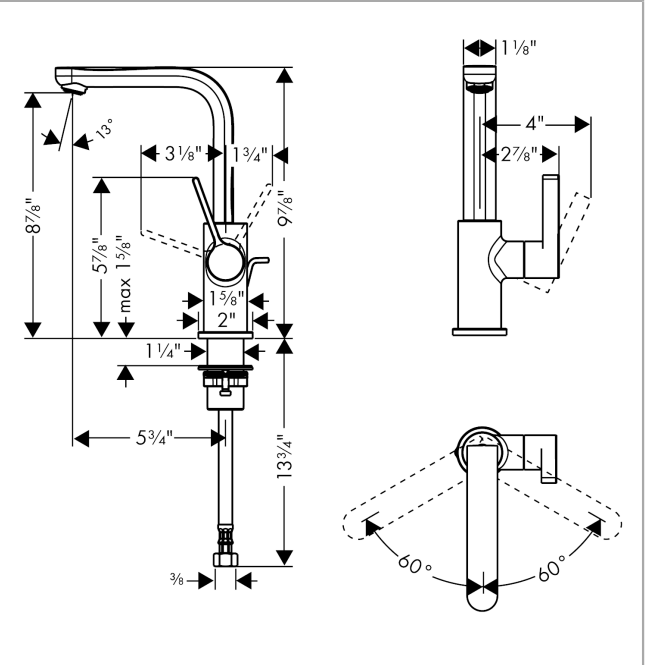

Metris S

Single-Hole Faucet 230 with Swivel Spout and Pop-Up Drain, 1.2 GPM

Finishes : **chrome** Part no. : **31161001**

Description

Features

- Swivel range 120°
- Spray modes: Aerated spray
- Flow: 1.2 GPM (4.5 L/Min)
- Ceramic cartridge
- Includes pop-up drain
- bottom-side at the base body (not suitable for wash bowls)

Item details

List Price \$ 509.00

Technology

Compliance

Product image

Scale drawing

Metris S

Single-Hole Faucet 230 with Swivel Spout and Pop-Up Drain, 1.2 GPM

Finishes : **chrome** Part no. : **31161001**

Exploded drawing

Year of production: >07/16

Metris S

Single-Hole Faucet 230 with Swivel Spout and Pop-Up Drain, 1.2 GPM

Finishes : **chrome** Part no. : **31161001**

Spare parts list

Year of production: >07/16

Pos.	Description	Part no.	Price	PU
1	spout cpl.	95653000	-	1
2	aerator M24x1 (4,5 l/min)	92877000	-	1
3	screw	97662000	-	1
4	O-Ring 14x2,5	98189000	-	1
5	axialring	97558000	-	1
6	handle	95652000	-	1
7	screw cover	96338000	-	1
8	flange	95493000	-	1
9	nut	95178000	-	1
10	cartridge, assy	95973001	-	1
11	seal	98865000	-	1
12	locking screw for handle	95140000	-	1
13	pull rod	96657000	-	1
14	fixing set (Ø 32)	13961000	-	1
15	connection hose 18½" M8x0,75 3/8"	96321001	-	1
a	pop up waste	94159000	-	1