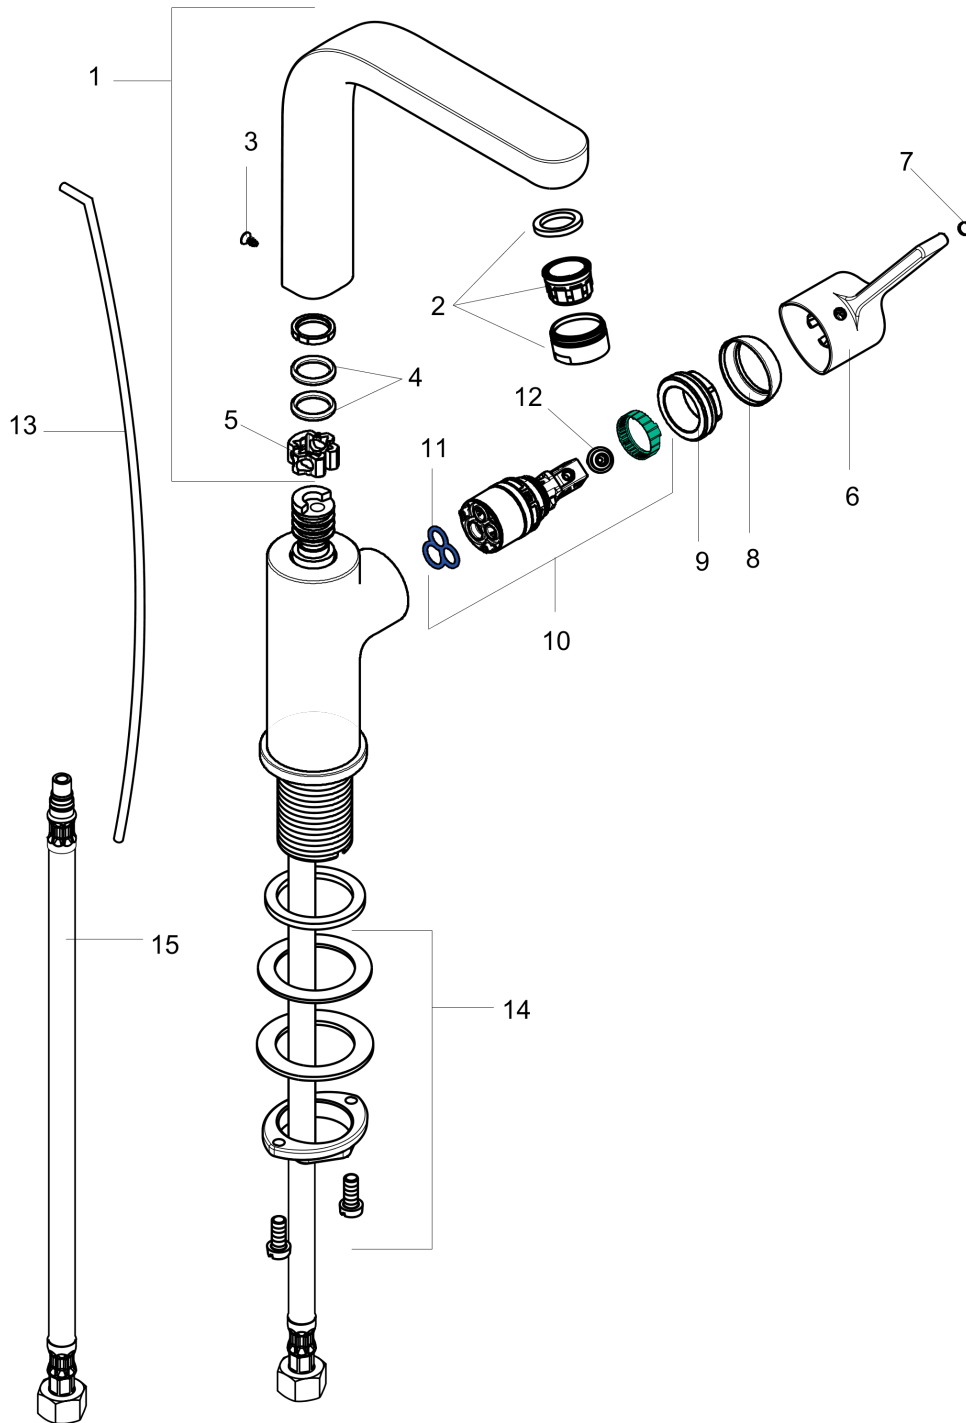

Metris S

Single-Hole Faucet 230 with Swivel Spout and Pop-Up Drain, 1.2 GPM

Finishes : **chrome** Part no. : **31161001**

Description

Features

- Swivel range 120°
- Spray modes: Aerated spray
- Flow: 1.2 GPM (4.5 L/Min)
- Ceramic cartridge
- Includes pop-up drain
- bottom-side at the base body (not suitable for wash bowls)

Item details

List Price \$ 509.00

Technology

Compliance

Product image

Scale drawing

Metris S

Single-Hole Faucet 230 with Swivel Spout and Pop-Up Drain, 1.2 GPM

Finishes : **chrome** Part no. : **31161001**

Exploded drawing

Year of production: >07/16

Metris S

Single-Hole Faucet 230 with Swivel Spout and Pop-Up Drain, 1.2 GPM

Finishes : **chrome** Part no. : **31161001**

Spare parts list

Year of production: >07/16

Pos.	Description	Part no.	Price	PU
1	spout cpl.	95653000	-	1
2	aerator M24x1 (4,5 l/min)	92877000	-	1
3	screw	97662000	-	1
4	O-Ring 14x2,5	98189000	-	1
5	axialring	97558000	-	1
6	handle	95652000	-	1
7	screw cover	96338000	-	1
8	flange	95493000	-	1
9	nut	95178000	-	1
10	cartridge, assy	95973001	-	1
11	seal	98865000	-	1
12	locking screw for handle	95140000	-	1
13	pull rod	96657000	-	1
14	fixing set (Ø 32)	13961000	-	1
15	connection hose 18½" M8x0,75 3/8"	96321001	-	1
a	pop up waste	94159000	-	1