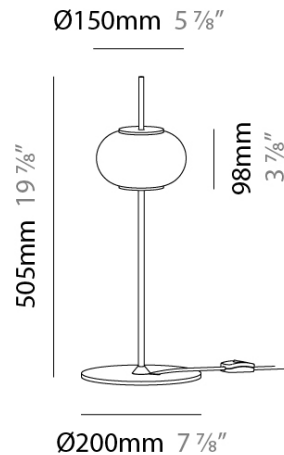

PROJECT
TYPE
SPECIFIER
QUANTITY
DATE

ASTROS PORTABLE

D94053

base number

1. To build a product code in our configurator select the specify button on the base model # product page
2. To build a manual product code on this datasheet choose from the options listed below in blue font and add the suffix to the base model #

GENERAL

Series: Astros
Brand: Milan
Division: Design
Mounting Type: Portable
Mounting Location: Table
Subcategory: Table

PHYSICAL

Shape: Oval
Diameter (mm): 200
Diameter (in): 7 7/8
Height (mm): 505
Height (in): 19 7/8
Light Distribution: Omnidirectional
Weight (kg): 1.3
Weight (lbs): 2.899
Diffuser: Glass - Opal
Fixture Finish: MBQ
Fixture Material: Glass / Metal
Cable Details: 2000mm / 78 3/4" Cable complete with Switch

ELECTRICAL

Number of Lamps: 2
Lamp Type: LED Retrofit
Bulb Included: Bulb Not Included
Max. Wattage Per Lamp (W): 4.8
Lamp Base: G9
Input Voltage (V): 120

RATINGS AND CERTIFICATIONS

Certified By: CSA Certified to UL and CSA Standards
IP rating: IP20