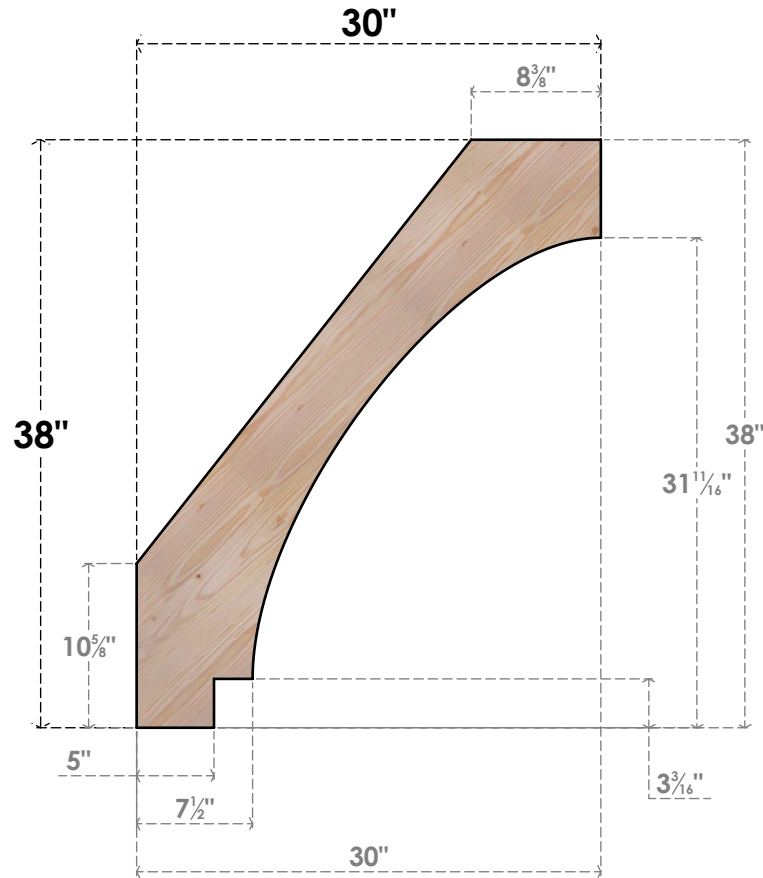

BRC06X30X38IMP00SDF

5 1/2"W X 30"D X 38"H IMPERIAL SMOOTH BRACE, DOUGLAS FIR

SIDE

FRONT

EKENA MILLWORK
 2300 WEST MAIN ST.
 CLARKSVILLE, TX 75426
 TOLL FREE: 866-607-0453
 WWW.EKENAMILLWORK.COM

NOTES

1. INSTALLATION TO BE COMPLETED IN ACCORDANCE WITH MANUFACTURER'S SPECIFICATIONS.
2. DRAWING MAY NOT BE TO SCALE
3. THIS DRAWING IS INTENDED FOR DESIGN AND PLANNING PURPOSES ONLY.
4. ALL INFORMATION CONTAINED HEREIN WAS CURRENT AT THE TIME OF DEVELOPMENT BUT MUST BE REVIEWED AND APPROVED BY THE PRODUCT MANUFACTURER TO BE CONSIDERED ACCURATE.
5. PRODUCTS ARE NOT KILN DRIED. THIS ITEM IS UNIQUE AND WILL CONTAIN THE NATURAL VARIATIONS THAT THE WOOD SPECIES OFFERS. THIS MAY RESULT IN VARIATIONS UP TO 1/4"