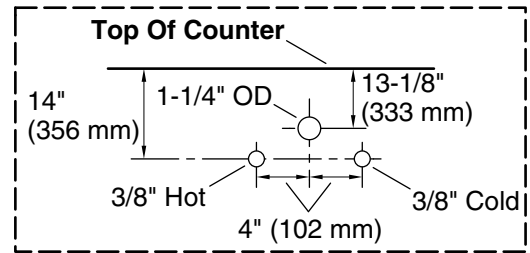

Color	Code	Description
	0	White
	1WX	Slate Grey

**Waste Pipe Location Information**

### Technical Information

All product dimensions are nominal.