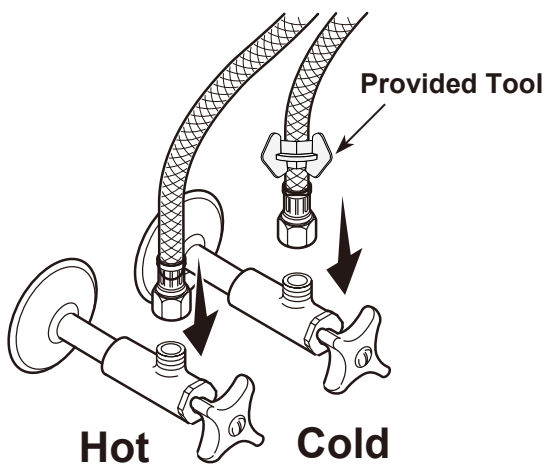

Installation Manual

3017 SERIES

4inch Centerset Faucet

Installation Guide

1 Insert the faucet.

2 Tighten the mounting nuts.

3 Connect and tighten the supply hoses.

4 Turn on the water supplies.
Check all connections for leaks.