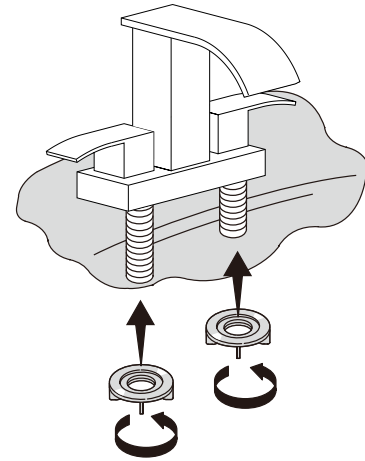

Installation Manual

3017 SERIES

4inch Centerset Faucet

Installation Guide

1 Insert the faucet.

2 Tighten the mounting nuts.

3 Connect and tighten the supply hoses.

4 Turn on the water supplies.
Check all connections for leaks.