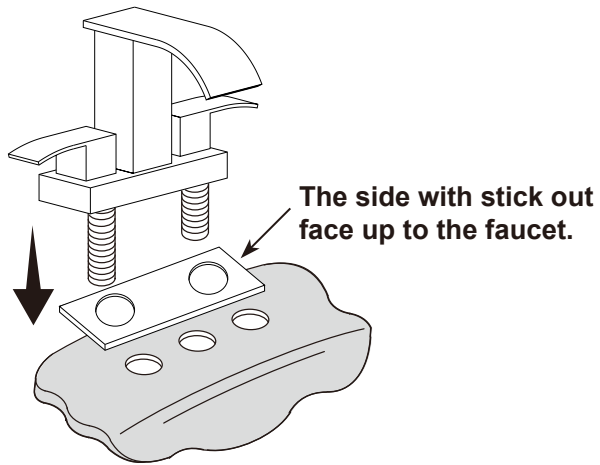

Installation Manual

3017 SERIES

4inch Centerset Faucet

Installation Guide

1 Insert the faucet.

2 Tighten the mounting nuts.

3 Connect and tighten the supply hoses.

4 Turn on the water supplies.
Check all connections for leaks.