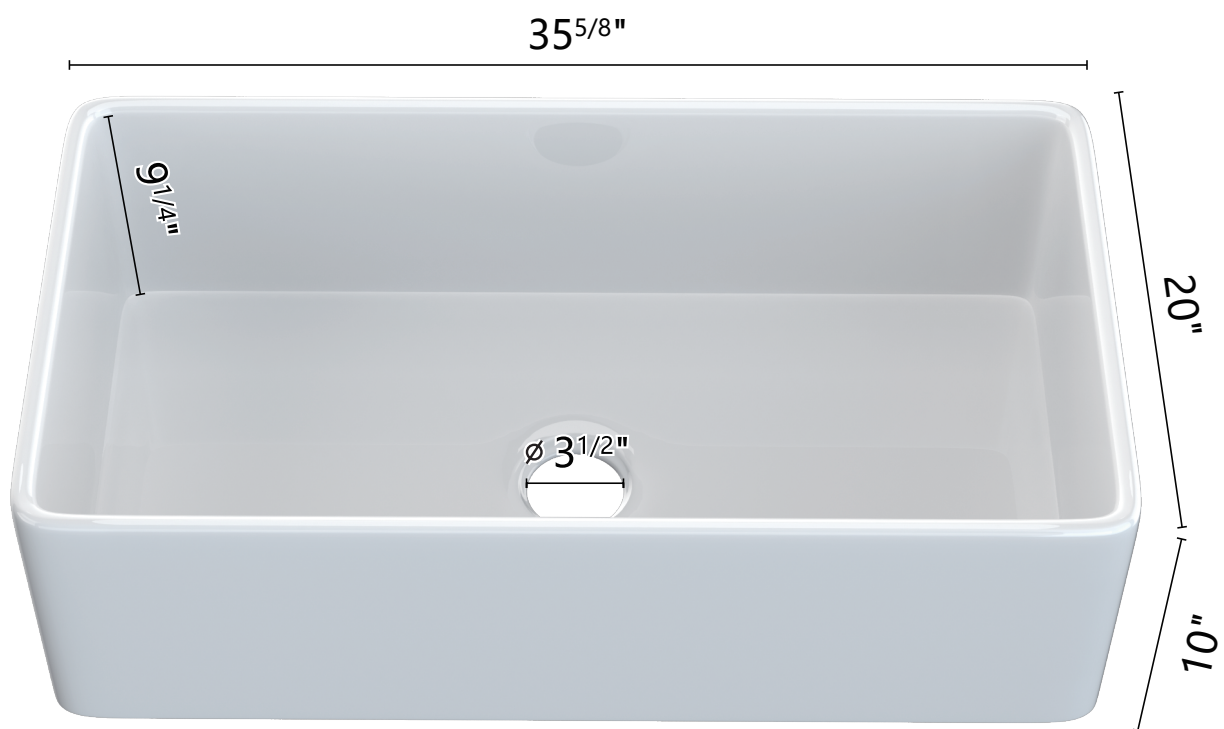

DIMENSION DETAILS

SINK

PRODUCT
INSTRUCTION
VIDEO

20×36×10inch SINGLE SINK

PRODUCT SIZE

KINDLY ATTENTION: To present a perfect installation, please measure the actual sink size for the cutout and trace for the countertop. Do not cut the countertop until you receive the sink. Because this fireclay sink size may vary in size by up to 1/4 inch during the high-temperature firing production.