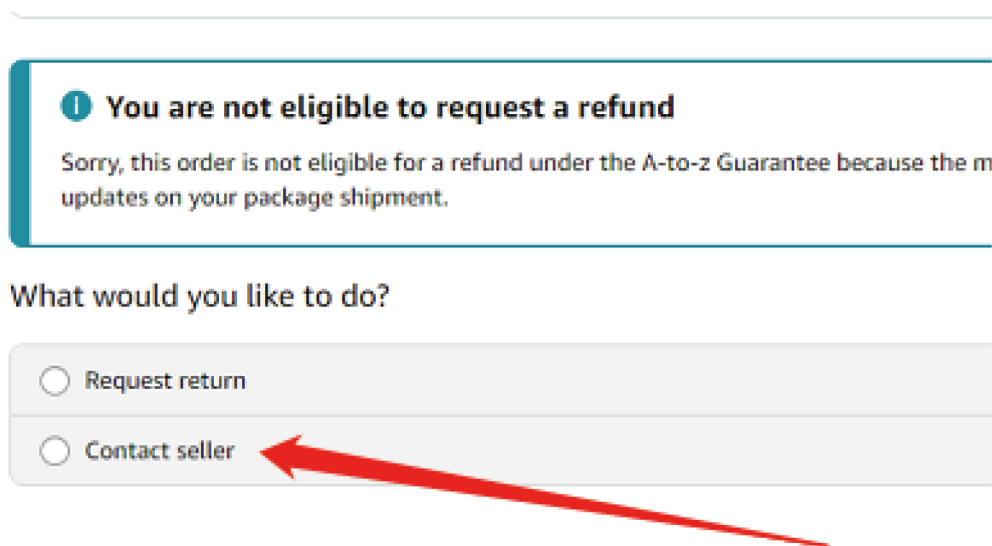

1.Find your order in the list and Select **【Problem with order】** .

2. Choose your topic from list displayed and Select **【Contact seller】** .

3. We will get back to you immediately as soon as we receive your message.