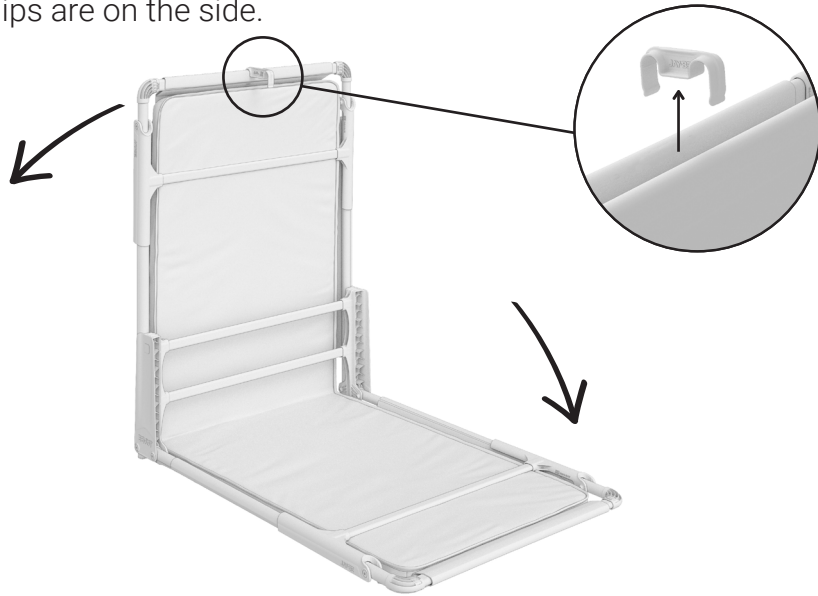

Please ensure that the bed is always positioned on a level surface to ensure that it remains stable when in use.

DIGITAL PRODUCT PASSPORT

Through thoughtful development, the use of sustainable materials, and consideration for how the product can be repaired or recycled, we have designed this product to minimise our carbon footprint. Scan the QR code to learn more.

PR2342

Compact Folding bed

JAY-BE
Sleep Smart

1 Please note: On the 120cm bed, the clips are on the side.

2

3

4

Please ensure both legs are fully extended and clicked in place before use.