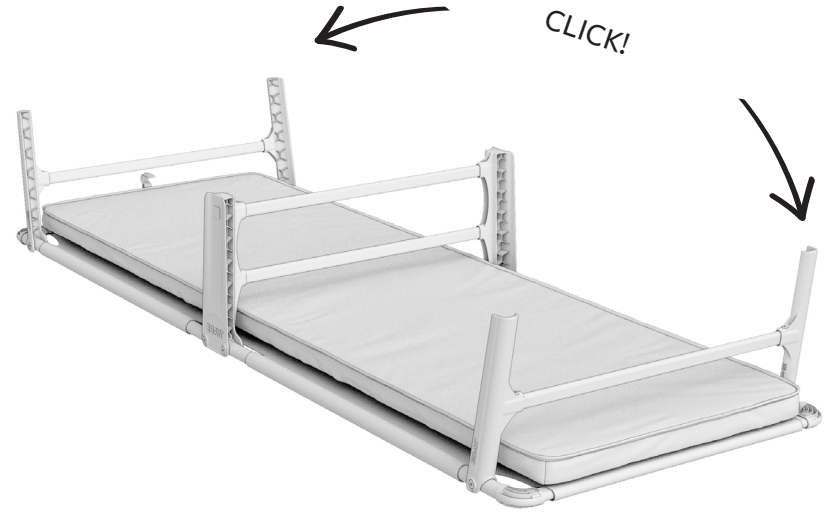

Please ensure that the bed is always positioned on a level surface to ensure that it remains stable when in use.

DIGITAL PRODUCT PASSPORT

Through thoughtful development, the use of sustainable materials, and consideration for how the product can be repaired or recycled, we have designed this product to minimise our carbon footprint. Scan the QR code to learn more.

PR2342

Compact Folding bed

JAY-BE
Sleep Smart

1 Please note: On the 120cm bed, the clips are on the side.

2

3

4

Please ensure both legs are fully extended and clicked in place before use.