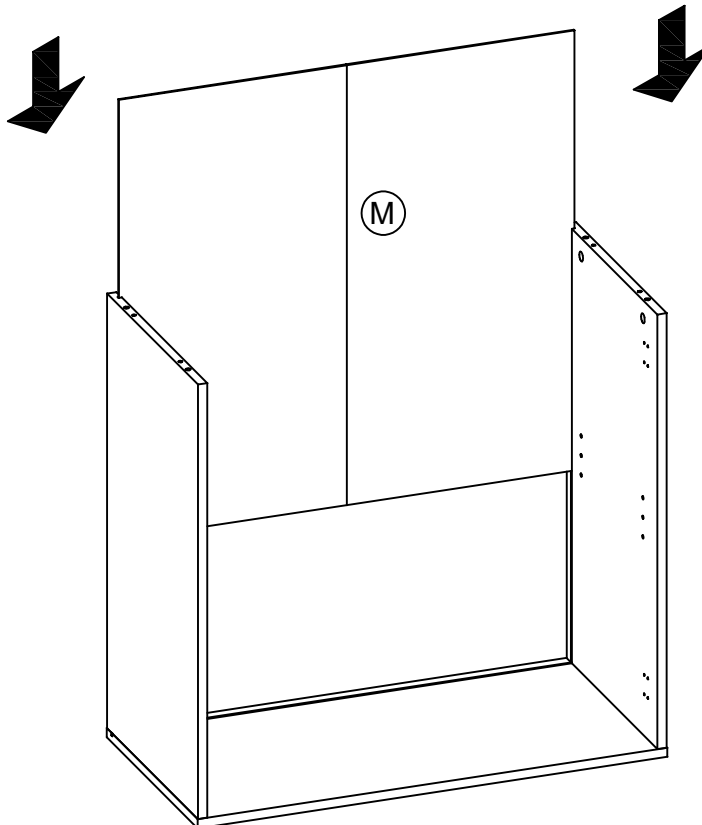

PRODUCT ASSEMBLY

3

D5x50mm

Ø6x30mm

6 x 4

8 x 4

4