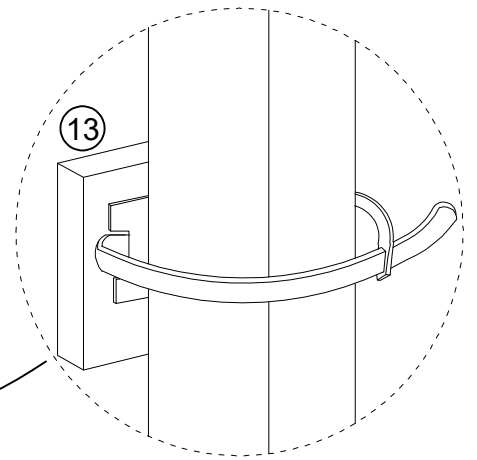

9

10

M6x30mm

② x 6

11

 (14) x 4

Note: There are three layers of laminate adjustment holes, which can freely adjust the height of the "J" plate.

12

6 x 4

15

WALL

WALL

CONTACTUS

Dear customer, thank you for purchasing Idealhouse products! We are proud to present our customers with high quality products!

If you have any product quality or use problems, please contact our customer service by email, we will ensure your satisfaction.