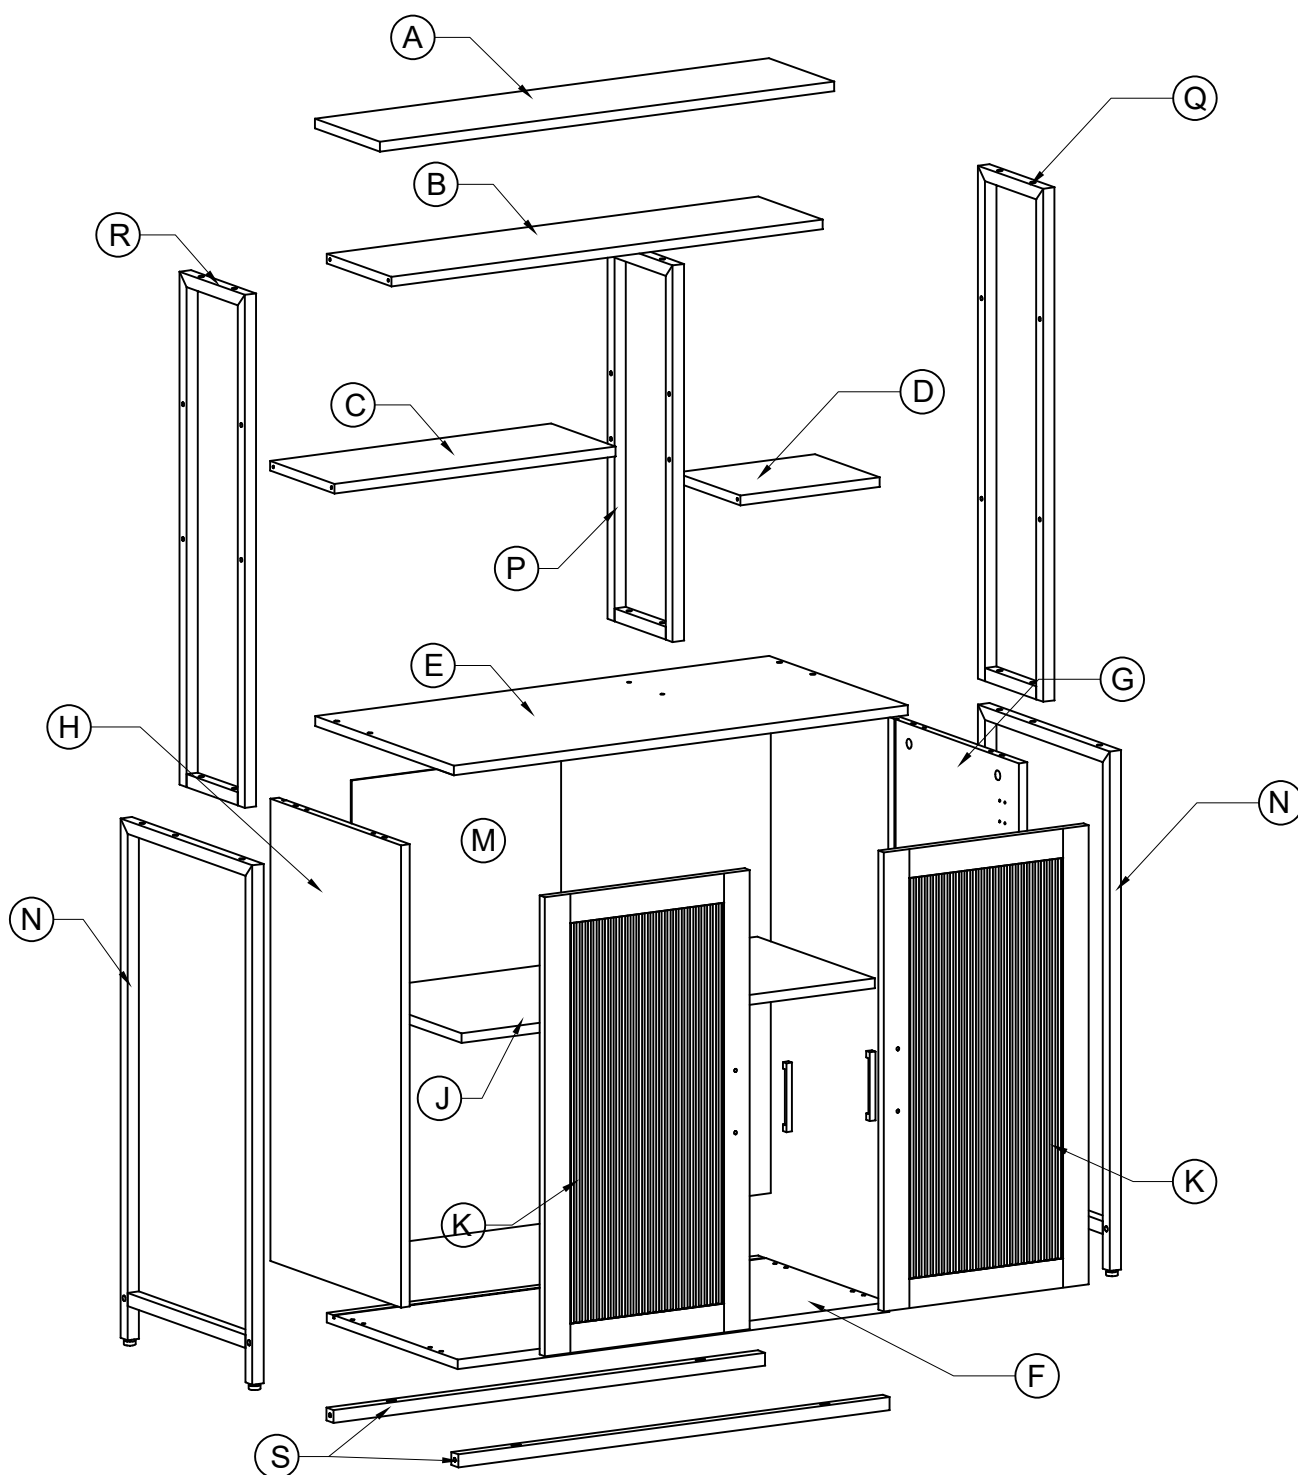

COMPONENTS ID Nr.

Part Nr.	Qty	Part Nr.	Qty	Part Nr.	Qty
A	1pcs	H	1pcs	R	1pcs
B	1pcs	J	1pcs	S	2pcs
C	1pcs	K	2pcs		
D	1pcs	M	1pcs		
E	1pcs	N	2pcs		
F	1pcs	P	1pcs		
G	1pcs	Q	1pcs