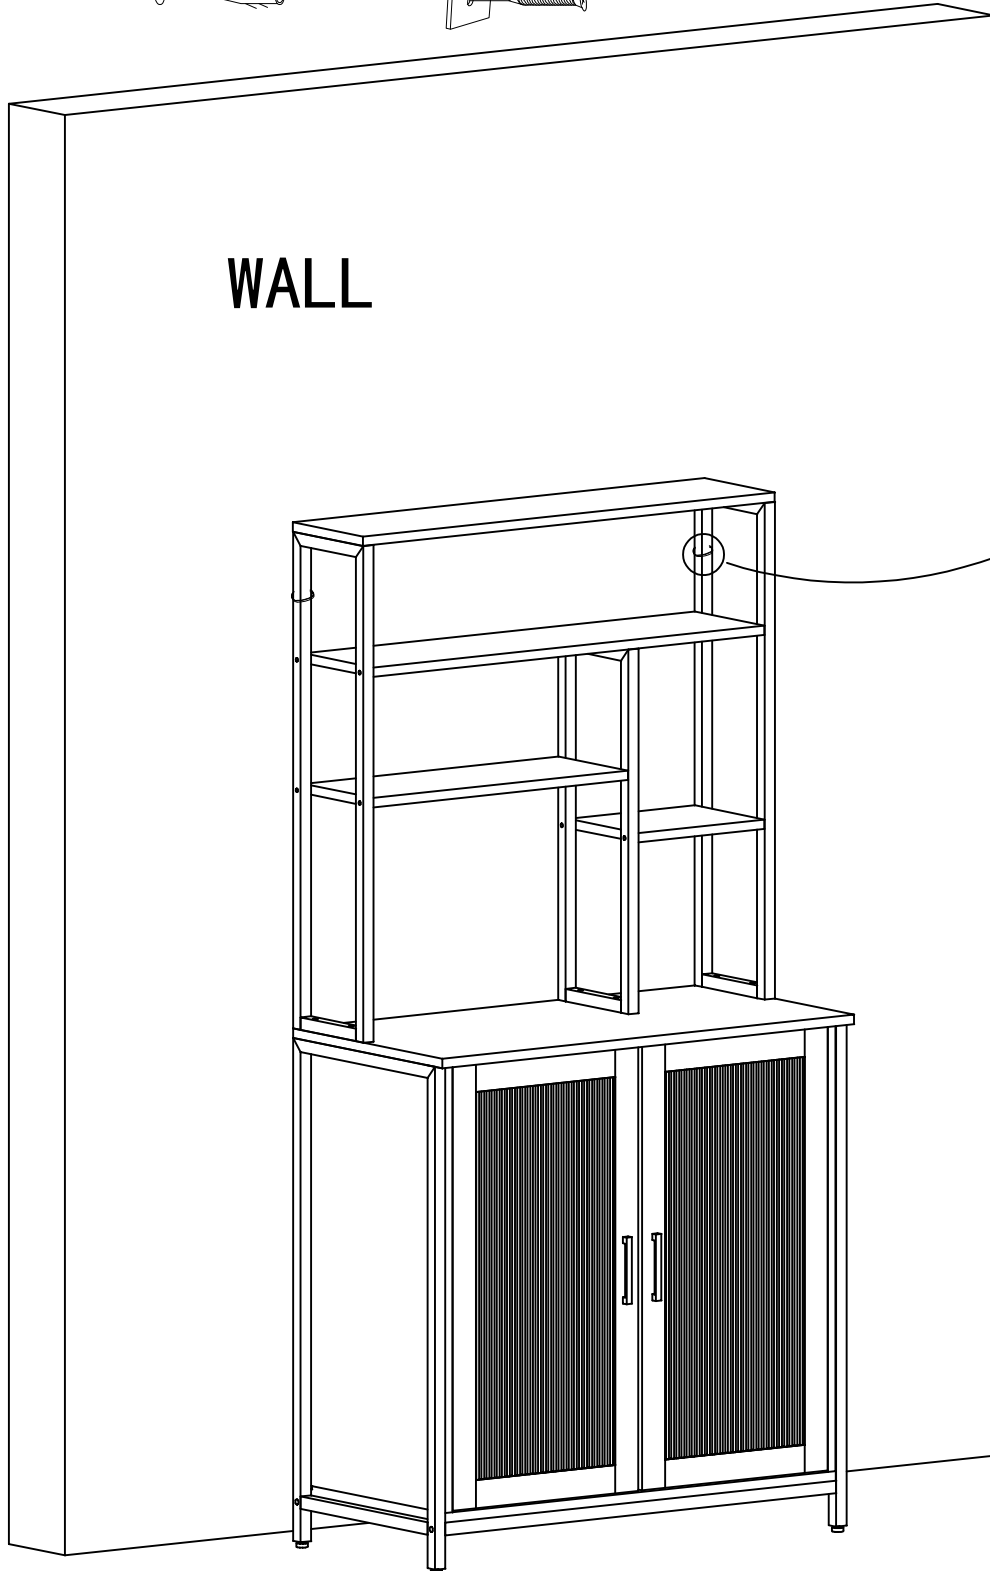

9

10

M6x30mm

② x 6

11

 (14) x 4

Note: There are three layers of laminate adjustment holes, which can freely adjust the height of the "J" plate.

12

6 x 4

15

WALL

WALL

CONTACTUS

Dear customer, thank you for purchasing Idealhouse products! We are proud to present our customers with high quality products!

If you have any product quality or use problems, please contact our customer service by email, we will ensure your satisfaction.