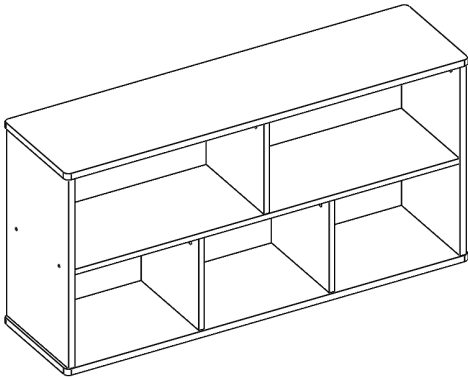

**Storage Unit
5 Shelf 24in H**

Model #: SPG-13886

A

1x/1x

E

3x

B

1x