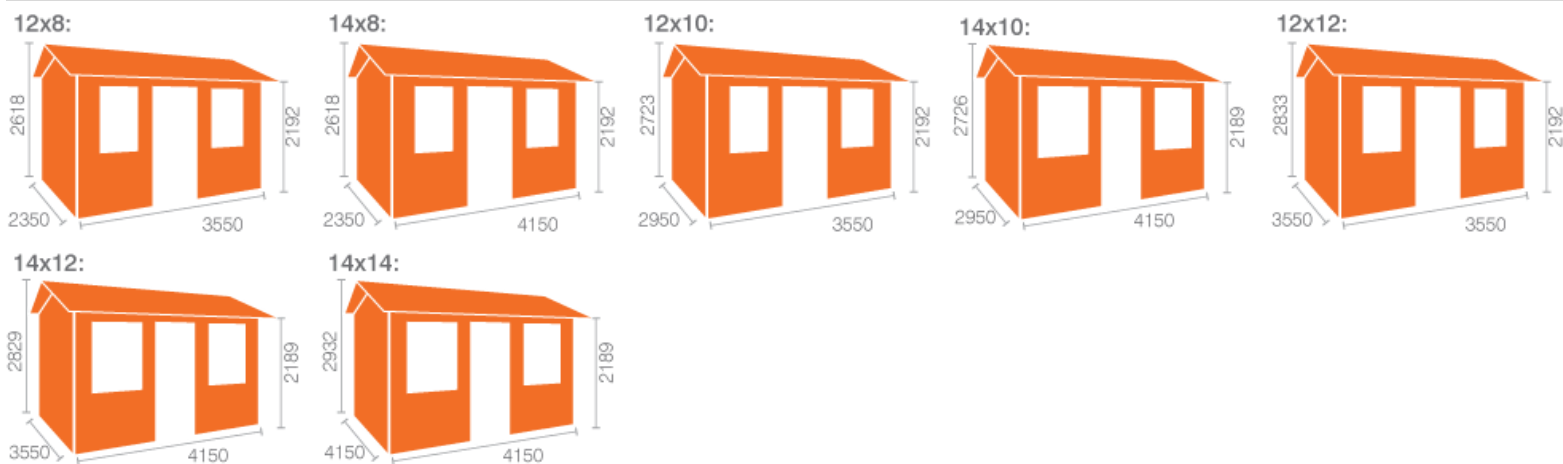

The Rosen | 44mm Log Cabin - Technical Data Sheet

- Superior Grade 4mm Finish Interlocking Logs
- Chic European Half Glazed Heavy Duty Door
- High Quality Joiner Made Opening Windows
- Heavy Duty 19mm T&G Roof & Floor
- Easy To Assemble Interlock System

Cladding Material	Heavy Duty Interlocking T&G Logs	Cladding Thickness	28
Framing Style	Tanalised Bearers Only	Framing Size	58mm x 44mm
Roof Material	Tongue & Groove Board	Roof Thickness	19mm
Floor Material	Tongue & Groove Board	Floor Size	19mm
Door Style	Joiner Made Half Glazed Single Door	Door Size	760mm x 1880mm
Window Style	Joiner Made 2 Pane Opening Windows	Window Size	645mm x 1045mm
Glazing Thickness	3	Glazing Material	Horticultural Glass
Roof Covering	Black Mineral Felt	Treatment	Untreated
Locking System	3 Lever Lock with Brass Handles	Material	Tongue & Groove Board

Building Dimension	Length	Width	Base Size	Internal Size	External Ridge	External Eaves	Internal Ridge	Internal Eaves	Ext. Size exc. Roof	Ext. Size inc. Roof	No. of Windows	Weight
12x8w The Rosen 44mm	3550mm	2350mm	3360mm x 2160mm	3272mm x 2072mm	2623mm	2189mm	2411mm	2126mm	3550mm x 2350mm	3750mm x 2550mm	2	794kgs
14x8w The Rosen 44mm	4150mm	2350mm	3960mm x 2160mm	3872mm x 2072mm	2623mm	2189mm	2411mm	2126mm	4150mm x 2350mm	4350mm x 2550mm	2	900kgs
12x10w The Rosen 44mm	3550mm	2950mm	3360mm x 2760mm	3272mm x 2672mm	2726mm	2189mm	2514mm	2126mm	3550mm x 2950mm	3750mm x 3150mm	2	915kgs
14x10w The Rosen 44mm	4150mm	2950mm	3960mm x 2760mm	3872mm x 2672mm	2726mm	2189mm	2514mm	2126mm	4150mm x 2950mm	4350mm x 3150mm	2	1030kgs
12x12w The Rosen 44mm	3550mm	3550mm	3360mm x 3360mm	3272mm x 3272mm	2829mm	2189mm	2617mm	2126mm	3550mm x 3550mm	3750mm x 3750mm	2	1056kgs
14x12w The Rosen 44mm	4150mm	3550mm	3960mm x 3360mm	3872mm x 3272mm	2829mm	2189mm	2617mm	2126mm	4150mm x 3550mm	4350mm x 3750mm	2	1185kgs
14x14w The Rosen 44mm	4150mm	4150mm	3960mm x 3960mm	3872mm x 3872mm	2932mm	2189mm	2720mm	2126mm	4150mm x 4150mm	4350mm x 4350mm	2	1318kgs