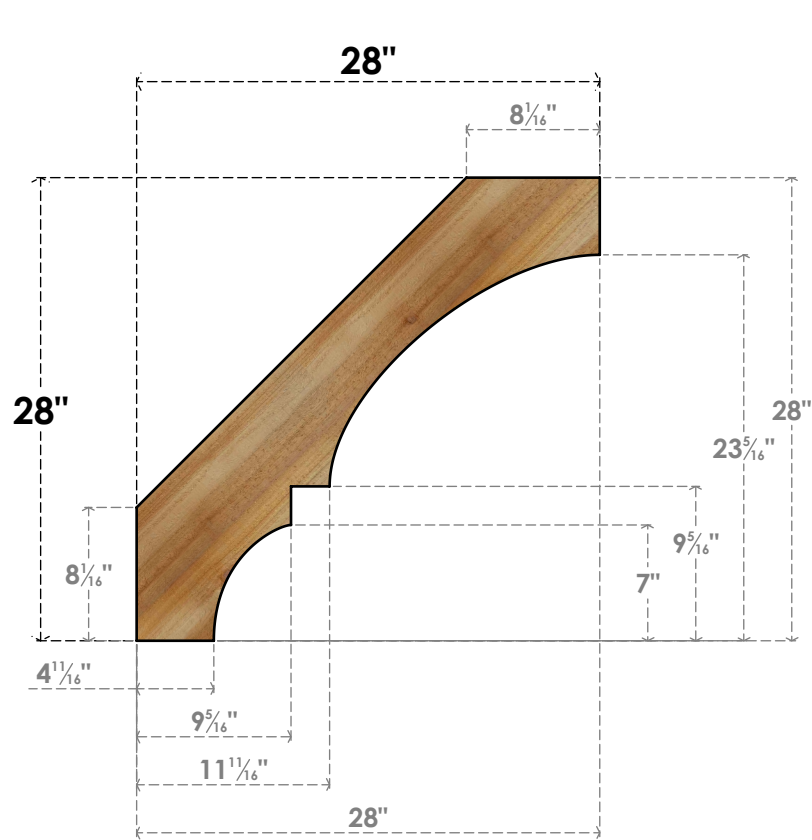

BRC06X28X28BOA00RWR

6"W X 28"D X 28"H BALBOA ROUGH SAWN BRACE, WESTERN RED CEDAR

SIDE

FRONT

EKENA MILLWORK
 2300 WEST MAIN ST.
 CLARKSVILLE, TX 75426
 TOLL FREE: 866-607-0453
 WWW.EKENAMILLWORK.COM

NOTES

1. INSTALLATION TO BE COMPLETED IN ACCORDANCE WITH MANUFACTURER'S SPECIFICATIONS.
2. DRAWING MAY NOT BE TO SCALE
3. THIS DRAWING IS INTENDED FOR DESIGN AND PLANNING PURPOSES ONLY.
4. ALL INFORMATION CONTAINED HEREIN WAS CURRENT AT THE TIME OF DEVELOPMENT BUT MUST BE REVIEWED AND APPROVED BY THE PRODUCT MANUFACTURER TO BE CONSIDERED ACCURATE.
5. PRODUCTS ARE NOT KILN DRIED. THIS ITEM IS UNIQUE AND WILL CONTAIN THE NATURAL VARIATIONS THAT THE WOOD SPECIES OFFERS. THIS MAY RESULT IN VARIATIONS UP TO 1/4"