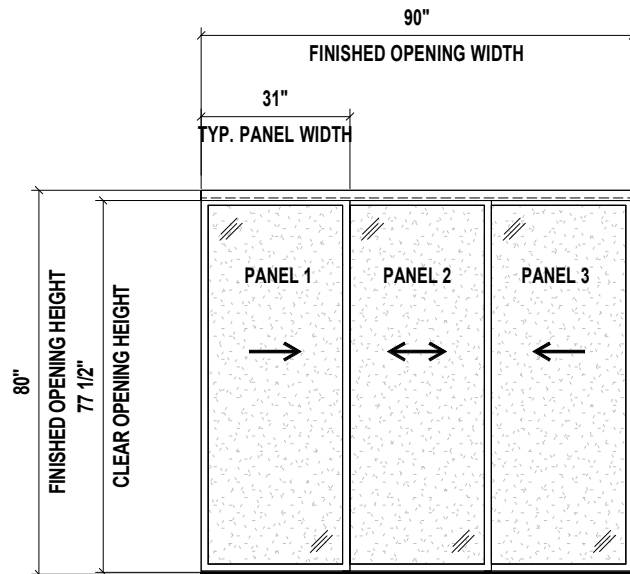

CLOSED POSITION

OPEN POSITION 1

OPEN POSITION 2

TOP VIEW

SIDE VIEW

FRONT VIEW

3D VIEW

Aluminum Frame
FTS Frame Size: 1 1/2"

- Finish:**
- Black - SD9080FR3BK
 - Charcoal - SD9080FR3CH
 - Silver - SD9080FR3SL
 - Walnut - SD9080FR3WH
 - Wenge - SD9080FR3WN
 - White - SD9080FR3WT

Glass: Frosted

3 - PANEL FROSTED GLASS SLIDING CLOSET DOOR 90" X 80"