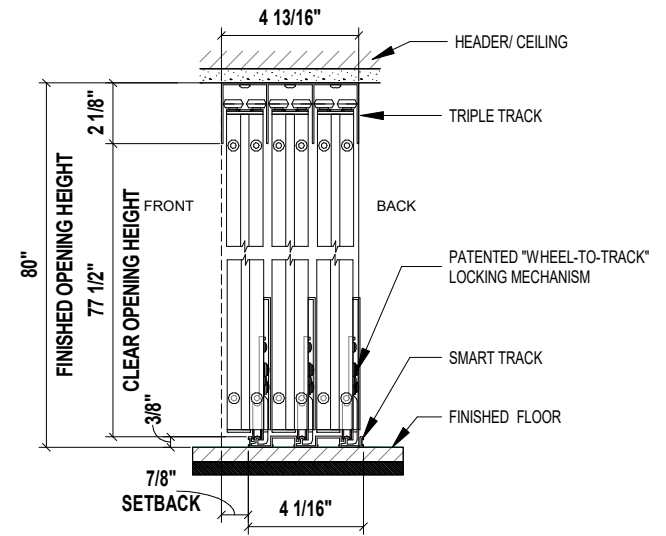

CLOSED POSITION

OPEN POSITION 1

OPEN POSITION 2

TOP VIEW

SIDE VIEW

FRONT VIEW

3D VIEW

Aluminum Frame
FTS Frame Size: 1 1/2"