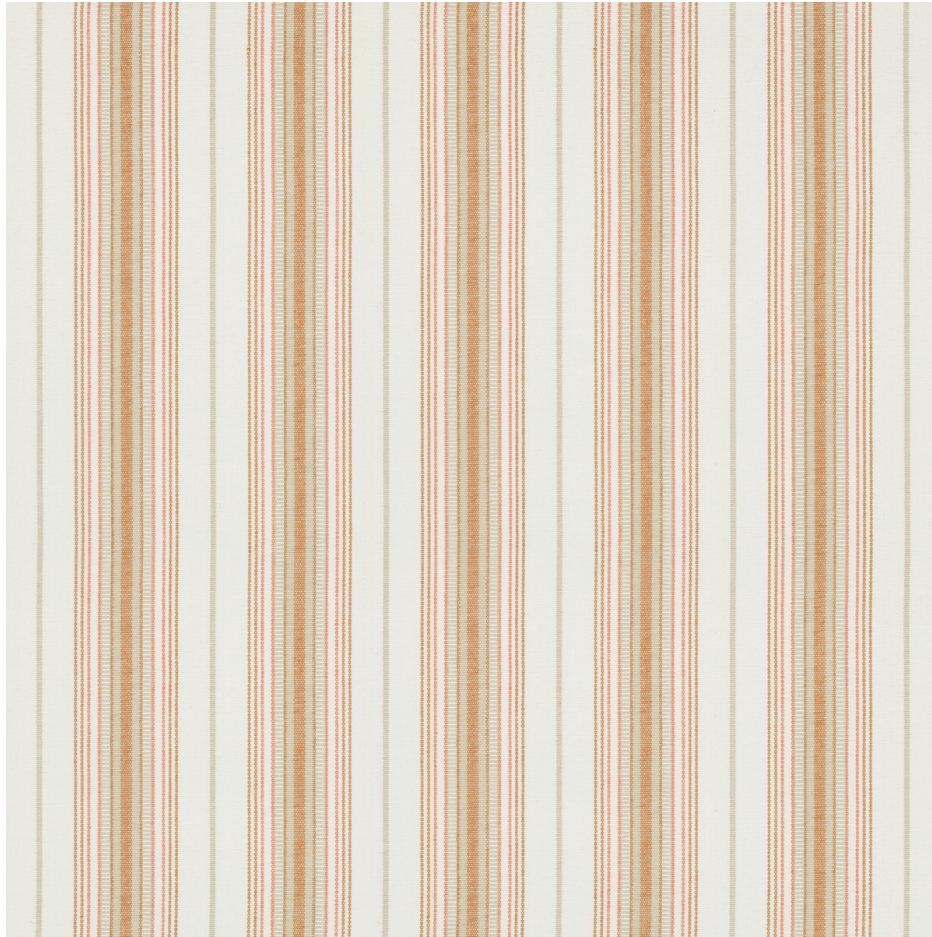

Cassis Stripe - Tangerine
SKU: 2018147.112.0

LEE JOFA

SKU: **2018147.112.0**

Repeat UOM: **in in (0 cm)**

Brand: **Lee Jofa**

Finish: **Softened**

End Use: **Upholstery**

Performance ACT Symbols: **A**

Abrasion Test 2: **Wyzenbeek Wire Mesh - 3,000 Double Rubs**

Width: **53 in (134.62 cm)**

Horizontal Repeat: **4.8 in (12.19 cm)**

Designer: **Suzanne Kasler Interiors**

Railroaded: **No**

Composition: **Cotton - 100%**