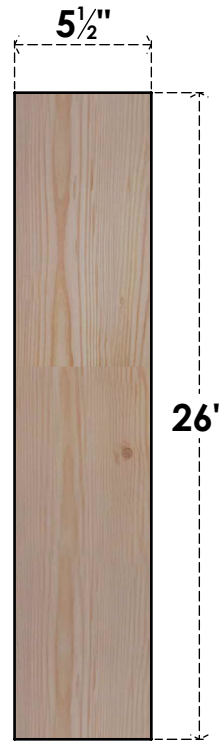

# BRC06X20X26TRA00SDF

5 1/2"W X 20"D X 26"H TRADITIONAL SMOOTH BRACE, DOUGLAS FIR

**SIDE**

**FRONT**

EKENA MILLWORK  
2300 WEST MAIN ST.  
CLARKSVILLE, TX 75426  
TOLL FREE: 866-607-0453  
WWW.EKENAMILLWORK.COM

**NOTES**

1. INSTALLATION TO BE COMPLETED IN ACCORDANCE WITH MANUFACTURER'S SPECIFICATIONS.
2. DRAWING MAY NOT BE TO SCALE
3. THIS DRAWING IS INTENDED FOR DESIGN AND PLANNING PURPOSES ONLY.
4. ALL INFORMATION CONTAINED HEREIN WAS CURRENT AT THE TIME OF DEVELOPMENT BUT MUST BE REVIEWED AND APPROVED BY THE PRODUCT MANUFACTURER TO BE CONSIDERED ACCURATE.
5. PRODUCTS ARE NOT KILN DRIED. THIS ITEM IS UNIQUE AND WILL CONTAIN THE NATURAL VARIATIONS THAT THE WOOD SPECIES OFFERS. THIS MAY RESULT IN VARIATIONS UP TO 1/4"