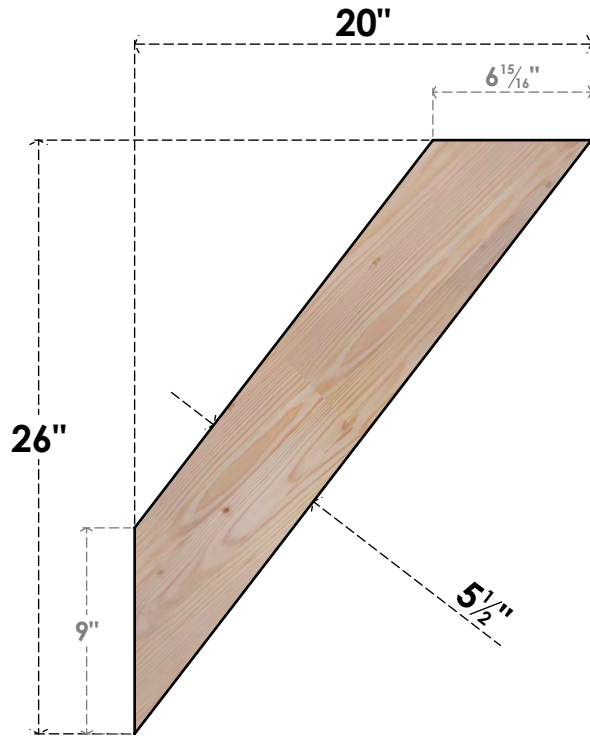

# BRC06X20X26TRA00SDF

5 1/2"W X 20"D X 26"H TRADITIONAL SMOOTH BRACE, DOUGLAS FIR

**SIDE**

**FRONT**

EKENA MILLWORK  
2300 WEST MAIN ST.  
CLARKSVILLE, TX 75426  
TOLL FREE: 866-607-0453  
WWW.EKENAMILLWORK.COM