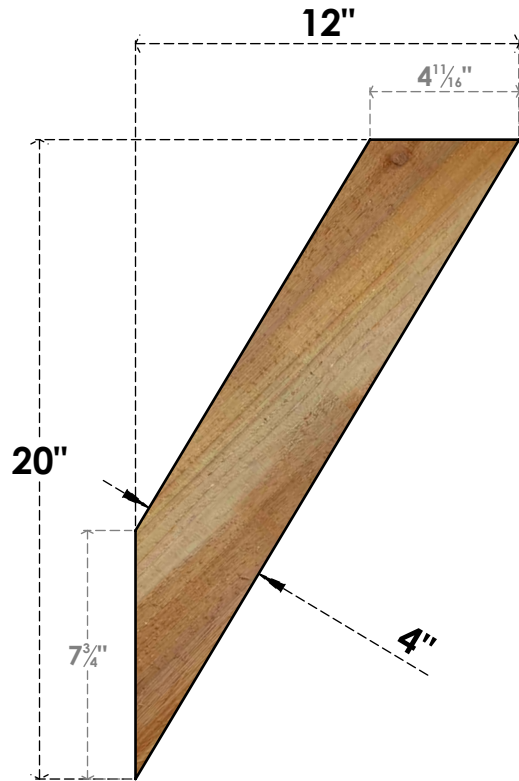

BRC04X12X20TRA00RWR

4"W X 12"D X 20"H TRADITIONAL ROUGH SAWN BRACE, WESTERN RED CEDAR

SIDE

FRONT

EKENA MILLWORK
 2300 WEST MAIN ST.
 CLARKSVILLE, TX 75426
 TOLL FREE: 866-607-0453
 WWW.EKENAMILLWORK.COM

NOTES