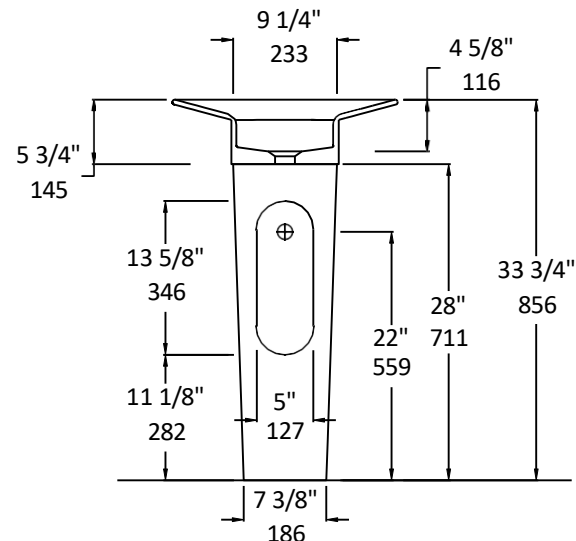

Specifications:

Installation:	Pedestal
Exterior Dimensions (sink):	20" w x 20" d x 5 3/4" h
Exterior Dimensions (pedestal):	9 1/4" w x 9 1/4" d x 28" h
Material:	Porcelain
Weight:	(8055 sink) - 22 lbs (8031 pedestal) - 30 lbs
Overflow:	No
Finishes:	001 - White
Faucet Holes:	N/A
Cutout Size:	6" x 6" (template available upon request)
Drain Hole Size:	Ø 1 3/4"

- Furniture
 - 8031 - Pedestal made of porcelain
- European drain with overflow
 - 7100-13

LACAVA reserves the right to revise any dimension or information on this sheet without notice. Dimensions are nominal and may vary within an industry accepted tolerance of 1/4". Drawings provided herein are meant to give the user an idea of the product and are not made to scale.