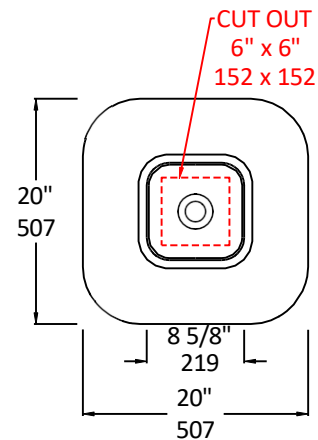

Specifications:

Installation:	Pedestal
Exterior Dimensions (sink):	20" w x 20" d x 5 3/4" h
Exterior Dimensions (pedestal):	9 1/4" w x 9 1/4" d x 28" h
Material:	Porcelain
Weight:	(8055 sink) - 22 lbs (8031 pedestal) - 30 lbs
Overflow:	No
Finishes:	001 - White
Faucet Holes:	N/A
Cutout Size:	6" x 6" (template available upon request)
Drain Hole Size:	Ø 1 3/4"

- Furniture
 - 8031 - Pedestal made of porcelain
- European drain with overflow
 - 7100-13

LACAVA reserves the right to revise any dimension or information on this sheet without notice. Dimensions are nominal and may vary within an industry accepted tolerance of 1/4". Drawings provided herein are meant to give the user an idea of the product and are not made to scale.