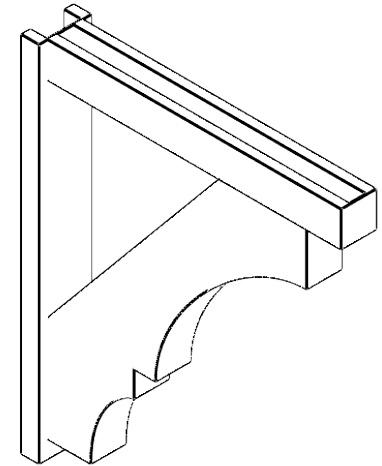

ITEM NUMBER: OUTUROC040X060X36000X42000X040X020X040BOA44RCPR

4"W TOP X 6"W BACK X 36"D X 42"H X 4"T TOP X 2"T BACK TIMBERTHANE ROUGH CEDAR BALBOA FAUX WOOD OPEN OUTLOOKER, BLOCK TOP AND BACK, 4"W CLOSED BRACE, PRIMED TAN

SIDE PROFILE

FRONT PROFILE

ISOMETRIC

GENERATED DATE : 07/05/2023

EKENA MILLWORK
2300 WEST MAIN ST.
CLARKSVILLE, TX 75426
TOLL FREE: 866-607-0453
WWW.EKENAMILLWORK.COM

NOTES

1. INSTALLATION TO BE COMPLETED IN ACCORDANCE WITH MANUFACTURER'S SPECIFICATIONS.
2. DRAWING MAY NOT BE TO SCALE
3. THIS DRAWING IS INTENDED FOR DESIGN AND PLANNING PURPOSES ONLY.
4. ALL INFORMATION CONTAINED HEREIN WAS CURRENT AT THE TIME OF DEVELOPMENT BUT MUST BE REVIEWED AND APPROVED BY THE PRODUCT MANUFACTURER TO BE CONSIDERED ACCURATE.
5. TIMBERTHANE ARCHITECTURAL PRODUCTS ARE MADE FROM HIGH DENSITY URETHANE AND COME FACTORY PRIMED