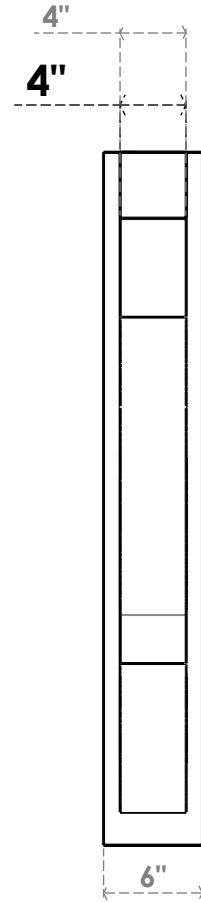

ITEM NUMBER: OUTUROC040X060X36000X42000X040X020X040BOA44RCPR

4"W TOP X 6"W BACK X 36"D X 42"H X 4"T TOP X 2"T BACK TIMBERTHANE ROUGH CEDAR BALBOA FAUX WOOD OPEN OUTLOOKER, BLOCK TOP AND BACK, 4"W CLOSED BRACE, PRIMED TAN

SIDE PROFILE

FRONT PROFILE

ISOMETRIC

GENERATED DATE : 07/05/2023

EKENA MILLWORK
2300 WEST MAIN ST.
CLARKSVILLE, TX 75426
TOLL FREE: 866-607-0453
WWW.EKENAMILLWORK.COM

NOTES

1. INSTALLATION TO BE COMPLETED IN ACCORDANCE WITH MANUFACTURER'S SPECIFICATIONS.
2. DRAWING MAY NOT BE TO SCALE
3. THIS DRAWING IS INTENDED FOR DESIGN AND PLANNING PURPOSES ONLY.
4. ALL INFORMATION CONTAINED HEREIN WAS CURRENT AT THE TIME OF DEVELOPMENT BUT MUST BE REVIEWED AND APPROVED BY THE PRODUCT MANUFACTURER TO BE CONSIDERED ACCURATE.
5. TIMBERTHANE ARCHITECTURAL PRODUCTS ARE MADE FROM HIGH DENSITY URETHANE AND COME FACTORY PRIMED