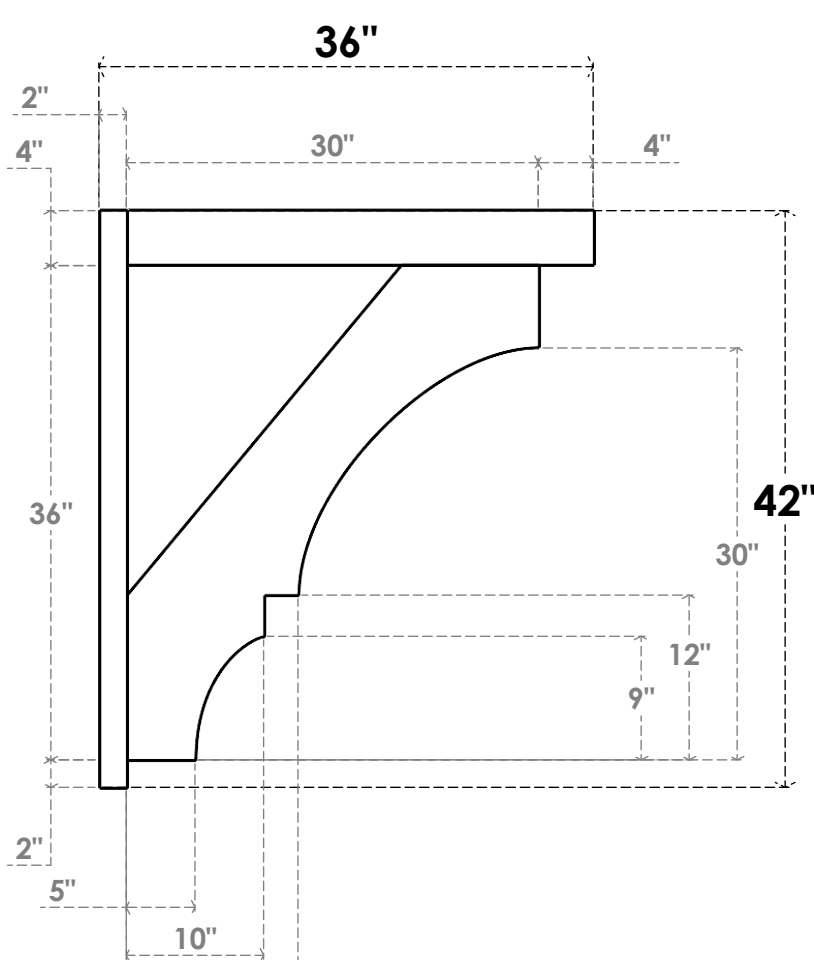

ITEM NUMBER: OUTUROC040X060X36000X42000X040X020X040BOA44RCPR

4"W TOP X 6"W BACK X 36"D X 42"H X 4"T TOP X 2"T BACK TIMBERTHANE ROUGH CEDAR BALBOA FAUX WOOD OPEN OUTLOOKER, BLOCK TOP AND BACK, 4"W CLOSED BRACE, PRIMED TAN

SIDE PROFILE

FRONT PROFILE

ISOMETRIC

GENERATED DATE : 07/05/2023

EKENA MILLWORK
2300 WEST MAIN ST.
CLARKSVILLE, TX 75426
TOLL FREE: 866-607-0453
WWW.EKENAMILLWORK.COM

NOTES

1. INSTALLATION TO BE COMPLETED IN ACCORDANCE WITH MANUFACTURER'S SPECIFICATIONS.
2. DRAWING MAY NOT BE TO SCALE
3. THIS DRAWING IS INTENDED FOR DESIGN AND PLANNING PURPOSES ONLY.
4. ALL INFORMATION CONTAINED HEREIN WAS CURRENT AT THE TIME OF DEVELOPMENT BUT MUST BE REVIEWED AND APPROVED BY THE PRODUCT MANUFACTURER TO BE CONSIDERED ACCURATE.
5. TIMBERTHANE ARCHITECTURAL PRODUCTS ARE MADE FROM HIGH DENSITY URETHANE AND COME FACTORY PRIMED