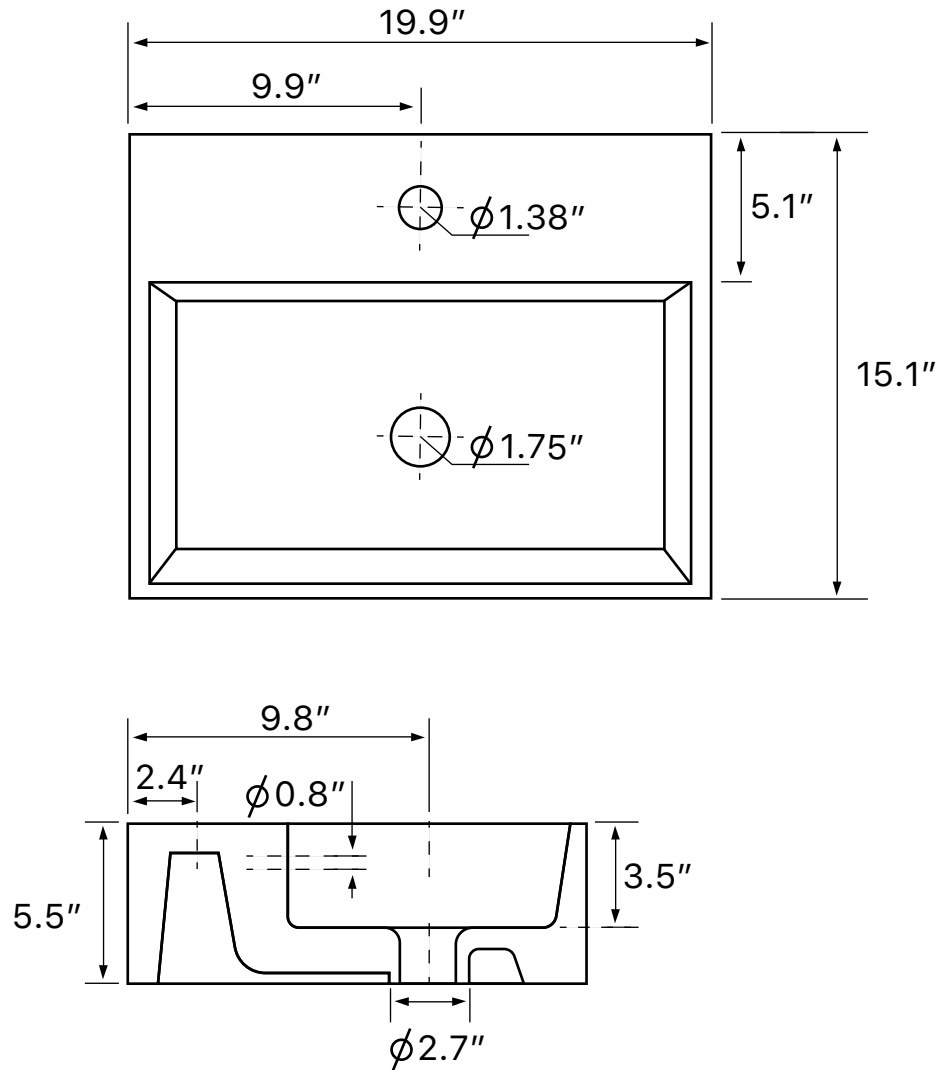

Features

- Without overflow.
- Modern design.

Material

- White ceramic bathroom sink.

Installation

- Vessel / above-counter installation.

Configurations

- Single hole.
- Three hole (8-inch centers).

Technical Information

Bowl type:	Single
Installation:	Vessel
Bowl dimensions:	Length: 10.04" Width: 10" Depth: 3.54"
Drain hole:	1.75"
Faucet hole:	1.38"
Hole Configuration:	1, 3
Weight:	30 lbs

Notes

Install this product according to the installation instructions.