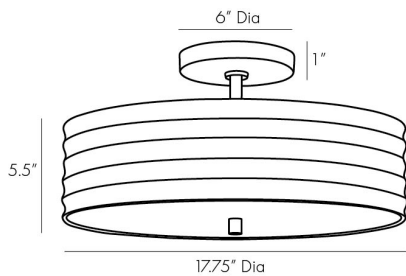

ARTERIOR S

ANNA SEMI-FLUSH MOUNT

44764

H: 8 IN, Dia: 17.75 IN

Antique Brass

Contract Suitable As Is

Taking a design tip from the Arteriors archives, this semi-flush mount echoes Hollywood Regency style with its classic form and antique brass finish. The antique brass iron frame features a ribbed relief, adding a textured quality to a space. Hang in pairs for an added dose of glam. Finish will vary. Damp rated, though limited covered outdoor conditions may affect finish.

APPEARANCE

Material	Iron
Finish	Antique Brass
Finish Will Vary	true
Top Coat/Sealant	true

DIMENSIONS

Body	H: 5.5 IN, Dia: 17.75 IN
Canopy	H: 1 IN, Dia: 6.00 IN

WIRING

Rating	Damp
Cord	10 FT, Clear/Silver, SVT
Socket	2, Type B - E12
Maximum Watt	25
Voltage	110-120 V

CERTIFICATIONS

Cerifications	Mexico Australia, EU, United Kingdom, Middle East, United States, Canada
---------------	---

COMPLIANCY

UL/ETL	Yes
CB	Yes
RoHS	true

SHIPPING

Product Weight	10.36 LBS
Gross Weight 1	11.03 LBS
Shipping Box 1	H: 12 IN, L: 21.5 IN, W: 21.5 IN

REPLACEMENT PARTS

Replacement Part 1	CANOPY-508
Replacement Part 1 Dim	1" x 5"

CONTRACT

Contract Suitable	true
-------------------	------