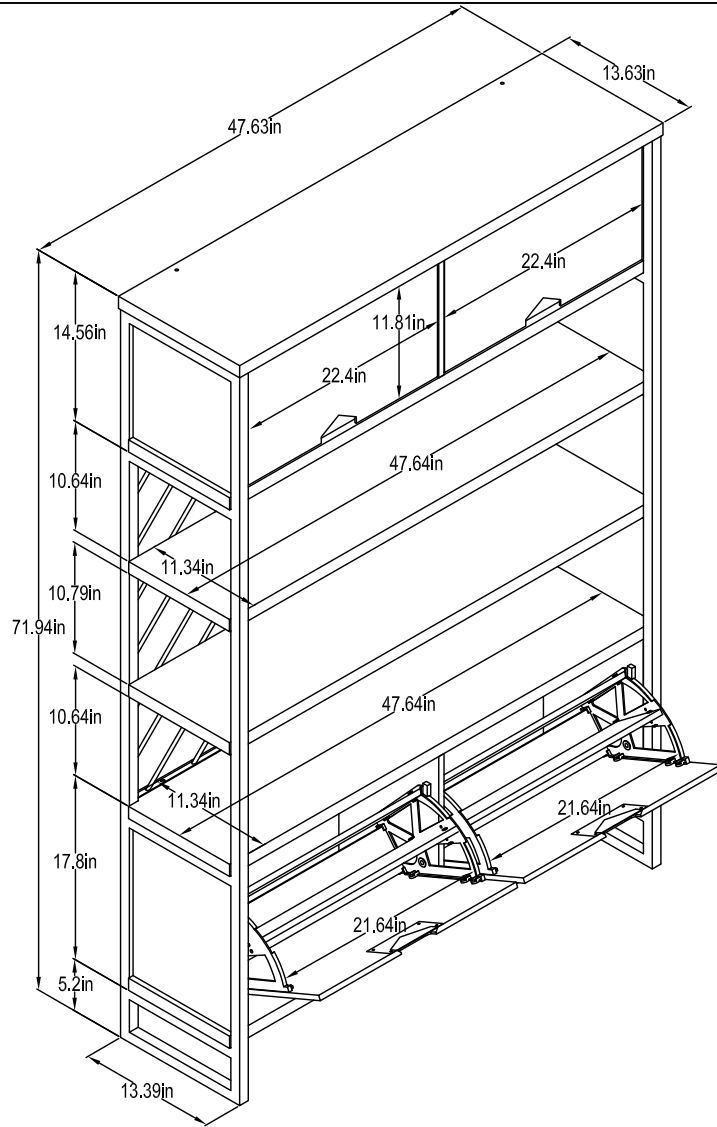

9991408COM - SHOE STORAGE ROOM DIVIDER

Wood Breakdown:
MDF 100%, PB 0%.
Total storage: 15.5 cubic feet

Overall Product Size:
47.63" W × 13.63" D × 71.94" H
121cm W × 34.6cm D × 182.8cm H

Maximum Weight Capacities
Unit Weight: 119.8lbs. (59.9kg)