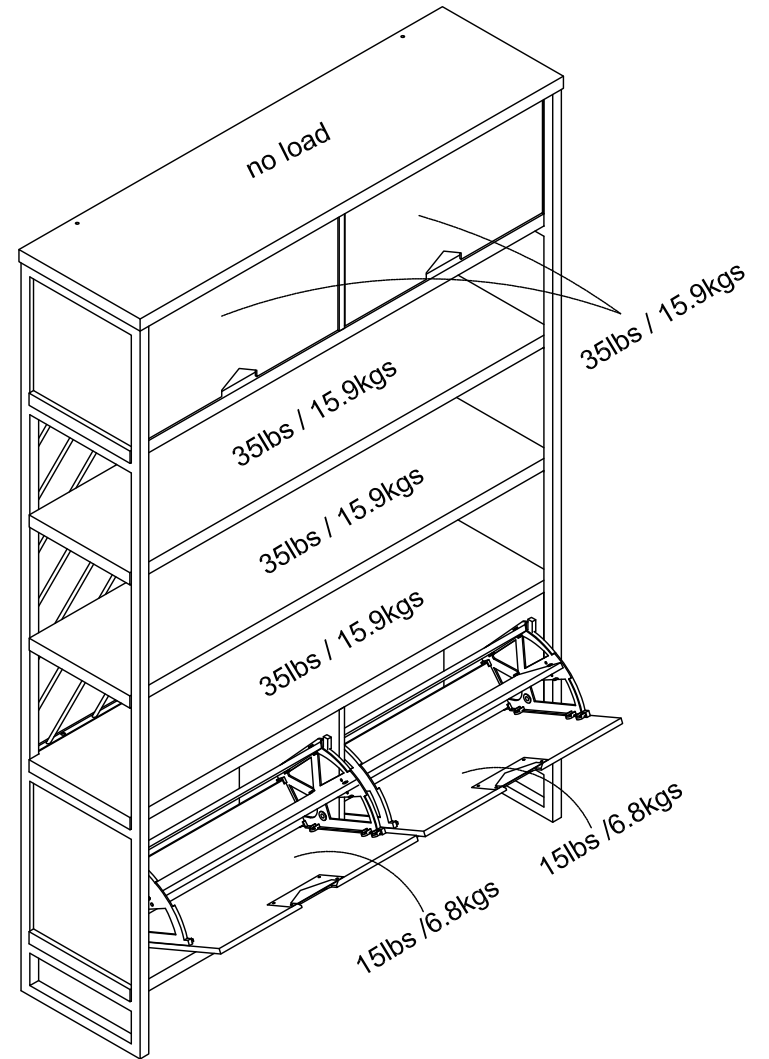

9991408COM - SHOE STORAGE ROOM DIVIDER

Wood Breakdown:
MDF 100%, PB 0%.
Total storage: 15.5 cubic feet

Overall Product Size:
47.63" W × 13.63" D × 71.94" H
121cm W × 34.6cm D × 182.8cm H

Maximum Weight Capacities
Unit Weight: 119.8lbs. (59.9kg)