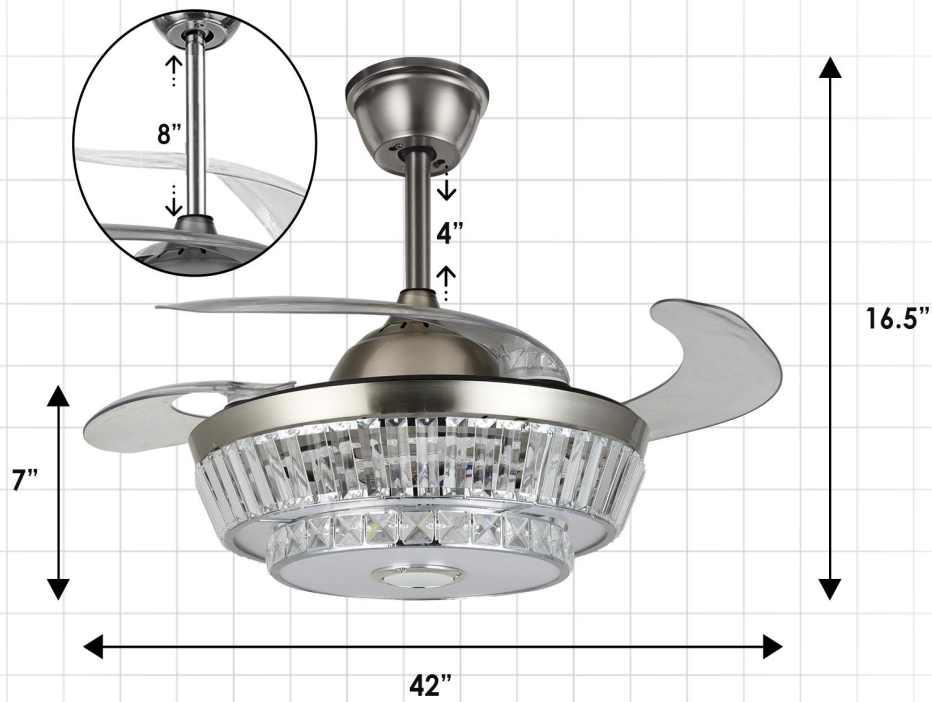

3 COLORS CHANGES

LED light sheet wattage

36W

lumen

3500K

Airflow air flow

5000CFM