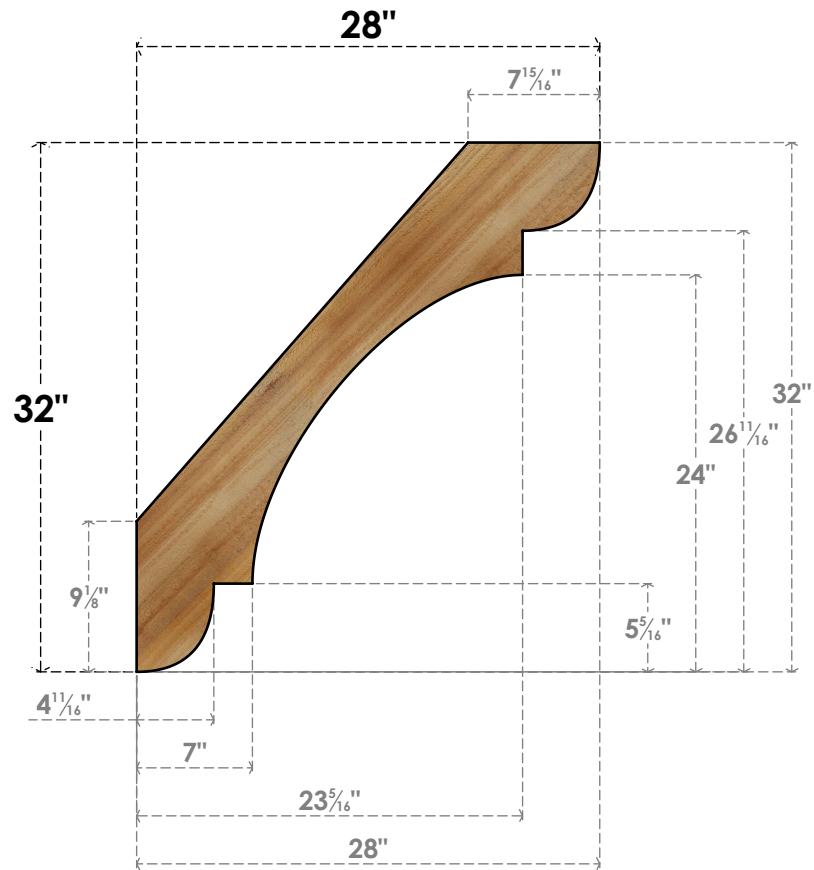

BRC04X28X32OLY00RWR

4"W X 28"D X 32"H OLYMPIC ROUGH SAWN BRACE, WESTERN RED CEDAR

SIDE

FRONT

EKENA MILLWORK
 2300 WEST MAIN ST.
 CLARKSVILLE, TX 75426
 TOLL FREE: 866-607-0453
 WWW.EKENAMILLWORK.COM

NOTES

1. INSTALLATION TO BE COMPLETED IN ACCORDANCE WITH MANUFACTURER'S SPECIFICATIONS.
2. DRAWING MAY NOT BE TO SCALE
3. THIS DRAWING IS INTENDED FOR DESIGN AND PLANNING PURPOSES ONLY.
4. ALL INFORMATION CONTAINED HEREIN WAS CURRENT AT THE TIME OF DEVELOPMENT BUT MUST BE REVIEWED AND APPROVED BY THE PRODUCT MANUFACTURER TO BE CONSIDERED ACCURATE.
5. PRODUCTS ARE NOT KILN DRIED. THIS ITEM IS UNIQUE AND WILL CONTAIN THE NATURAL VARIATIONS THAT THE WOOD SPECIES OFFERS. THIS MAY RESULT IN VARIATIONS UP TO 1/4"