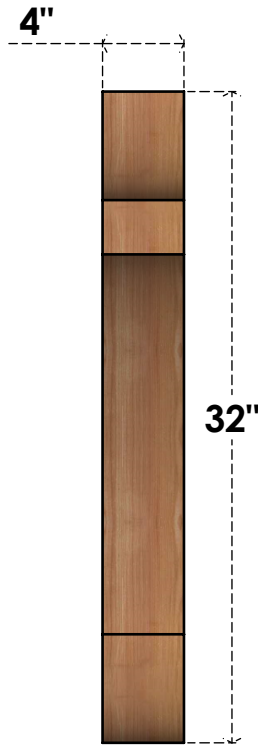

BRC04X28X32OLY00RWR

4"W X 28"D X 32"H OLYMPIC ROUGH SAWN BRACE, WESTERN RED CEDAR

SIDE

FRONT

EKENA MILLWORK
 2300 WEST MAIN ST.
 CLARKSVILLE, TX 75426
 TOLL FREE: 866-607-0453
 WWW.EKENAMILLWORK.COM

NOTES

1. INSTALLATION TO BE COMPLETED IN ACCORDANCE WITH MANUFACTURER'S SPECIFICATIONS.
2. DRAWING MAY NOT BE TO SCALE
3. THIS DRAWING IS INTENDED FOR DESIGN AND PLANNING PURPOSES ONLY.
4. ALL INFORMATION CONTAINED HEREIN WAS CURRENT AT THE TIME OF DEVELOPMENT BUT MUST BE REVIEWED AND APPROVED BY THE PRODUCT MANUFACTURER TO BE CONSIDERED ACCURATE.
5. PRODUCTS ARE NOT KILN DRIED. THIS ITEM IS UNIQUE AND WILL CONTAIN THE NATURAL VARIATIONS THAT THE WOOD SPECIES OFFERS. THIS MAY RESULT IN VARIATIONS UP TO 1/4"