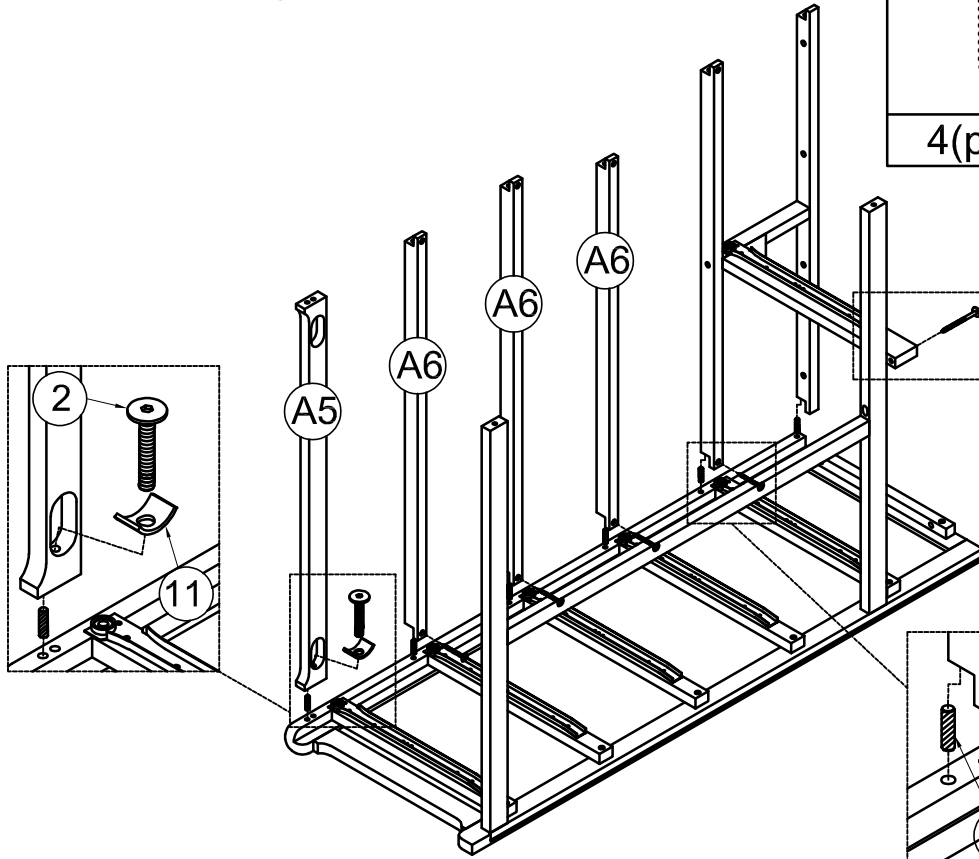

ASSEMBLY INSTRUCTION

ASSEMBLY INSTRUCTION

Part List & Hardware List

<p>A1</p>  <p>Left frame- 1pc</p>	<p>A2</p>  <p>Right frame- 1pc</p>	<p>A3</p>  <p>Top Panel-1pc</p>
<p>A4</p>  <p>Back panel-2pcs</p>	<p>A5</p>  <p>WoodBar-1pc</p>	<p>A6</p>  <p>WoodBar-3pcs</p>
<p>A7</p>  <p>WoodBar-1pc</p>	<p>A8</p>  <p>WoodBar-1pc</p>	<p>A9</p>  <p>WoodBar-1pc</p>
<p>B1</p>  <p>WoodBar-1pc</p>	<p>B2</p>  <p>WoodBar-1pc</p>	<p>B3</p>  <p>WoodBar-1pc</p>
<p>B4</p>  <p>Drawer front -4pcs</p>	<p>B5</p>  <p>Drawer Left-4pcs</p>	<p>B6</p>  <p>Drawer Right-4pcs</p>
<p>B7</p>  <p>Drawer Rear-4pcs</p>	<p>B8</p>  <p>Drawer Bottom Panels-4pcs</p>	<p>B9</p>  <p>WoodBar-4pcs</p>
<p>C1</p>  <p>Drawer front -2pcs</p>	<p>C2</p>  <p>Drawer Left-2pcs</p>	<p>C3</p>  <p>Drawer Right-2pcs</p>

Part List & Hardware List

C4

Drawer Rear-2pcs

C5

Drawer Bottom Panels-2pcs

Hardware List

<p>1</p>  <p>Ø1/4" x 35 mm Hex-Head bolts 4pcs</p>	<p>2</p>  <p>Ø1/4" x 45 mm Hex-Head bolts 6pcs</p>	<p>3</p>  <p>Ø8 x 30 mm Wood dowel 16pcs</p>
<p>4</p>  <p>M4 x 20 mm Wood Screws 10pcs</p>	<p>5</p>  <p>4pcs</p>	<p>6</p>  <p>M4 x 30 mm Wood Screws 52pcs</p>
<p>7</p>  <p>M4 x 15 mm Wood Screws 25pcs</p>	<p>8</p>  <p>M4 x 25 mm Wood Screws 10pcs</p>	<p>9</p>  <p>Handle Wood 10pcs</p>
<p>10</p>  <p>Allen Key 1pc</p>	<p>11</p>  <p>6pcs</p>	<p>12</p>  <p>1pc</p>
<p>13</p>  <p>2pcs</p>	<p>14</p>  <p>Screws 1/4" x70 1pc</p>	<p>15</p>  <p>M4 x 35 mm Wood Screws 6pcs</p>

Assembly Tools Required (Not Included)

STEP1: Following below illustration.

STEP2: Following below illustration.

STEP3: Following below illustration.

4		11		2	
4(pcs)		1(pc)		1(pc)	
		3		14	
		6(pcs)		1(pc)	

STEP4: Following below illustration.

11		2	
3(pcs)		3(pcs)	
3		4	
6(pcs)		4(pcs)	

STEP5: Following below illustration.

1		3	
4(pcs)		4(pcs)	
5		4(pcs)	
15		4(pcs)	

STEP6: Following below illustration.

7	
25(pcs)	