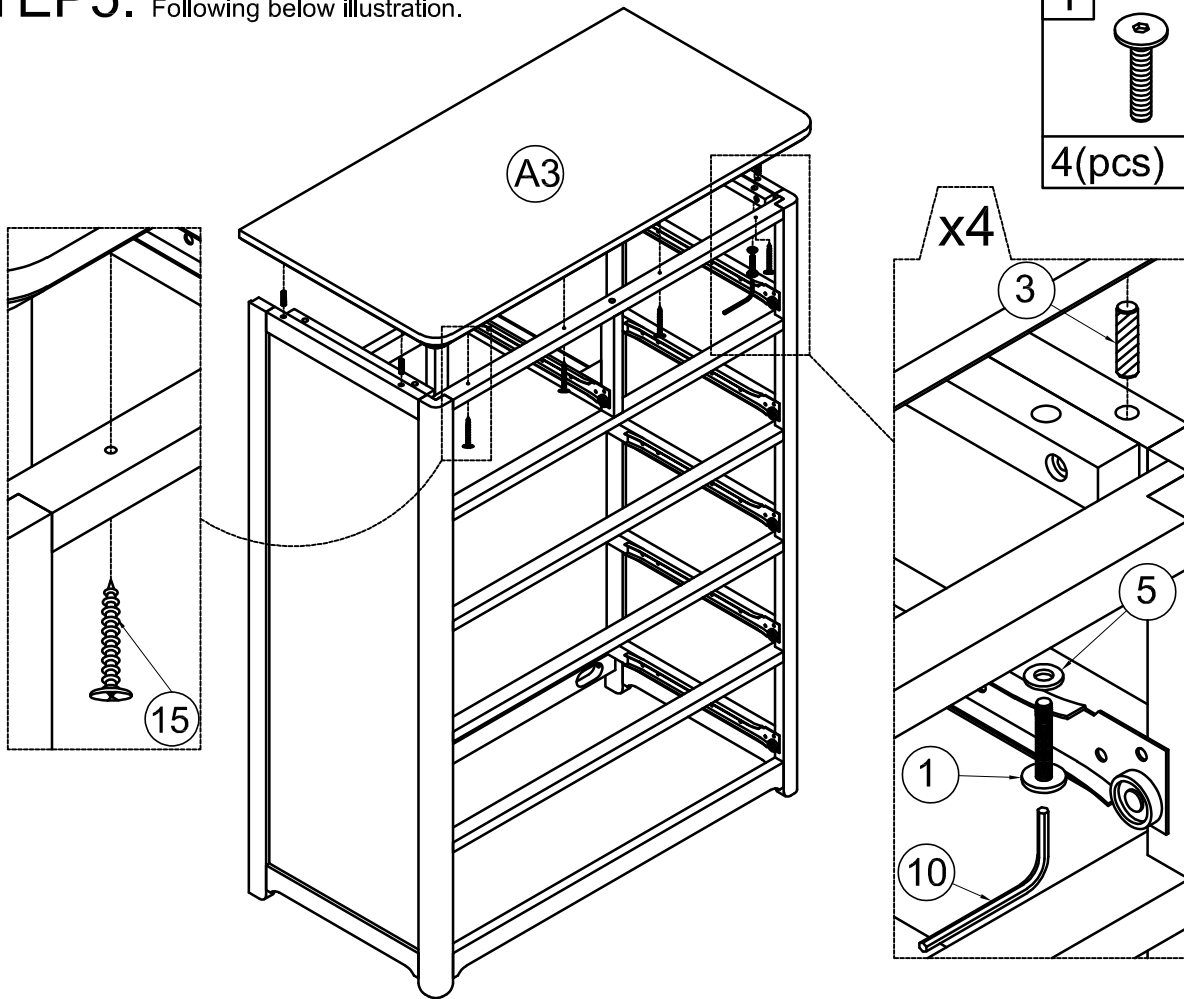

Part List & Hardware List

C4

Drawer Rear-2pcs

C5

Drawer Bottom Panels-2pcs

Hardware List

<p>1</p>  <p>Ø1/4" x 35 mm Hex-Head bolts 4pcs</p>	<p>2</p>  <p>Ø1/4" x 45 mm Hex-Head bolts 6pcs</p>	<p>3</p>  <p>Ø8 x 30 mm Wood dowel 16pcs</p>
<p>4</p>  <p>M4 x 20 mm Wood Screws 10pcs</p>	<p>5</p>  <p>4pcs</p>	<p>6</p>  <p>M4 x 30 mm Wood Screws 52pcs</p>
<p>7</p>  <p>M4 x 15 mm Wood Screws 25pcs</p>	<p>8</p>  <p>M4 x 25 mm Wood Screws 10pcs</p>	<p>9</p>  <p>Handle Wood 10pcs</p>
<p>10</p>  <p>Allen Key 1pc</p>	<p>11</p>  <p>6pcs</p>	<p>12</p>  <p>1pc</p>
<p>13</p>  <p>2pcs</p>	<p>14</p>  <p>Screws 1/4" x70 1pc</p>	<p>15</p>  <p>M4 x 35 mm Wood Screws 6pcs</p>

Assembly Tools Required (Not Included)

STEP1: Following below illustration.

STEP2: Following below illustration.

STEP3: Following below illustration.

4		11		2	
4(pcs)		1(pc)		1(pc)	
		3		14	
		6(pcs)		1(pc)	

STEP4: Following below illustration.

11		2	
3(pcs)		3(pcs)	
3		4	
6(pcs)		4(pcs)	

STEP5: Following below illustration.

1		3	
4(pcs)		4(pcs)	
5		4(pcs)	
15		4(pcs)	

STEP6: Following below illustration.

7	
25(pcs)	