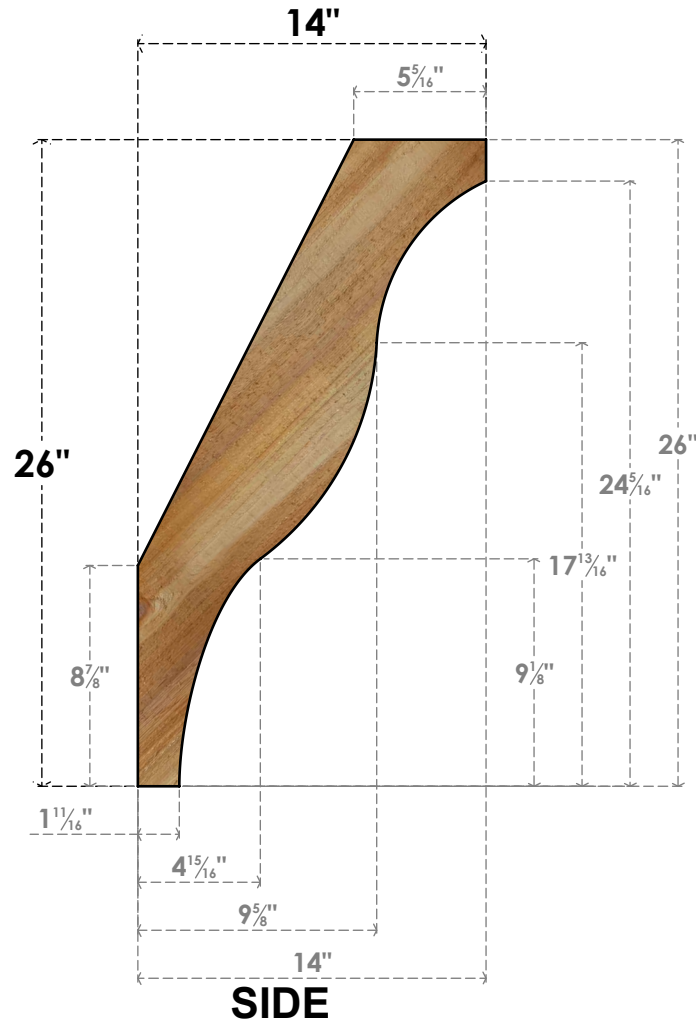

BRC06X14X26FST00RWR

6"W X 14"D X 26"H FUNSTON ROUGH SAWN BRACE, WESTERN RED CEDAR

EKENA MILLWORK
 2300 WEST MAIN ST.
 CLARKSVILLE, TX 75426
 TOLL FREE: 866-607-0453
 WWW.EKENAMILLWORK.COM

NOTES

1. INSTALLATION TO BE COMPLETED IN ACCORDANCE WITH MANUFACTURER'S SPECIFICATIONS.
2. DRAWING MAY NOT BE TO SCALE
3. THIS DRAWING IS INTENDED FOR DESIGN AND PLANNING PURPOSES ONLY.
4. ALL INFORMATION CONTAINED HEREIN WAS CURRENT AT THE TIME OF DEVELOPMENT BUT MUST BE REVIEWED AND APPROVED BY THE PRODUCT MANUFACTURER TO BE CONSIDERED ACCURATE.
5. PRODUCTS ARE NOT KILN DRIED. THIS ITEM IS UNIQUE AND WILL CONTAIN THE NATURAL VARIATIONS THAT THE WOOD SPECIES OFFERS. THIS MAY RESULT IN VARIATIONS UP TO 1/4"