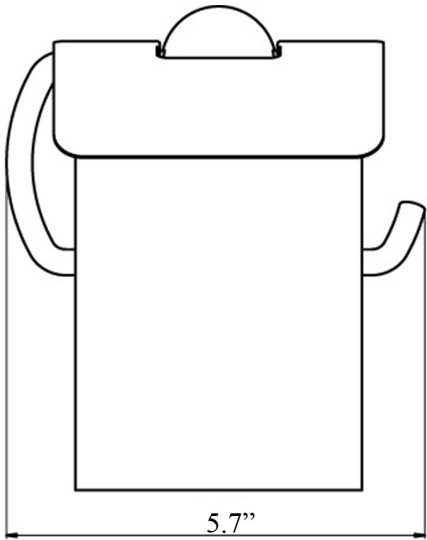

Product Specs Sheets

Cover Page

Rondo2 4500.001.00

Features

- Toilet Paper Holder with Cover
- Polished Chrome Finish
- Solid Brass Base
- Premium Metal Construction for Durability and Reliability
- Installation Hardware Included

Model |
Rondo2 4500.001.00

Dimensions Metric

1 inch = 2.54 cm

1 inch = 25.4 mm

1051 Lea Drive - Collegeville, PA 19426
Tel. 215 513 9400 - Fax 610 831 0215

www.ws bathcollections.com - info@ws bathcollections.com

Rondo2 4500.001.00

* WS Bath Collections reserves the right to revise dimensions or information on this sheet without notice

Collection Rondo2	Model Rondo2 4500.001.00	Dimensions Metric <i>1 inch = 2.54 cm</i> <i>1 inch = 25.4 mm</i>	 1051 Lea Drive - Collegeville, PA 19426 Tel. 215 513 9400 - Fax 610 831 0215 www.ws bathcollections.com - info@ws bathcollections.com
-------------------------------	--------------------------------------	--	---