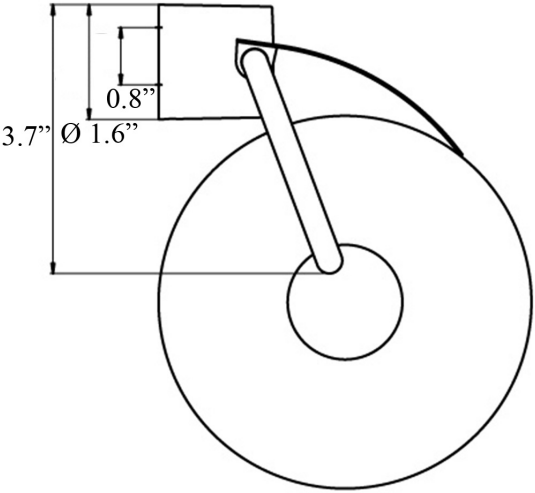

Model |
Rondo2 4500.001.00

Dimensions Metric

1 inch = 2.54 cm

1 inch = 25.4 mm

1051 Lea Drive - Collegeville, PA 19426
Tel. 215 513 9400 - Fax 610 831 0215

www.ws bathcollections.com - info@ws bathcollections.com

Rondo2 4500.001.00

* WS Bath Collections reserves the right to revise dimensions or information on this sheet without notice

Collection Rondo2	Model Rondo2 4500.001.00	Dimensions Metric <i>1 inch = 2.54 cm</i> <i>1 inch = 25.4 mm</i>	 1051 Lea Drive - Collegeville, PA 19426 Tel. 215 513 9400 - Fax 610 831 0215 www.ws bathcollections.com - info@ws bathcollections.com
-------------------------------	--------------------------------------	--	---