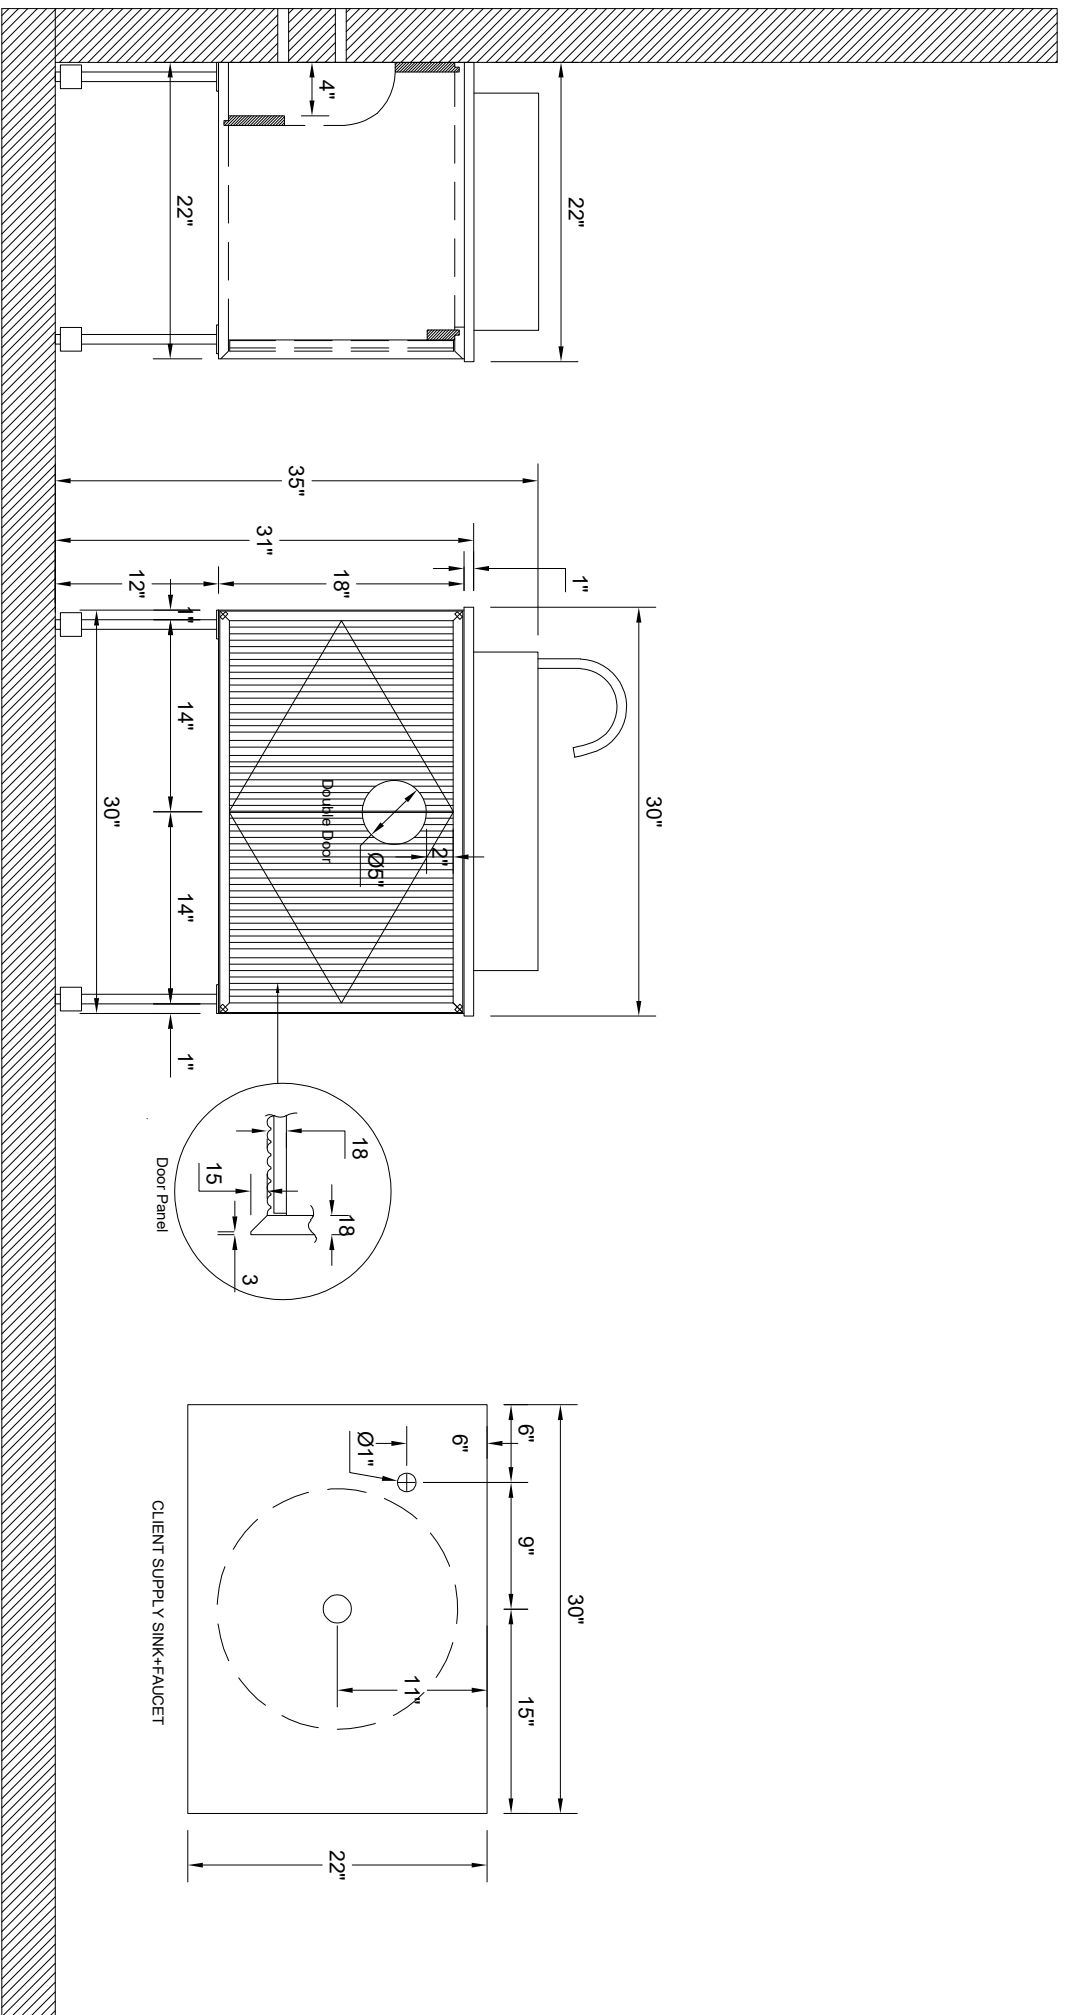

FLORENCE- VANITY 30"

REMARK:

- A) Matte Pink and Brushed Gold
- B) FLORENCE- VANITY 30"
- C) DOUBLE DOOR