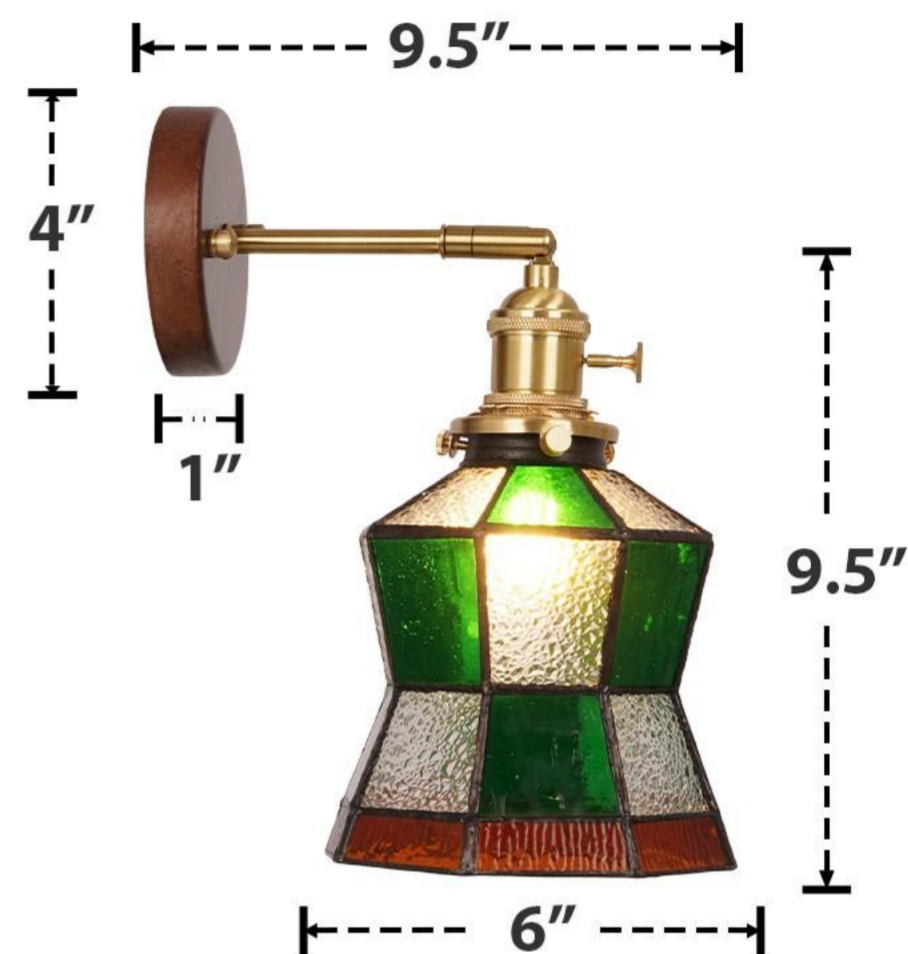

PRODUCT DIMENSION

Office

Living Room

Bedroom

Recommended use cases

E26 BASE X1

MAX 60W PER BULB, 110V

(INCLUDES 1 WARM LIGHT BULB)

PRODUCT WEIGHT: 2.43 IB

4"