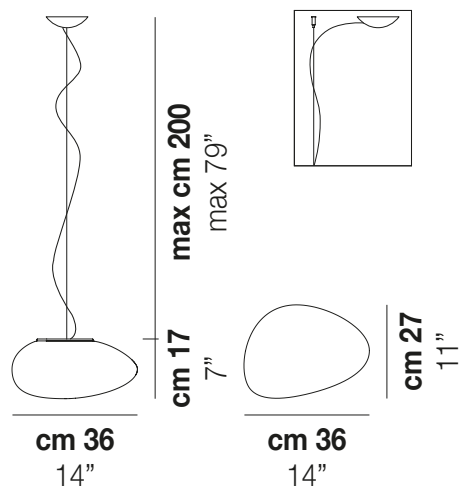

NEOCHIC SP P

TECHNICAL DATA:

CERTIFICATIONS:

LIGHT SOURCES

1x60W 120V/60HZ E26

VOLUME Mc 0,07
GROSS WEIGHT Kg 7
NET WEIGHT Kg 4

[download](#)

SHADE FINISHING

BCST

FRAME FINISHING

NIB