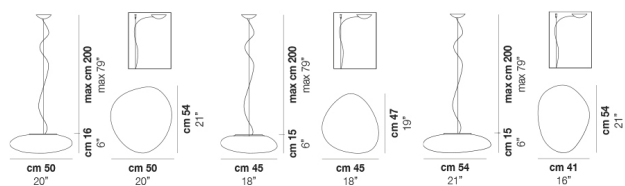

OTHER VERSION AVAILABLE

Click on the version to go to the web version of the product

NEOCH SP G

NEOCH SP M

NEOCH SP R