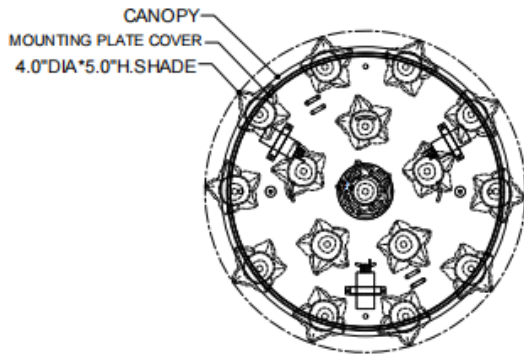

ITEM: 9000-1421

Overall Dimensions

Height: 17.5"

Diameter: 23.25"

TOP VIEW

CANOPY DETAIL

FRONT VIEW