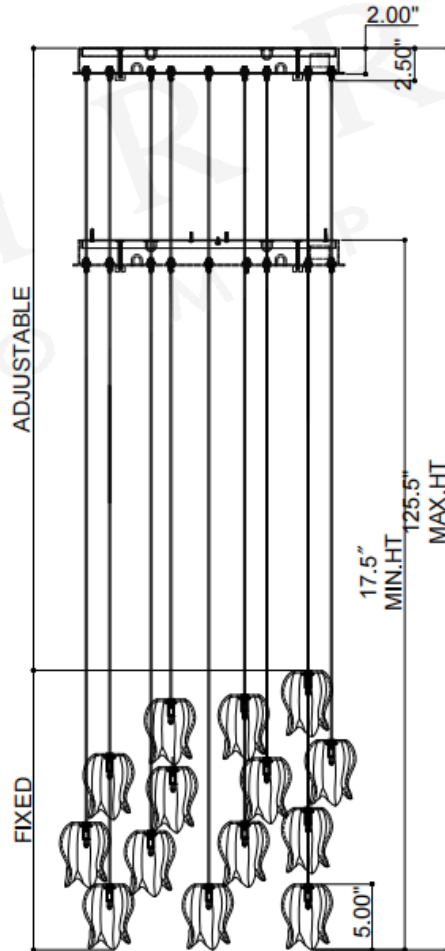

ITEM: 9000-1421

Overall Dimensions

Height: 17.5"

Diameter: 23.25"

TOP VIEW

CANOPY DETAIL

FRONT VIEW