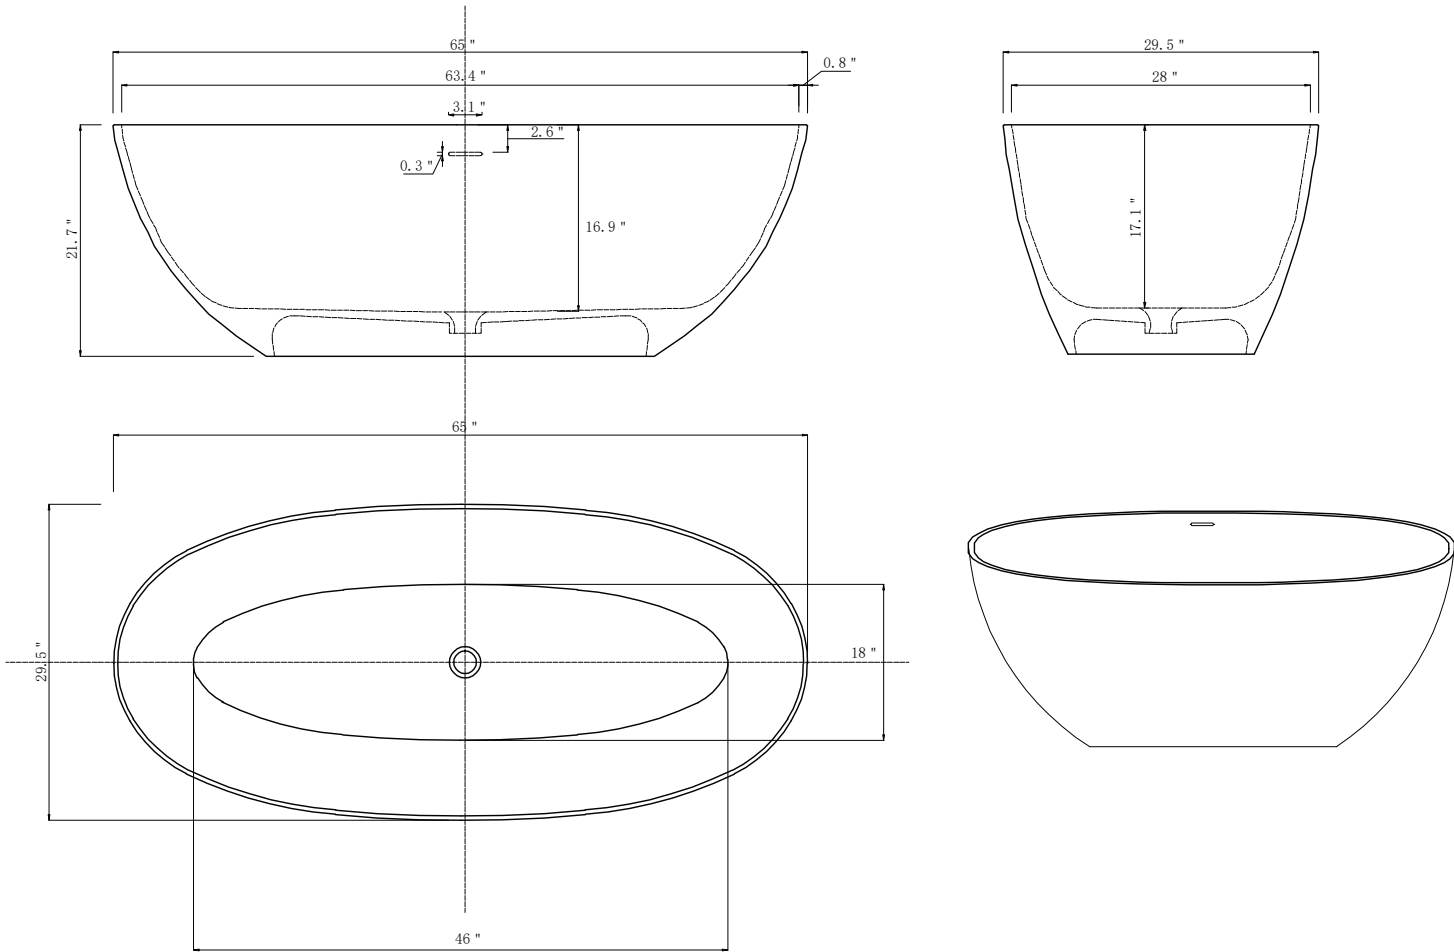

Dimension/Specification

Sku RX-S02-65GNW