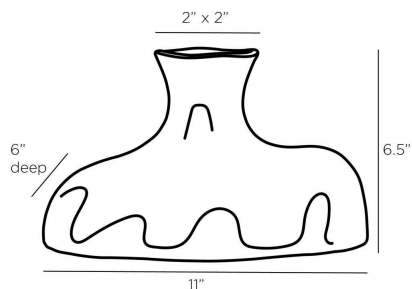

ARTERIO RS

TILBURY VASE

AVC03
H: 6.5 IN, W: 11 IN, D: 6 IN,
Gold

The Tilbury dares to be bold. The vase is rendered in an expressive decolletage form in the gold ceramic. Use the watertight accent to hold a favorite bloom, or as an evocative tabletop accessory.

APPEARANCE

Material	Ceramic
Material Type	Matte
Finish	Gold
Top Coat/Sealant	No

DIMENSIONS

Foot Print	W: 11 IN, D: 6 IN
Opening	W: 2 IN, D: 2 IN

SHIPPING

Product Weight	3 lbs
Gross Weight 1	6 lbs
Shipping Box 1	H: 8 IN, L: 13 IN, W: 8 IN