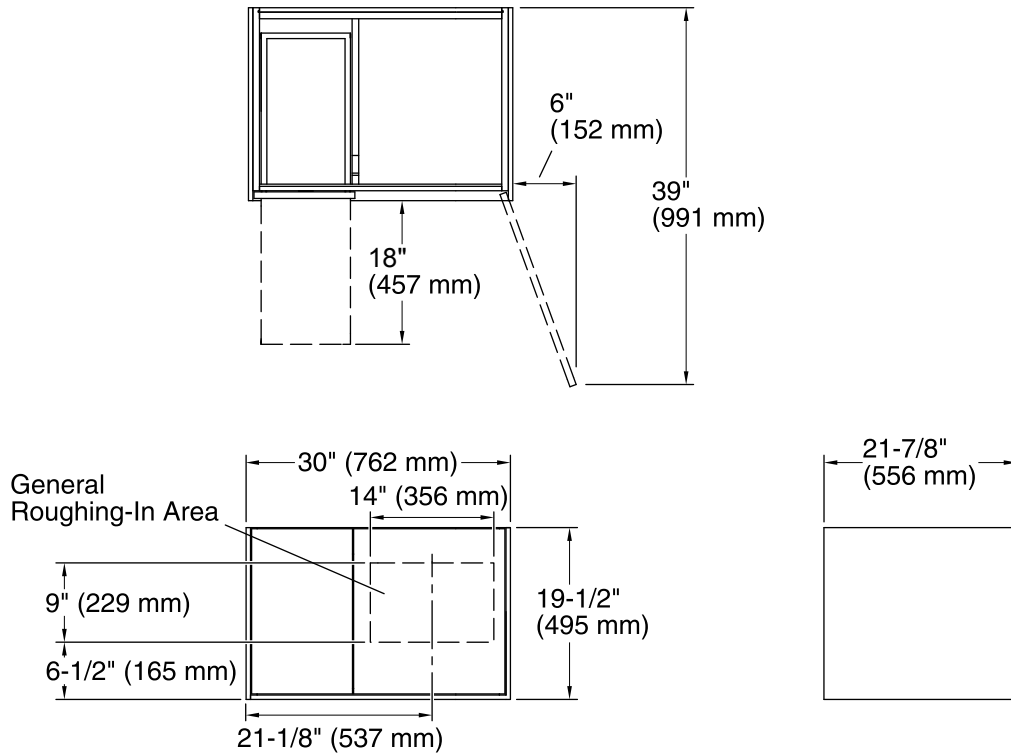

**KOHLER®**

**Jute®**  
Vanity  
**K-99541-L**

**Codes/Standards**

None Applicable

See website for detailed warranty information.

## Technical Information

All product dimensions are nominal.