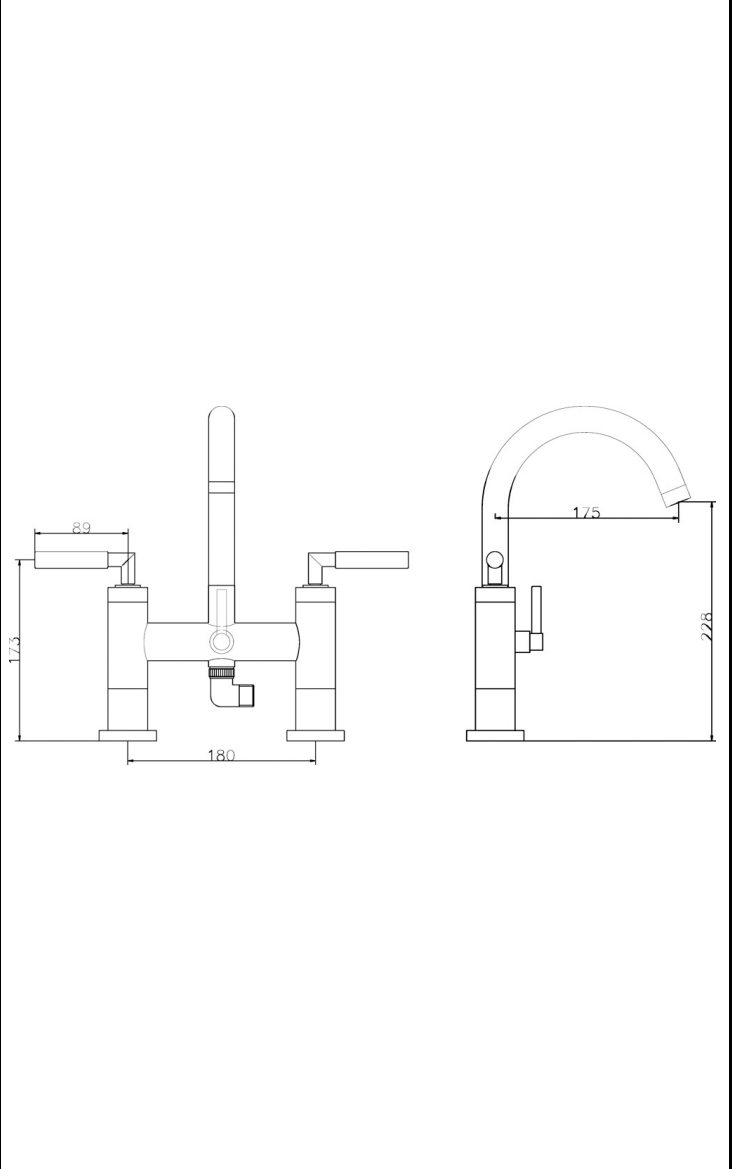

CUSTOMER DATA SHEET - BRASSWARE

DESCRIPTION: Lever Bsm W/Swivel Spout W/Kit

PRODUCT DIMENSIONS				
Height (mm)	Width (mm)	Depth (mm)	Length (mm)	Nett Wgt Kg
320	230	220		4.33

PACKAGING DIMENSIONS			
Height (mm)	Width (mm)	Depth (mm)	Gross Wgt Kg
140	235	265	4.33

PACKAGING DATA			
Box Colour	White Cardboard Box		
Box Qty	1	Label Colour	White Label
Label Size	100 x 50	Label Qty	2

OUTER BOX DIMENSIONS (If Applicable)				
Height (mm)	Width (mm)	Depth (mm)	Length (mm)	Gross Wgt Kg
320	490	290		17

PRODUCT DETAILS										
Country of Origin										
Fitting Instruction	Yes									
Product Material	Brass/ABS									
Control Type	Manual									
Waste Included	Waste Not Included									
WRAS Approval	No	Approval No.	N/A							
Operating Pressure (bar)	0.2									
Valve/Cartridge Type	1/4 Turn Ceramic Disc									
Colour/Finish	Chrome									
Mount Type	Deck									
Waste Type	Not Applicable									
Flow Rates (L/min)	0.1	7	0.5		1	29	2	39	3	44
Pipe Size	22 mm (3/4" Bsp)									
Pipe Centres	180 mm									