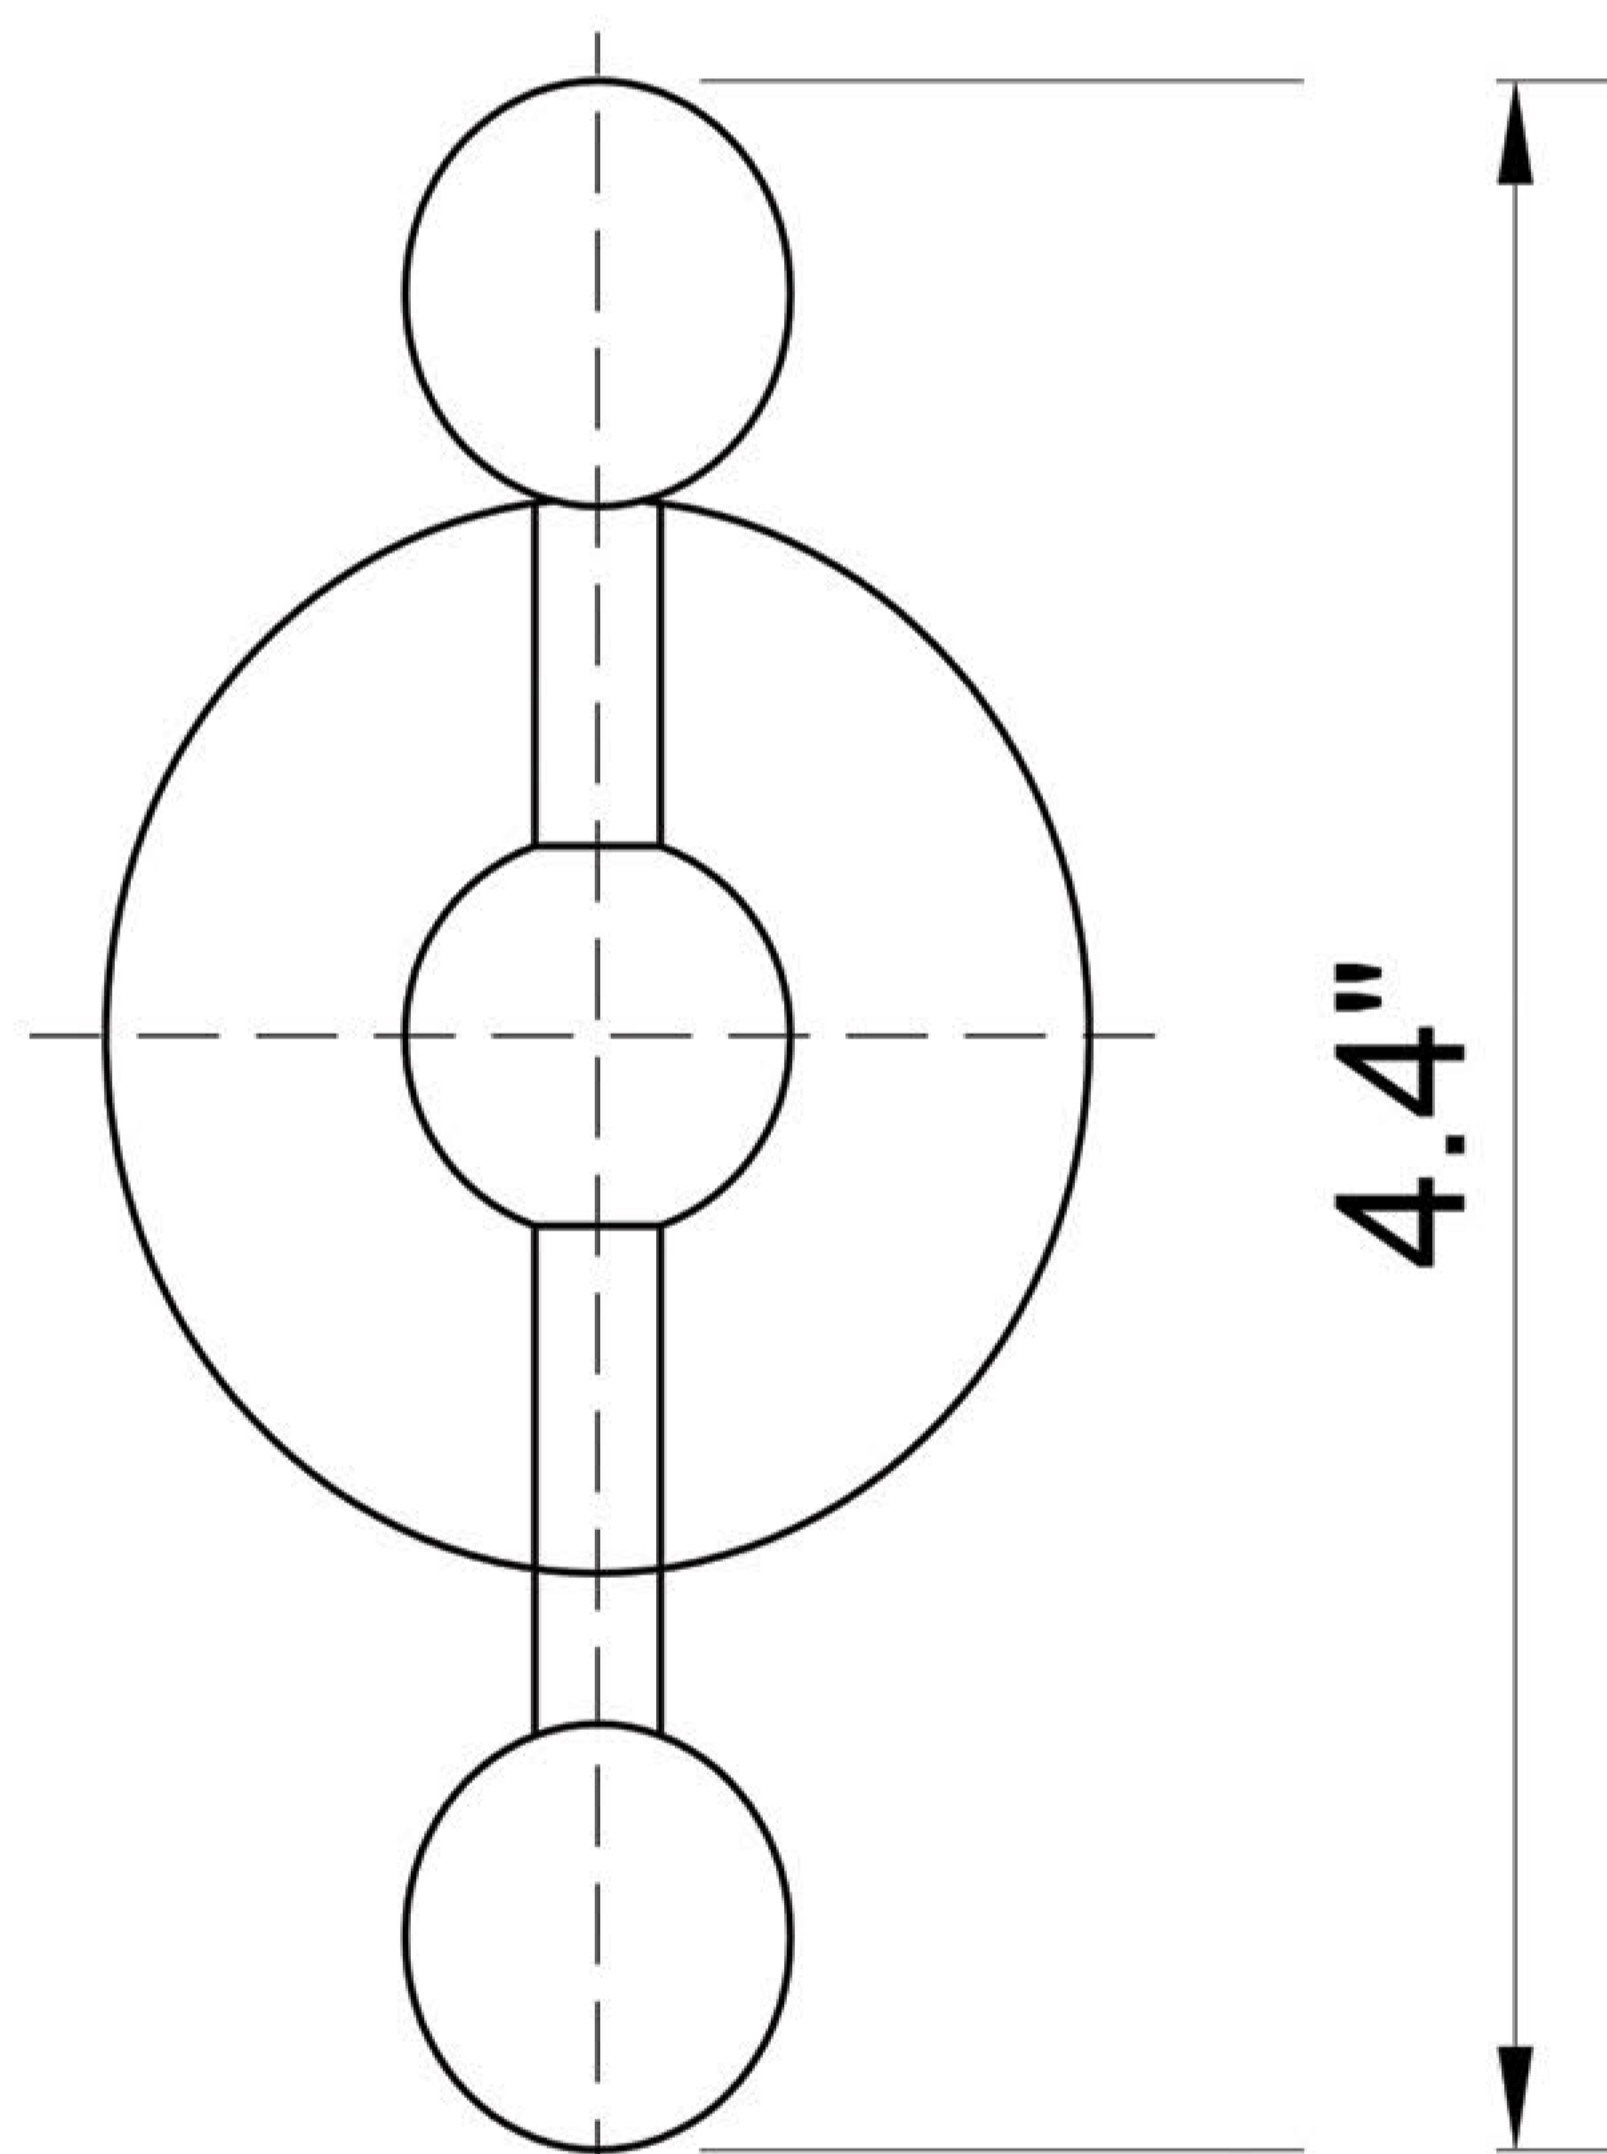

Double Robe Hook Polished Chrome; Satin Nickel

Top View

Side View

- Part of a wide range of Carlton bath accessory collection;
 - Timeless old English design that never goes out of style;
 - Solid brass with premium corrosion-resistant plating in a smooth rounded finish;
 - Available in Polished Chrome and Satin Nickel;
 - Choose from single, double, or triple hook models;
 - Straightforward DIY installation via template and concealed mounting bracket and screws (included);
-