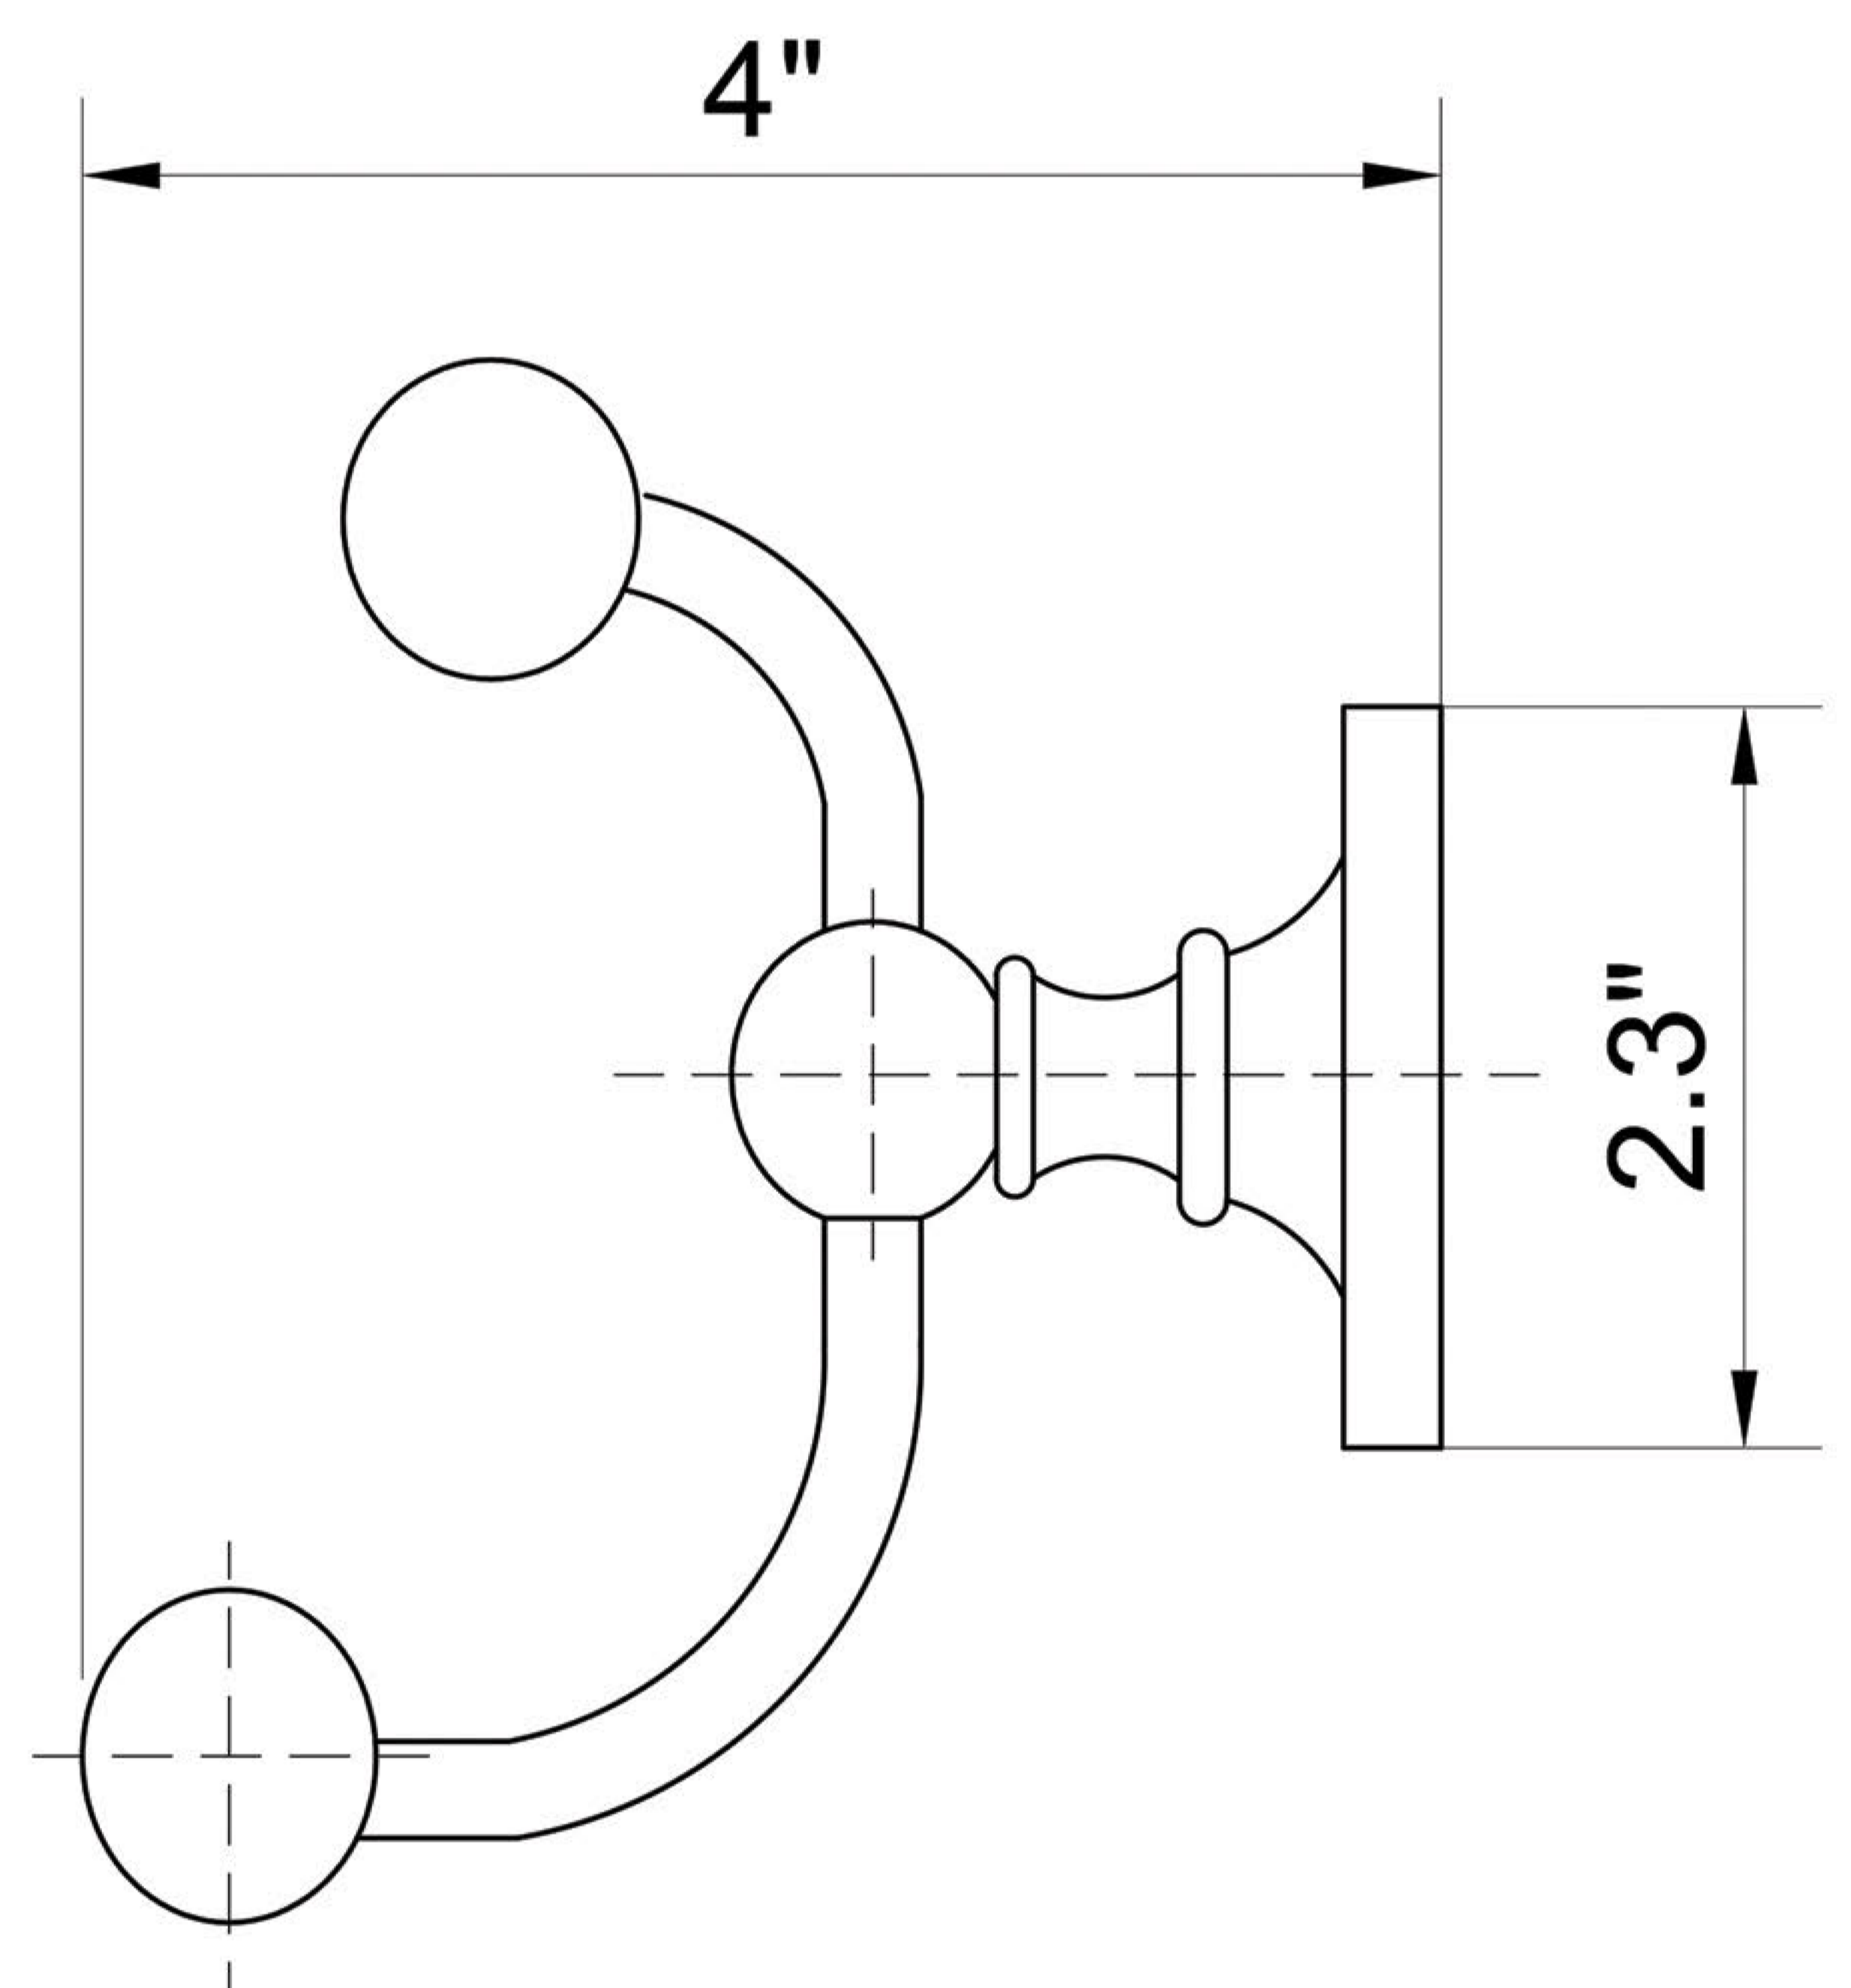

Double Robe Hook Polished Chrome; Satin Nickel

Top View

Side View

- Part of a wide range of Carlton bath accessory collection;
 - Timeless old English design that never goes out of style;
 - Solid brass with premium corrosion-resistant plating in a smooth rounded finish;
 - Available in Polished Chrome and Satin Nickel;
 - Choose from single, double, or triple hook models;
 - Straightforward DIY installation via template and concealed mounting bracket and screws (included);
-