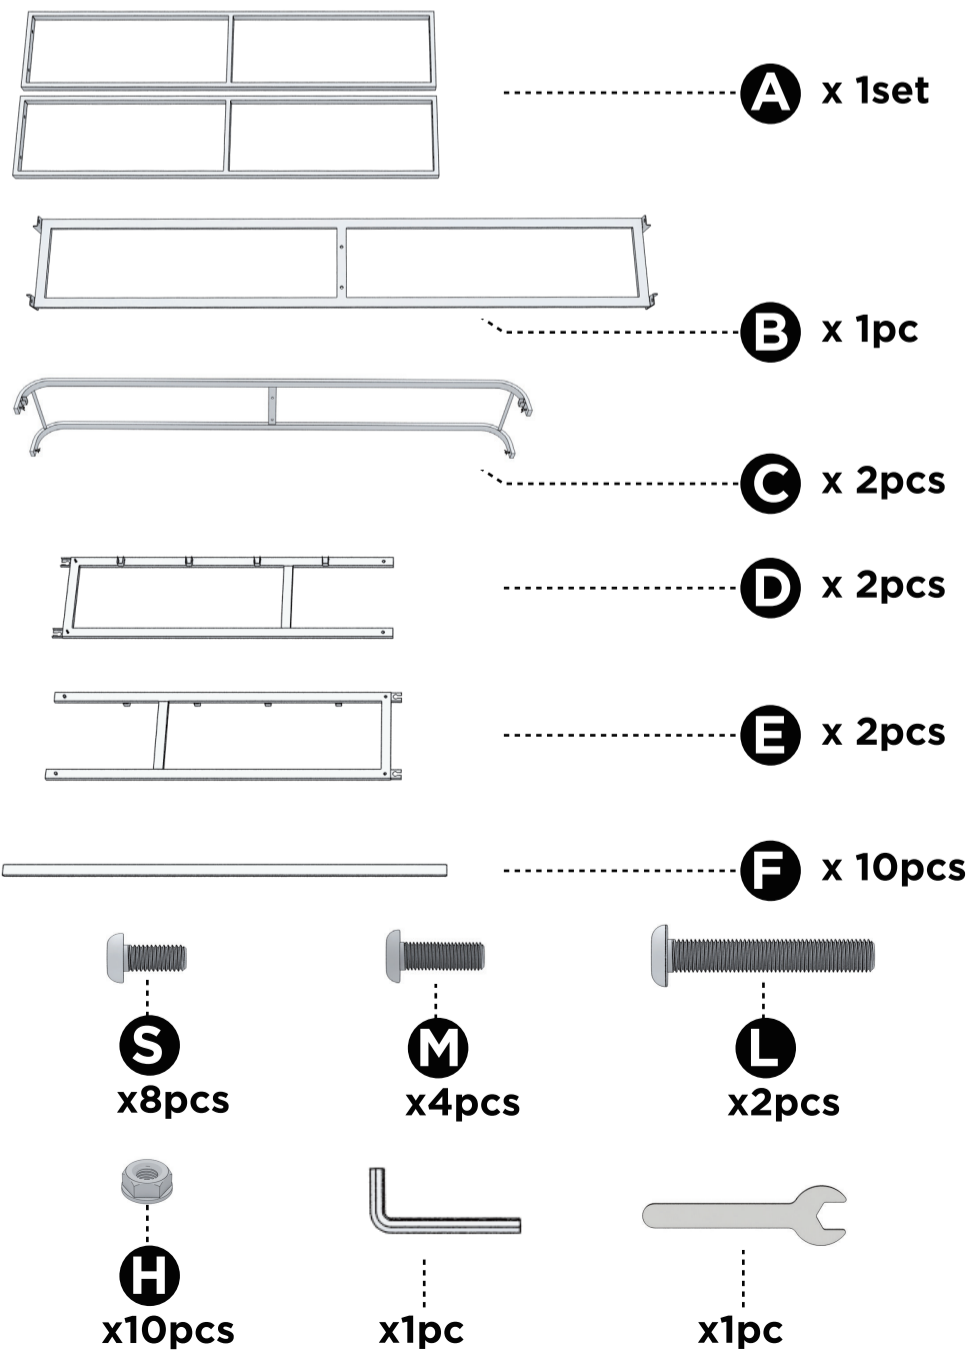

#Numbering System

Easy assembly by following 1, 2, 3...

9" Box Spring
Grey cover with oblique line
 Full , Queen

Components ▾

THIS PRODUCT REQUIRES ADULT ASSEMBLY

If any part is missing or if you have questions regarding the product, please call our customer service team or send us an email and have this assembly manual open to the components list ready to provide the model name and component number.

WARNING

This unit has been designed to support the maximum distributed weight of 1500 lbs. Exceeding capacity may cause sagging, instability, product collapse and/or serious injuries. Remove mattress and all other objects while moving the assembled unit.

CHOKING HAZARD

Small parts. Not intended for children.

PREVENT HAND INJURIES

Please use caution when assembling. Avoid placing fingers between frame structure while unfolding.

Assembly Instruction

Numbers must Match for Secure Assembly

1 2 3 ... 7

9" Box Spring
Grey cover with oblique line
Full , Queen