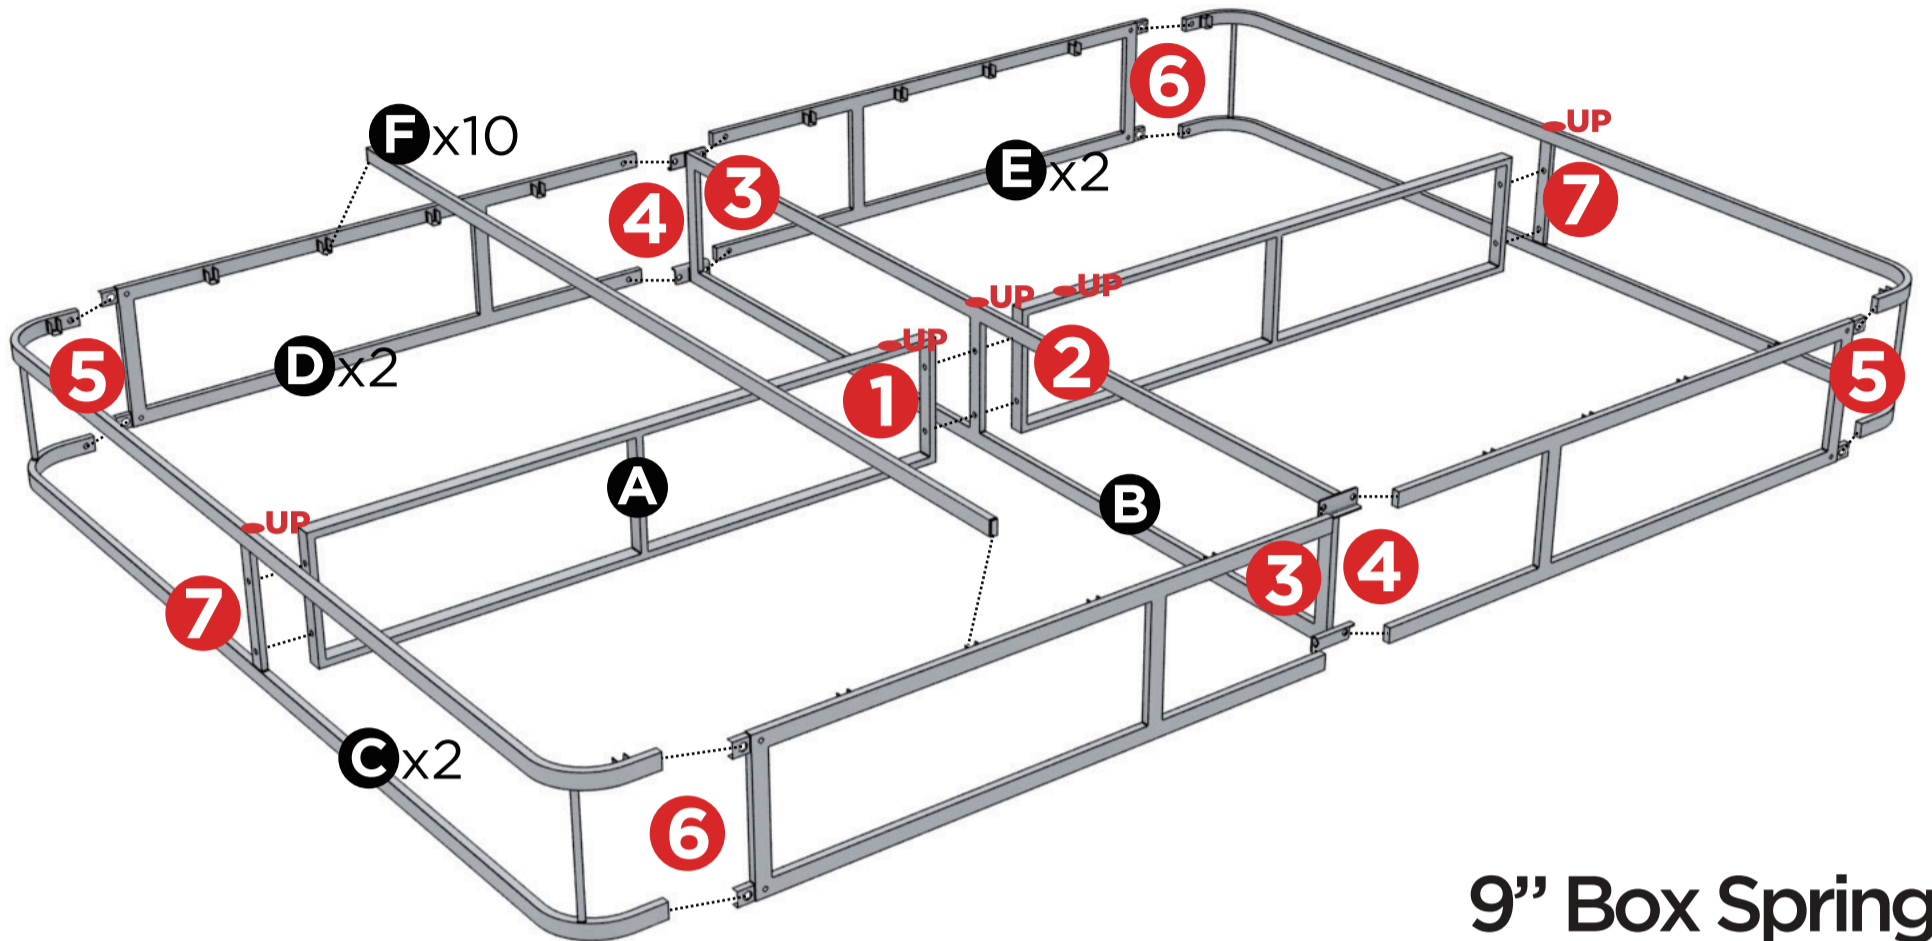

#Numbering System

Easy assembly by following 1, 2, 3...

9" Box Spring
Grey cover with oblique line
 Full , Queen

Components ▾

THIS PRODUCT REQUIRES ADULT ASSEMBLY

If any part is missing or if you have questions regarding the product, please call our customer service team or send us an email and have this assembly manual open to the components list ready to provide the model name and component number.

WARNING

This unit has been designed to support the maximum distributed weight of 1500 lbs. Exceeding capacity may cause sagging, instability, product collapse and/or serious injuries. Remove mattress and all other objects while moving the assembled unit.

CHOKING HAZARD

Small parts. Not intended for children.

PREVENT HAND INJURIES

Please use caution when assembling. Avoid placing fingers between frame structure while unfolding.

Assembly Instruction

Numbers must Match for Secure Assembly

1 2 3 ... 7

9" Box Spring
Grey cover with oblique line
Full , Queen